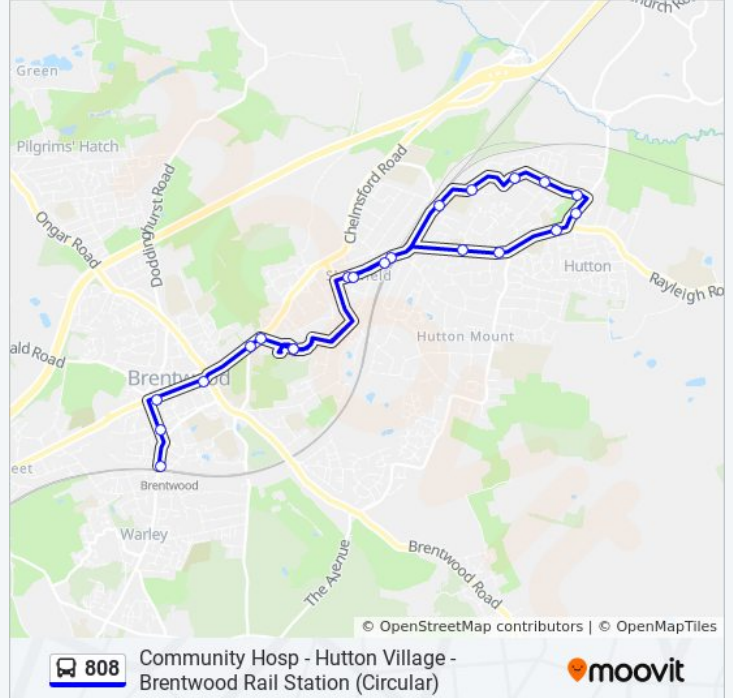

- Community Hospital, Shenfield
- Shorter Avenue, Shenfield
- Shenfield Railway Station, Shenfield
- Poplar Drive, Hutton
- Hanging Hill Lane, Hutton
- The Chequers, Hutton
- Wash Road, Hutton
- Woodland Avenue, Shenfield
- Whittington Road, Shenfield
- Arnold Avenue, Shenfield
- Walton Gardens, Shenfield
- Long Ridings School, Shenfield
- Shenfield Railway Station, Shenfield
- Shorter Avenue, Shenfield
- Community Hospital, Shenfield
- Crescent Drive, Shenfield
- Middleton Hall Lane, Brentwood
- High Street (E)
- Crown Street (J)
- Queens Road Rbt, Brentwood
- Brentwood Railway Station, Brentwood

808 bus Info

Direction: Brentwood

Stops: 21

Trip Duration: 35 min

Line Summary:

Direction: Shenfield

36 stops

[VIEW LINE SCHEDULE](#)

- Community Hospital, Shenfield
- Shorter Avenue, Shenfield
- Shenfield Railway Station, Shenfield
- Poplar Drive, Hutton
- Hanging Hill Lane, Hutton
- The Chequers, Hutton
- Wash Road, Hutton
- Woodland Avenue, Shenfield
- Whittington Road, Shenfield
- Arnold Avenue, Shenfield
- Walton Gardens, Shenfield
- Long Ridings School, Shenfield
- Shenfield Railway Station, Shenfield
- Shorter Avenue, Shenfield
- Community Hospital, Shenfield
- Crescent Drive, Shenfield
- Middleton Hall Lane, Brentwood
- High Street (E)

808 bus Info

Direction: Shenfield
Stops: 36
Trip Duration: 60 min
Line Summary:

Crown Street (J)

Queens Road Rbt, Brentwood

Brentwood Railway Station, Brentwood

Warley Mount, Brentwood

Albert Street, Warley