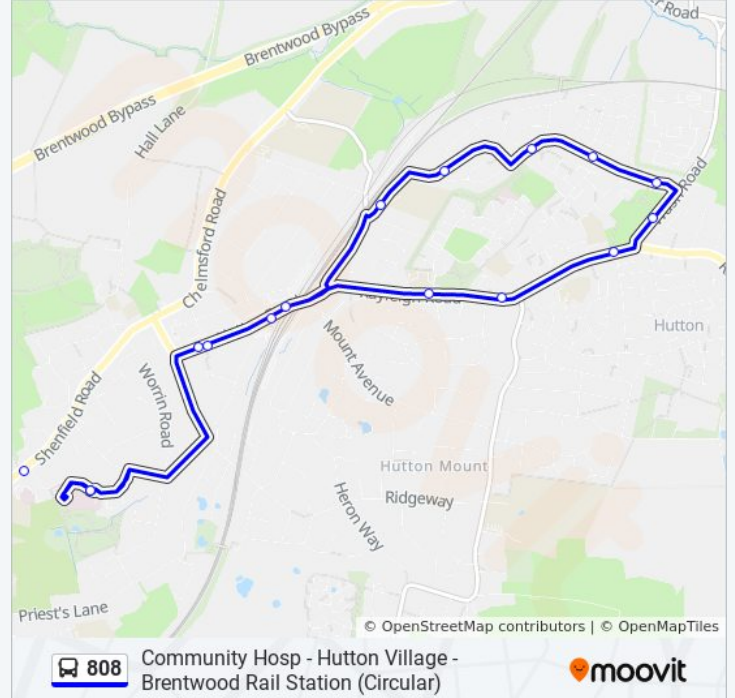

- Community Hospital, Shenfield
- Shorter Avenue, Shenfield
- Shenfield Railway Station, Shenfield
- Poplar Drive, Hutton
- Hanging Hill Lane, Hutton
- The Chequers, Hutton
- Wash Road, Hutton
- Woodland Avenue, Shenfield
- Whittington Road, Shenfield
- Arnold Avenue, Shenfield
- Walton Gardens, Shenfield
- Long Ridings School, Shenfield
- Shenfield Railway Station, Shenfield
- Shorter Avenue, Shenfield
- Community Hospital, Shenfield
- Crescent Drive, Shenfield
- Middleton Hall Lane, Brentwood
- High Street (E)

808 bus Info

Direction: Shenfield
Stops: 36
Trip Duration: 60 min
Line Summary:

Crown Street (J)

Queens Road Rbt, Brentwood

Brentwood Railway Station, Brentwood

Warley Mount, Brentwood

Albert Street, Warley

The Drive, Warley

Essex Way, Warley

Eagle Way, Warley

The Horse & Groom, Warley

Walter Boyce Centre, Warley

Albert Street, Warley

Warley Mount, Brentwood

Brentwood Railway Station, Brentwood

Queens Road Rbt, Brentwood

Crown Street (K)

High Street (A)

Middleton Hall Lane, Brentwood

Community Hospital, Shenfield

808 bus time schedules and route maps are available in an offline PDF at moovitapp.com. Use the [Moovit App](#) to see live bus times, train schedule or subway schedule, and step-by-step directions for all public transit in London.