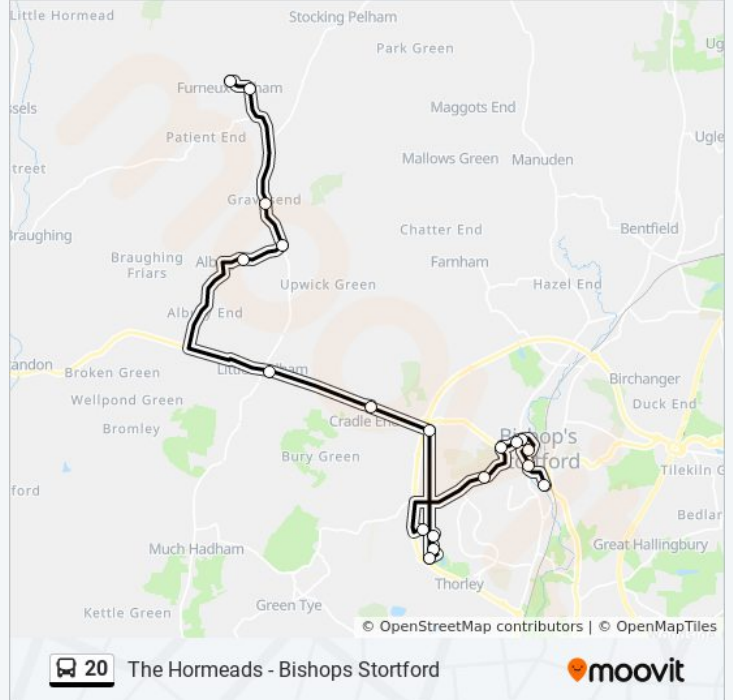

20 bus Info

Direction: Bishops Stortford

Stops: 28

Trip Duration: 42 min

Line Summary:

Brewery Tap Ph, Furneux Pelham

Bonhams, Furneux Pelham

Gravesend Farm, Gravesend

Sunday	Not Operational
Monday	Not Operational
Tuesday	13:20
Wednesday	Not Operational
Thursday	13:20
Friday	Not Operational
Saturday	Not Operational

20 bus Info

Direction: Furneux Pelham

Stops: 19

Trip Duration: 36 min

Line Summary:

Parsonage Lane, Clapgate

Gravesend Farm, Gravesend

Brewery Tap Ph, Furneux Pelham

The Street, Furneux Pelham

Direction: Great Hormead

33 stops

[VIEW LINE SCHEDULE](#)

20 bus Info

Direction: Great Hormead

Stops: 33

Trip Duration: 78 min

Line Summary:

The Street, Furneux Pelham

The Causeway, Furneux Pelham

Brewery Tap Ph, Furneux Pelham