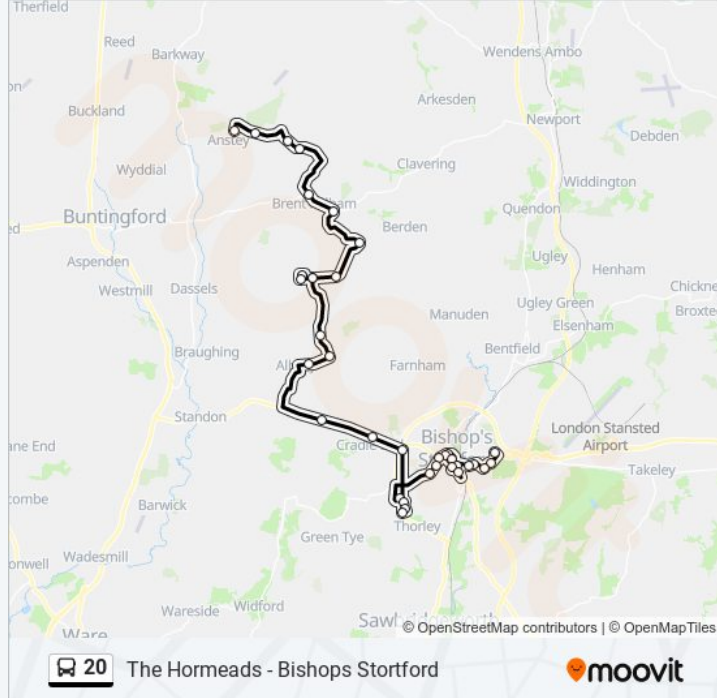

Direction: Bishops Stortford

28 stops

[VIEW LINE SCHEDULE](#)

Willow Close, Great Hormead

Horseshoe Lane, Little Hormead

Swan Lane, Hare Street

New Barns Turn, Anstey

Blind Fiddler Ph, Anstey

20 bus Info

Direction: Bishops Stortford

Stops: 28

Trip Duration: 42 min

Line Summary:

Brewery Tap Ph, Furneux Pelham

Bonhams, Furneux Pelham

Gravesend Farm, Gravesend

20 bus Info

Direction: Great Hormead

Stops: 33

Trip Duration: 78 min

Line Summary:

The Street, Furneux Pelham

The Causeway, Furneux Pelham

Brewery Tap Ph, Furneux Pelham