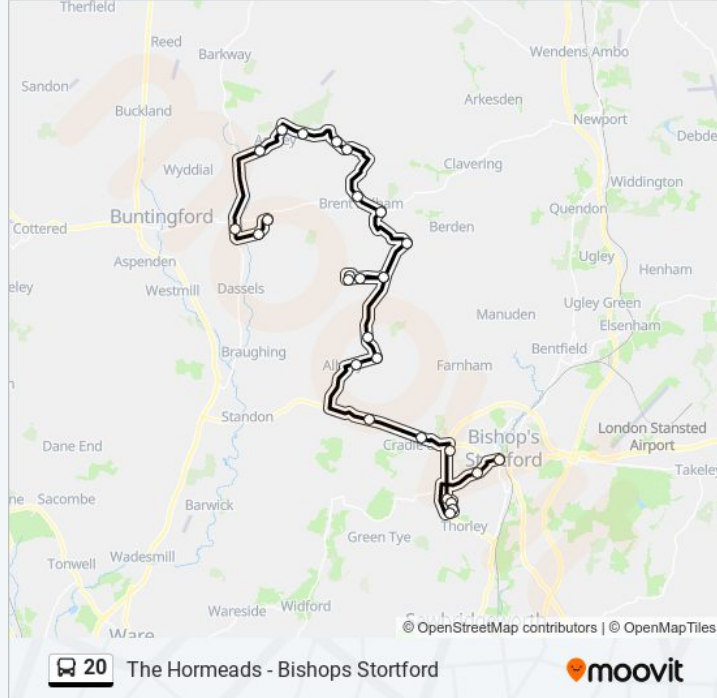

20 bus Info

Direction: Bishops Stortford

Stops: 28

Trip Duration: 42 min

Line Summary:

Brewery Tap Ph, Furneux Pelham

Bonhams, Furneux Pelham

Gravesend Farm, Gravesend

The Shearers, St Michaels Mead

Wentworth Drive, Bishops Stortford

Bridge Street, Bishops Stortford

Direction: Furneux Pelham

19 stops

[VIEW LINE SCHEDULE](#)

Interchange, Bishops Stortford

Potter Street, Bishops Stortford

20 bus Info

Direction: Great Hormead

Stops: 33

Trip Duration: 78 min

Line Summary:

The Street, Furneux Pelham

The Causeway, Furneux Pelham

Brewery Tap Ph, Furneux Pelham