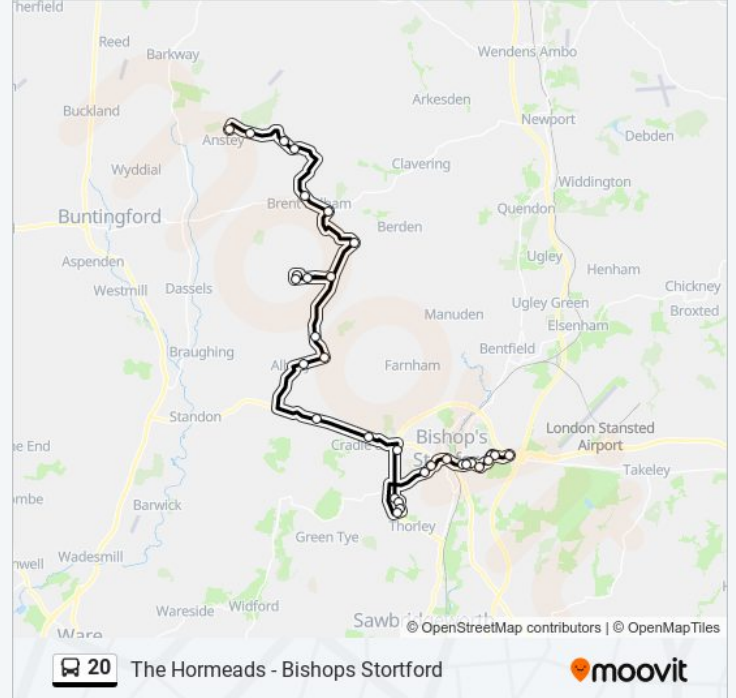

St Mary the Virgin Church, Albury

Albury Road, Little Hadham

Hadham Park, Cradle End

Tesco, Bishops Park

The Carpenters, St Michaels Mead

Village Hall, St Michaels Mead

Skinners Street, St Michaels Mead

The Shearers, St Michaels Mead

Wentworth Drive, Bishops Stortford

St Mary's Catholic School, Bishops Stortford

Bridge Street, Bishops Stortford

Hillside, Hockerill

Anglo European College, Hockerill

Stortford Hall Park, Hockerill

The Nags Head Ph, Hockerill

Raynham Road, Hockerill

Birchwood High School, Parsonage Estate

Shortcroft, Parsonage Estate

Birchanger Green Services, Parsonage Estate

20 bus time schedules and route maps are available in an offline PDF at moovitapp.com. Use the Moovit App to see live bus times, train schedule or subway schedule, and step-by-step directions for all public transit in London.

© 2024 Moovit - All Rights Reserved