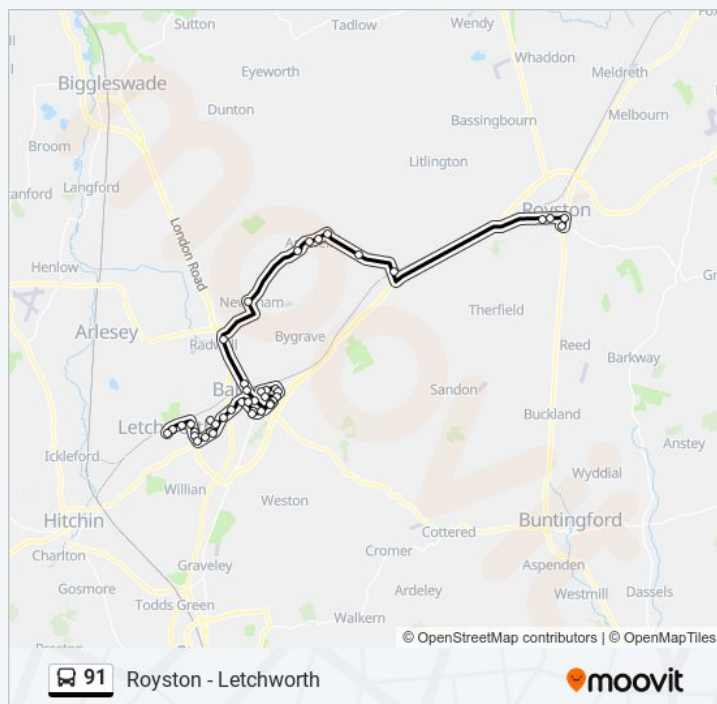

Line Summary:

War Memorial, Ashwell

Sunnymead Orchard, Ashwell

Ashwell & Morden Railway Station, Odsey

Direction: Royston

43 stops

[VIEW LINE SCHEDULE](#)

Broadway, Letchworth

Chauncy Gardens, Clothall Common

91 bus Time Schedule

Royston Route Timetable:

Sunday	Not Operational
Monday	08:34 - 17:30
Tuesday	08:34 - 17:30
Wednesday	08:34 - 17:30
Thursday	08:34 - 17:30
Friday	08:34 - 17:30
Saturday	08:34 - 17:30

91 bus Info

Direction: Royston

Stops: 43

Trip Duration: 51 min

Line Summary:

Yeomanry Drive, Clothall Common

Clothall Road Allotments, Clothall Common

Pinnocks Lane, Baldock