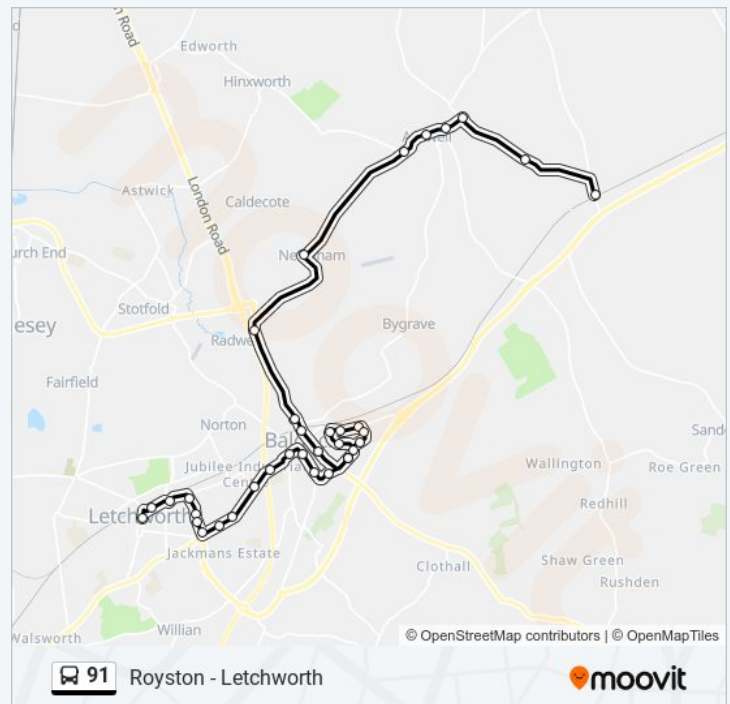

Gardiners Lane, Ashwell

Post Office, Ashwell

Sunday	Not Operational
Monday	15:30
Tuesday	15:30
Wednesday	15:30
Thursday	15:30
Friday	15:30
Saturday	Not Operational

91 bus Info

Direction: Odsey

Stops: 35

Trip Duration: 39 min

Line Summary:

War Memorial, Ashwell

Sunnymead Orchard, Ashwell

Ashwell & Morden Railway Station, Odsey

Direction: Royston

43 stops

[VIEW LINE SCHEDULE](#)

Broadway, Letchworth

Letchworth Railway Station East, Letchworth

Rushby Mead, Letchworth

The Pixmore Centre, Letchworth

Phoenix Park, Letchworth

Boscombe Court, Letchworth

Gillison Close, Letchworth

Jackman's Place, Letchworth

Sixth Avenue, Letchworth