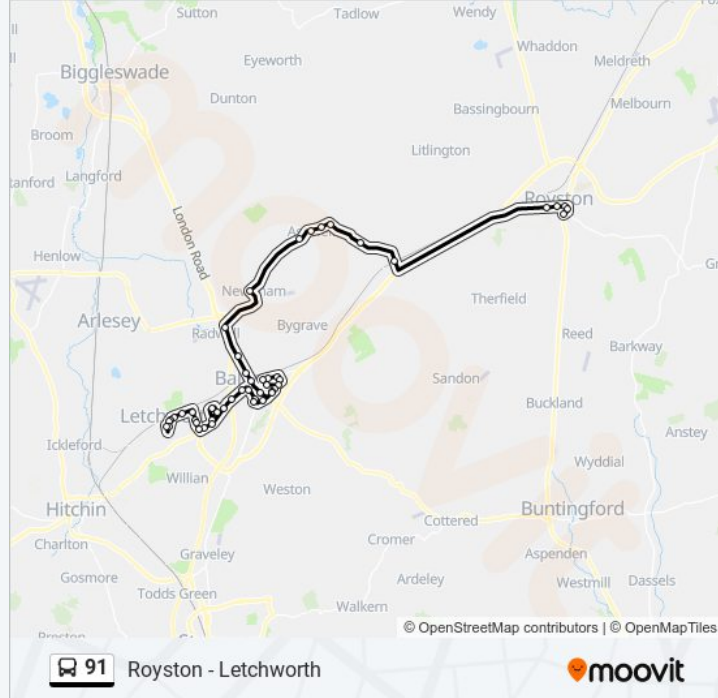

Leisure Centre, Letchworth

Jackman's Place, Letchworth

Gillison Close, Letchworth

Boscombe Court, Letchworth

Phoenix Park, Letchworth

The Pixmore Centre, Letchworth

Rushby Mead, Letchworth

Letchworth Railway Station East, Letchworth

Broadway, Letchworth

Plinston Hall, Letchworth

Plinston Hall, Letchworth

Broadway, Letchworth

Direction: Odsey

35 stops

[VIEW LINE SCHEDULE](#)

91 bus Time Schedule

Odsey Route Timetable:

Broadway, Letchworth

Letchworth Railway Station East, Letchworth

Rushby Mead, Letchworth

The Pixmore Centre, Letchworth

Phoenix Park, Letchworth

Boscombe Court, Letchworth

Gillison Close, Letchworth