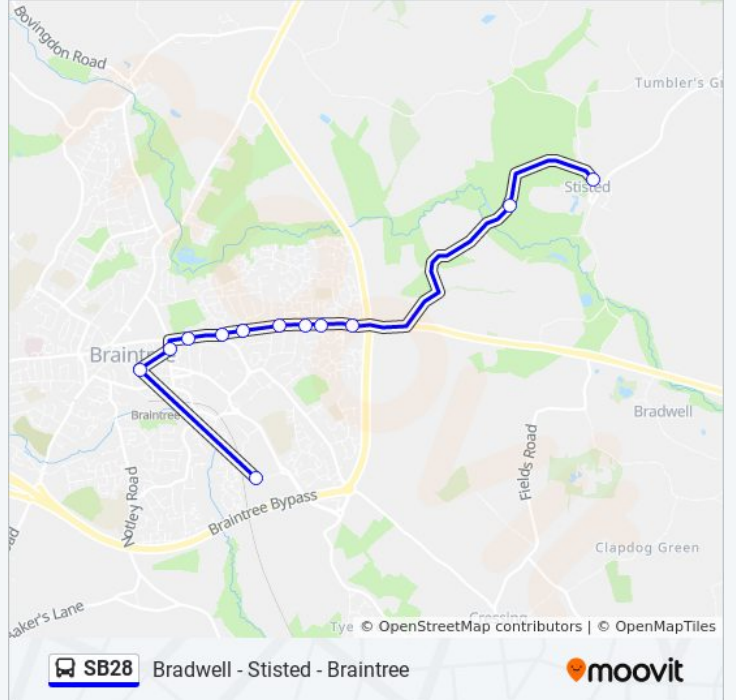

## Direction: Braintree

15 stops

[VIEW LINE SCHEDULE](#)

Montefiore Institute, Stisted  
Bridge Hall Road, Bradwell  
The Dolphin, Bradwell  
Cherry Lane, Bradwell  
Tesco East Store, Braintree  
Kings Park Village, Braintree  
Bartram Avenue North, Braintree  
Hay Lane, Braintree  
Dallwood Way, Braintree  
Kings Head, Braintree  
Albert Road, Braintree  
Railway Street, Braintree Town Centre  
Clinic, Braintree Town Centre  
Bus Interchange, Braintree Town Centre  
Freeport Railway Station, Braintree

- Freeport Railway Station, Braintree
- Bus Interchange, Braintree Town Centre
- Railway Street, Braintree Town Centre
- Albert Road, Braintree
- Kings Head, Braintree
- Dallwood Way, Braintree
- Wheatley Avenue, Braintree
- Bartram Avenue North, Braintree
- Kings Park Village, Braintree
- Tesco East Store, Braintree
- The Mill, Stisted
- Montefiore Institute, Stisted

**SB28 bus Time Schedule**

Stisted Route Timetable:

Sunday	Not Operational
Monday	Not Operational
Tuesday	Not Operational
Wednesday	11:45
Thursday	Not Operational
Friday	Not Operational
Saturday	Not Operational

**SB28 bus Info**

**Direction:** Stisted

**Stops:** 12

**Trip Duration:** 35 min

**Line Summary:**

SB28 bus time schedules and route maps are available in an offline PDF at [moovitapp.com](https://moovitapp.com). Use the [Moovit App](#) to see live bus times, train schedule or subway schedule, and step-by-step directions for all public transit in London.