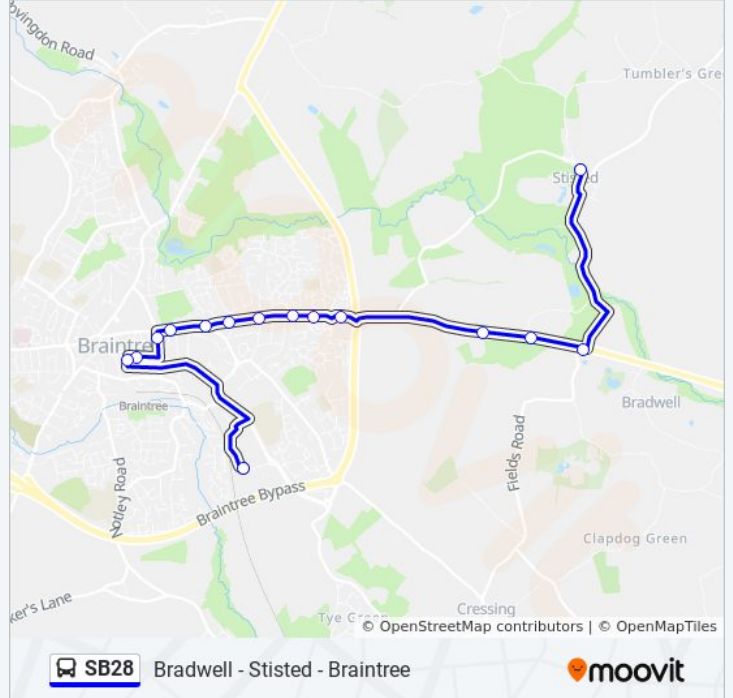

## Direction: Braintree

15 stops

[VIEW LINE SCHEDULE](#)

Montefiore Institute, Stisted  
Bridge Hall Road, Bradwell  
The Dolphin, Bradwell  
Cherry Lane, Bradwell  
Tesco East Store, Braintree  
Kings Park Village, Braintree  
Bartram Avenue North, Braintree  
Hay Lane, Braintree  
Dallwood Way, Braintree  
Kings Head, Braintree  
Albert Road, Braintree  
Railway Street, Braintree Town Centre  
Clinic, Braintree Town Centre  
Bus Interchange, Braintree Town Centre  
Freeport Railway Station, Braintree

## SB28 bus Time Schedule

Braintree Route Timetable:

Sunday	Not Operational
Monday	Not Operational
Tuesday	Not Operational
Wednesday	09:30
Thursday	Not Operational
Friday	Not Operational
Saturday	Not Operational

## SB28 bus Info

**Direction:** Braintree

**Stops:** 15

**Trip Duration:** 30 min

**Line Summary:**

**Direction: Stisted**

12 stops

[VIEW LINE SCHEDULE](#)

- Freeport Railway Station, Braintree
- Bus Interchange, Braintree Town Centre
- Railway Street, Braintree Town Centre
- Albert Road, Braintree
- Kings Head, Braintree
- Dallwood Way, Braintree
- Wheatley Avenue, Braintree
- Bartram Avenue North, Braintree
- Kings Park Village, Braintree
- Tesco East Store, Braintree
- The Mill, Stisted
- Montefiore Institute, Stisted