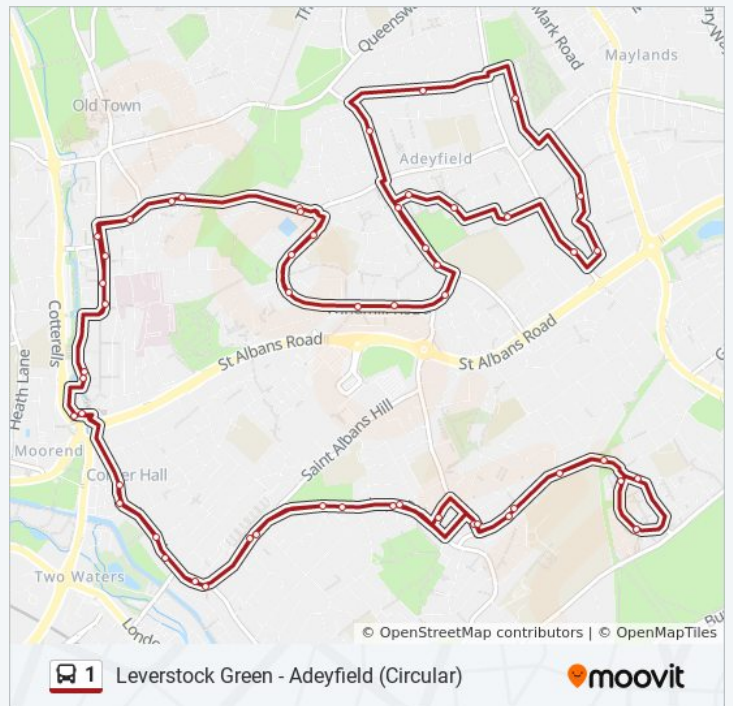

Fernville Lane, Hemel Hempstead

Combe Street, Hemel Hempstead

Marlowes, Hemel Hempstead

Direction: Leverstock Green

54 stops

[VIEW LINE SCHEDULE](#)

Barra Close, Leverstock Green

Taransay, Leverstock Green

1 bus Info

Direction: Leverstock Green

Stops: 54

Trip Duration: 55 min

Line Summary:

Seaton Road, Frogmore End
Corner Hall, Two Waters
Riverside, Hemel Hempstead
Waterhouse Street, Hemel Hempstead
Marlowes, Hemel Hempstead
The Forum, Hemel Hempstead
Mayflower Avenue, Hemel Hempstead
Broadfield Road, Adeyfield
Windmill Road West, Adeyfield
Windmill Road South, Adeyfield
Windmill Road East, Adeyfield
School, Adeyfield
The Queen's Square, Adeyfield
Everest Way, Adeyfield
Tenzing Road, Adeyfield
New Park Drive, Adeyfield
The Flags, Adeyfield
Masons Road, Adeyfield
Underacres Close, Adeyfield
Ellingham Road, Adeyfield
Ellen Close, Adeyfield
The Queen's Square, Adeyfield
School, Adeyfield
Windmill Road East, Adeyfield
Windmill Road South, Adeyfield
Windmill Road West, Adeyfield
Broadfield Road, Adeyfield
Mayflower Avenue, Hemel Hempstead
Fernville Lane, Hemel Hempstead
Combe Street, Hemel Hempstead
Marlowes, Hemel Hempstead
Waterhouse Street, Hemel Hempstead
Riverside, Hemel Hempstead

Kilncroft, Leverstock Green

Colonsay, Leverstock Green

Barra Close, Leverstock Green

1 bus time schedules and route maps are available in an offline PDF at moovitapp.com. Use the [Moovit App](#) to see live bus times, train schedule or subway schedule, and step-by-step directions for all public transit in London.