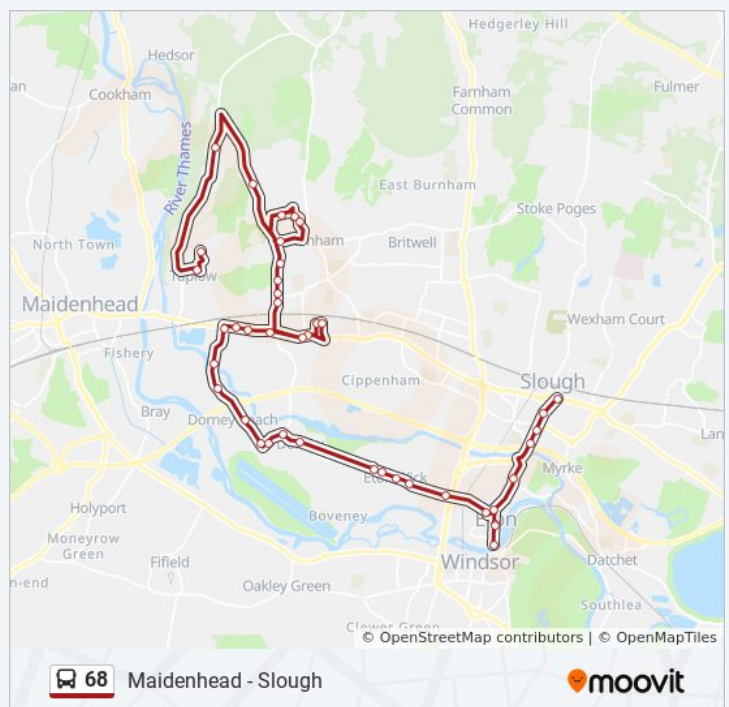

Bishops Centre, Taplow

Marsh Lane, Taplow

Ye Meads, Dorney Reach

Old Marsh Lane, Dorney Reach

Harcourt Road, Dorney Reach

Elm View Farm, Dorney

Dorney Court, Dorney

Dent's Corner, Dorney

The Palmer Arms Ph, Dorney

Tilstone Avenue, Eton Wick

Moores Lane, Eton Wick

Bell Lane, Eton Wick

The Walk, Eton Wick

Bunces Close, Eton Wick

Keats Lane, Eton

High Street, Eton

### 68 bus Info

**Direction:** Slough Town Centre

**Stops:** 42

**Trip Duration:** 48 min

**Line Summary:**

Brocas Street, Eton

High Street, Eton

Eton College, Eton