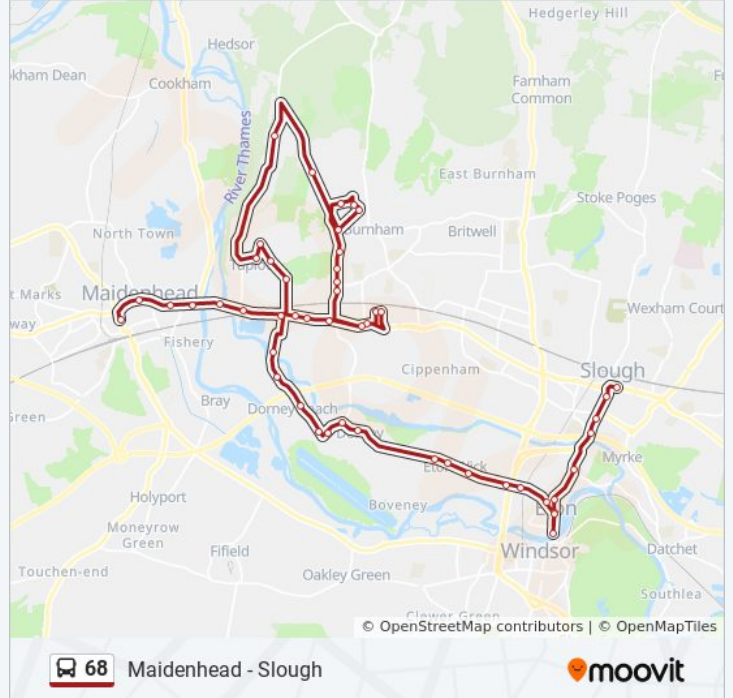

**Direction: Maidenhead Town Centre**

50 stops

[VIEW LINE SCHEDULE](#)

- Wellington Street Stop G, Slough Town Centre
- Landmark Place, Slough Town Centre
- Albert Street, Chalvey
- Windsor Road Mcdonalds, Chalvey
- Pococks Lane, Eton
- Eton College, Eton
- High Street, Eton
- Brocas Street, Eton
- High Street, Eton
- Keats Lane, Eton
- Broken Furlong, Eton
- Bunces Close, Eton Wick
- The Walk, Eton Wick
- Moores Lane, Eton Wick
- Tilstone Avenue, Eton Wick
- The Palmer Arms Ph, Dorney
- Dent's Corner, Dorney
- Dorney Court, Dorney
- Elm View Farm, Dorney
- Harcourt Road, Dorney Reach
- Old Marsh Lane, Dorney Reach
- Ye Meads, Dorney Reach

**68 bus Info**

**Direction:** Maidenhead Town Centre

**Stops:** 50

**Trip Duration:** 63 min

**Line Summary:**

Hillmead Court, Taplow  
 Rectory Road, Taplow  
 Desborough Cottages, Taplow  
 Village Green, Taplow  
 Canadian Hospital, Cliveden  
 Rose Hill, Cliveden  
 Bredward Close, Lent Rise  
 Almond Road, Burnham  
 Grenville Close, Burnham  
 Pink Lane, Burnham  
 Lent Green, Lent Rise  
 Burlington Road, Lent Rise  
 Cornell's Corner, Lent Rise  
 Coulson Way, Lent Rise  
 Huntercombe Lane, Burnham  
 Westlands Avenue, Burnham  
 Goldsworthy Way, Burnham  
 Huntercombe Lane, Burnham  
 Sainsbury'S, Burnham  
 Hag Hill Lane, Burnham  
 Bishops Centre, Taplow  
 Marsh Lane, Taplow  
 The Dumb Bell Ph, Taplow  
 Ellington Road, Taplow  
 Maidenhead Bridge, Maidenhead  
 Waldeck Road, Maidenhead  
 Sainsbury'S, Maidenhead Town Centre  
 Frascati Way, Maidenhead Town Centre

**Direction: Slough Town Centre**

42 stops

[VIEW LINE SCHEDULE](#)

Desborough Cottages, Taplow

**68 bus Time Schedule**

Slough Town Centre Route Timetable:

Sunday	Not Operational
Monday	Not Operational

Village Green, Taplow

Bishops Centre, Taplow

Marsh Lane, Taplow

Ye Meads, Dorney Reach

Old Marsh Lane, Dorney Reach

Harcourt Road, Dorney Reach

Elm View Farm, Dorney

Dorney Court, Dorney

Dent's Corner, Dorney