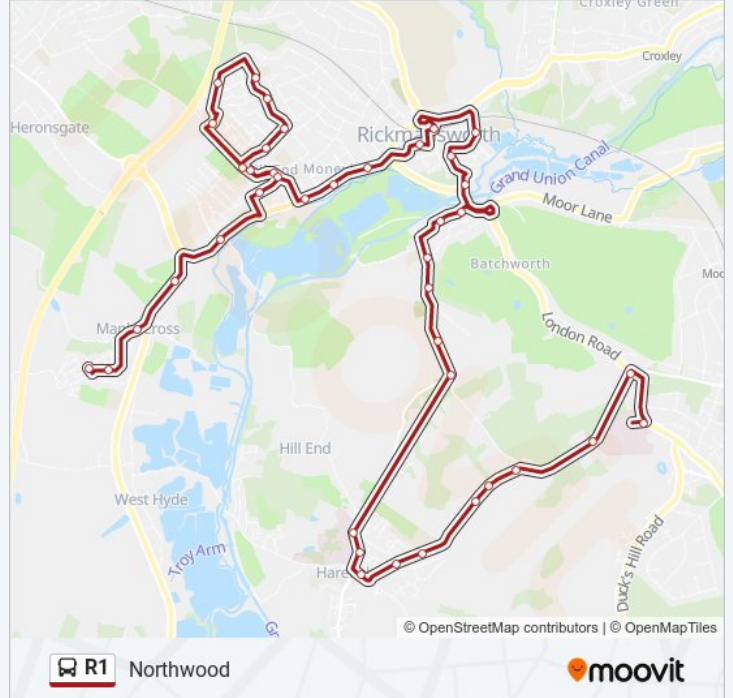

Direction: Northwood

41 stops

[VIEW LINE SCHEDULE](#)

Downings Wood Terminus, Maple Cross
 Tichborne, Maple Cross
 The Cross, Maple Cross
 Hertford Place, Maple Cross
 Long Lane, Rickmansworth
 Hall Close, Rickmansworth
 Springwell Avenue, Rickmansworth
 Shepherd Jmi School, Rickmansworth
 Shepherds Lane, Berry Lane Estate
 The Queens Drive, Berry Lane Estate
 Arnett Hills School, Berry Lane Estate

R1 bus Info

Direction: Northwood
Stops: 41
Trip Duration: 47 min
Line Summary:

The Bucklands, Berry Lane Estate
 Berry Lane, Rickmansworth
 Windsor Way, Rickmansworth
 Shepherd Jmi School, Rickmansworth
 Springwell Avenue, Rickmansworth
 Church Lane, Moneyhill
 Parade, Moneyhill
 The Halfway House Ph, Moneyhill
 High Street, Rickmansworth
 Rickmansworth Railway Station, Rickmansworth
 St Joan Of Arc School, Rickmansworth
 Talbot Road, Rickmansworth
 St Marys Church, Rickmansworth
 White Bear Ph, the Grove
 Tesco, the Grove
 Stockers Farm Road, the Grove
 Woodcock Hill Cemetery, Rickmansworth
 Hillside, Woodcock Hill
 Rose & Crown Ph, Woodcock Hill
 Harefield Hospital Harefield
 New Park Road Harefield
 The Green Harefield Harefield
 Mossendew Close Harefield
 The Harefield Academy Harefield
 Shepherds Hill House Harefield
 Littlebourne Farm Harefield
 Shrubs Road
 Mount Vernon Hospital Batchworth Heath
 Ye Olde Greene Manne Ph (Nr)
 Mount Vernon Hospital (D)