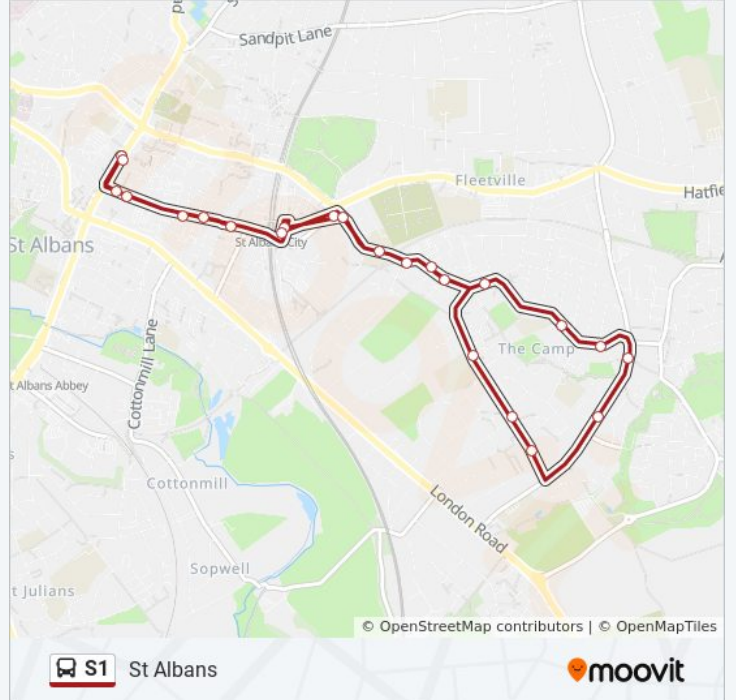

Direction: St Albans

23 stops

[VIEW LINE SCHEDULE](#)

- St Peter's Street, St Albans
- Police Station, St Albans
- Lattimore Road, St Albans
- St Albans City Railway Station, St Albans
- The Crown Ph, St Albans
- Vanda Crescent, Cell Barnes
- Dexter Close, Cell Barnes
- Wingate Way, Cell Barnes
- St Vincent Drive, Cell Barnes
- Ennerdale Close, Cell Barnes
- Frobisher Road, Cell Barnes
- Camp Road, Cell Barnes
- Lynton Avenue, Cell Barnes
- Glenlyn Avenue, Cell Barnes
- Roland Street, Cell Barnes
- Dexter Close, Cell Barnes
- Dellfield, Cell Barnes
- The Crown Ph, St Albans
- St Albans City Railway Station, St Albans
- Iceland, St Albans
- Lattimore Road, St Albans
- Police Station, St Albans

S1 bus Info

Direction: St Albans

Stops: 23

Trip Duration: 32 min

Line Summary:

St Peter's Street, St Albans

S1 bus time schedules and route maps are available in an offline PDF at moovitapp.com. Use the [Moovit App](#) to see live bus times, train schedule or subway schedule, and step-by-step directions for all public transit in London.