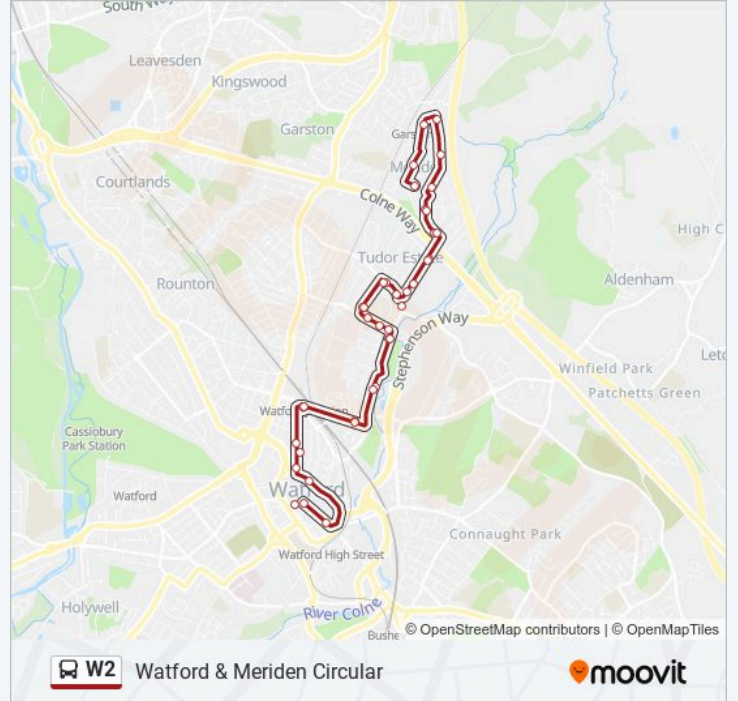

### Direction: Watford

36 stops

[VIEW LINE SCHEDULE](#)

- Market Street, Watford
- Clarendon Road (S)
- St John's Road
- Watford Junction Railway Station, Watford
- Reeds Crescent, Watford
- Raphael Drive, Watford
- Balmoral Road, North Watford
- Eastfield Avenue, North Watford
- Hibbert Avenue, North Watford
- Tudor Arms Ph, North Watford
- Woodmere Avenue, North Watford
- Douglas Avenue, North Watford
- Widgeon Way, Garston
- Garsmouth Way, Garston
- York Way, Garston
- The Pelhams, Garston
- Tibbles Close, Garston
- Phillipers, Garston
- The Gossamers, Garston
- The Gossamers Shops, Garston
- Garsmouth Way, Garston

### W2 bus Info

**Direction:** Watford

**Stops:** 36

**Trip Duration:** 44 min

**Line Summary:**

Widgeon Way, Garston

Douglas Avenue, North Watford

Woodmere Avenue, North Watford

Hillrise Avenue, North Watford

Tudor Arms Ph, North Watford

Hibbert Avenue, North Watford

Knutsford Avenue, North Watford

Eastfield Avenue, North Watford

Balmoral Road, North Watford

Raphael Drive, Watford

Reeds Crescent, Watford

Watford Junction Railway Station, Watford

Beechen Grove, Watford

King Street (T)

High Street, Watford

W2 bus time schedules and route maps are available in an offline PDF at [moovitapp.com](https://moovitapp.com). Use the Moovit App to see live bus times, train schedule or subway schedule, and step-by-step directions for all public transit in London.