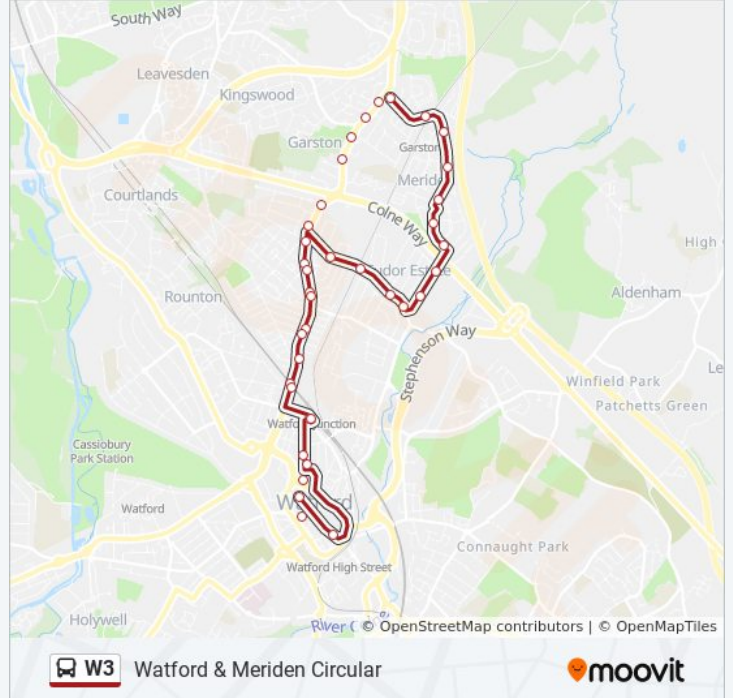

Woodmere Avenue, North Watford

Hillrise Avenue, North Watford

Tudor Arms Ph, North Watford

Watford North Railway Station, North Watford

Parkgate Road, North Watford

Bushey Mill Lane, North Watford

Buckingham Road, North Watford

Windsor Road, North Watford

Regent Street, North Watford

Brixton Road, North Watford

Railway Bridge, Watford

Watford Junction Railway Station, Watford

St John's Road

King Street (T)

Clarendon Road, Watford

W3 bus time schedules and route maps are available in an offline PDF at moovitapp.com. Use the [Moovit App](#) to see live bus times, train schedule or subway schedule, and step-by-step directions for all public transit in London.

[About Moovit](#) • [MaaS Solutions](#) • [Supported Countries](#) • [Mooviter Community](#)

© 2024 Moovit - All Rights Reserved

Check Live Arrival Times