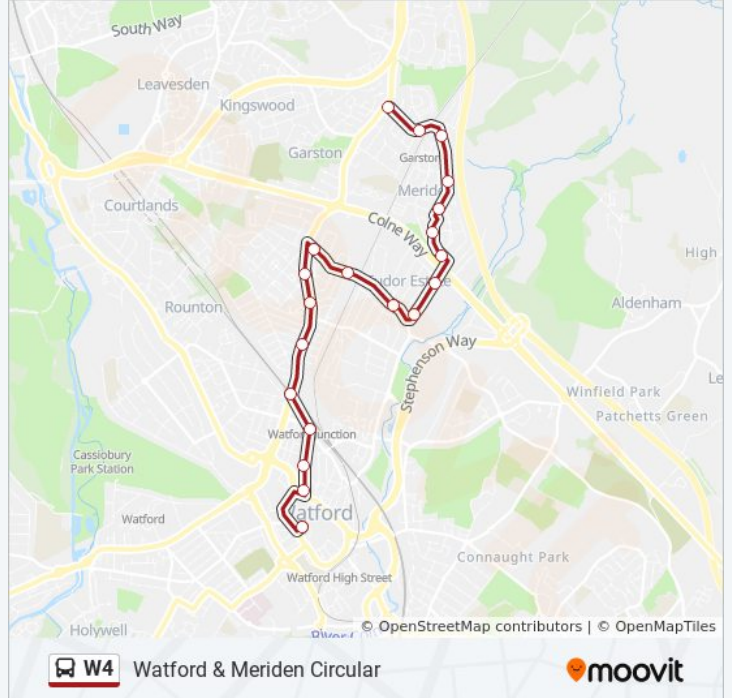

## Watford & Meriden Circular

[Get The App](#)

The W4 bus line (Watford & Meriden Circular) has 2 routes. For regular weekdays, their operation hours are:  
(1) Garston: 6:25 PM(2) Watford: 8:55 AM - 5:25 PM  
Use the Moovit App to find the closest W4 bus station near you and find out when is the next W4 bus arriving.

### Direction: Garston

20 stops

[VIEW LINE SCHEDULE](#)

Market Street, Watford  
Clarendon Road (S)  
St John's Road  
Watford Junction Railway Station, Watford  
Railway Bridge, Watford  
Regent Street, North Watford  
Windsor Road, North Watford  
Buckingham Road, North Watford  
Bushey Mill Crescent, North Watford  
Watford North Railway Station, North Watford  
Tudor Arms Ph, North Watford  
Woodmere Avenue, North Watford  
Douglas Avenue, North Watford  
Widgeon Way, Garston  
Garsmouth Way, Garston  
The Gossamers Shops, Garston  
The Gossamers, Garston  
Phillipers, Garston  
Garston Railway Station, Garston  
Park Parade, Garston

### W4 bus Info

**Direction:** Garston

**Stops:** 20

**Trip Duration:** 27 min

**Line Summary:**

**Direction: Watford**

34 stops

[VIEW LINE SCHEDULE](#)

**W4 bus Info**

**Direction:** Watford

**Stops:** 34

**Trip Duration:** 51 min

**Line Summary:**

Garston Railway Station, Garston

Park Parade, Garston

Rochester Drive, Garston