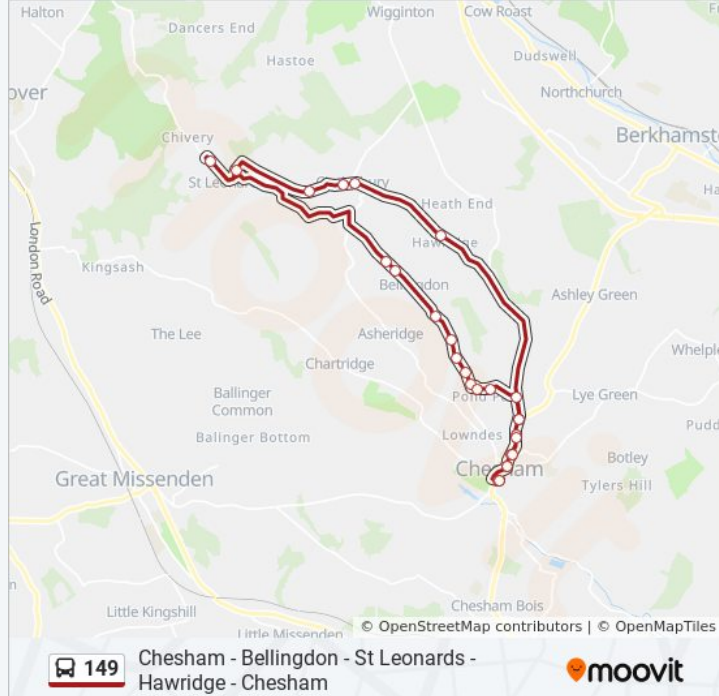

Direction: Chesham
Stops: 26
Trip Duration: 37 min
Line Summary:

The Nash Arms Ph, Chesham

Berkhampstead Road, Chesham

The Jolly Sportsman Ph, Chesham

Police Station, Chesham

Broadway, Chesham

Direction: Chesham
 27 stops
[VIEW LINE SCHEDULE](#)