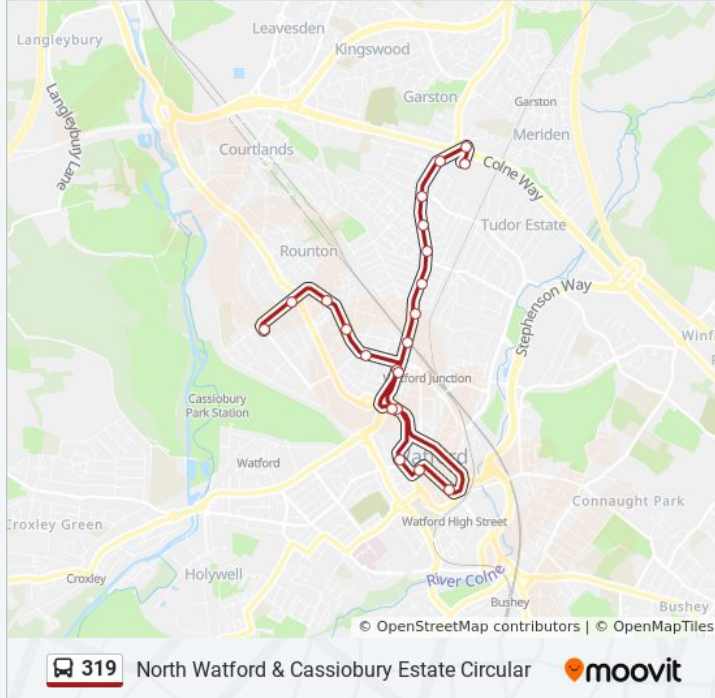

### 319 bus Info

**Direction:** Watford

**Stops:** 21

**Trip Duration:** 28 min

**Line Summary:**

Beechen Grove North, Watford

West Street, Watford

Southern Cross Ph, Watford

Grandfield Avenue, Watford

Molteno Road, Watford

Hempstead Road, Watford

Langley Way, Watford

319 bus time schedules and route maps are available in an offline PDF at [moovitapp.com](https://moovitapp.com). Use the [Moovit App](#) to see live bus times, train schedule or subway schedule, and step-by-step directions for all public transit in London.