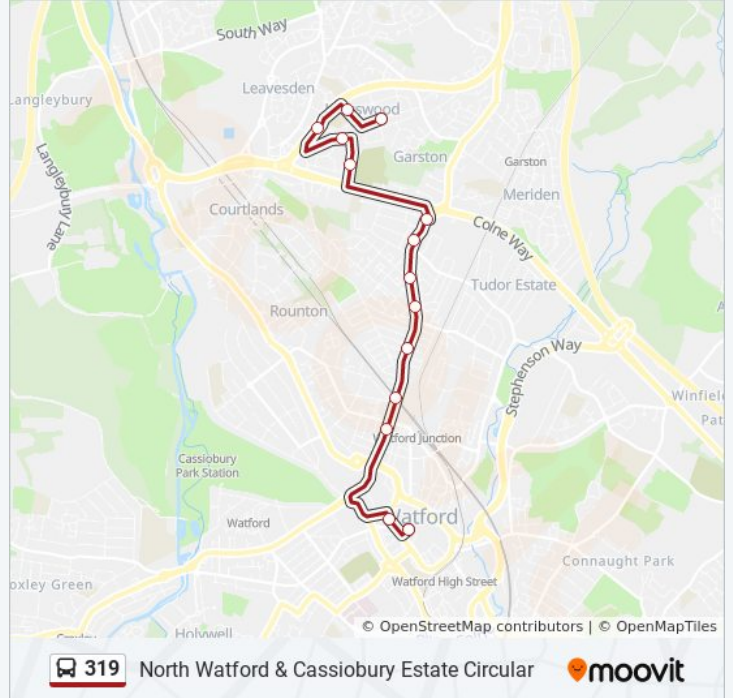

### Direction: Kingswood

14 stops

[VIEW LINE SCHEDULE](#)

Market Street, Watford  
Exchange Road, Watford  
West Street, Watford  
Railway Bridge, Watford  
Regent Street, North Watford  
Windsor Road, North Watford  
Buckingham Road, North Watford  
Bushey Mill Lane, North Watford  
Library, North Watford  
Rushton Avenue, North Watford  
Harris Road, North Watford  
North Approach, Kingswood  
Briar Road, Kingswood  
Kingswood Road, Kingswood

### 319 bus Info

**Direction:** Kingswood

**Stops:** 14

**Trip Duration:** 23 min

**Line Summary:**

## Direction: North Watford

66 stops

[VIEW LINE SCHEDULE](#)

Sainsbury'S, North Watford  
 Asda Hypermarket, Garston  
 Rushton Avenue, North Watford  
 Harris Road, North Watford  
 North Approach, Kingswood  
 Briar Road, Kingswood  
 Kingswood Road, Kingswood  
 Lamb Close, Kingswood  
 St Michaels Drive, Woodside  
 Forest Road, Woodside  
 Sheriff Way, Woodside  
 Nottingham Close, Woodside  
 Leavesden Green School, Woodside  
 Linden Lea, Leavesden  
 Ganders Ash, Woodside  
 The Hammer In Hand Ph, Woodside  
 The Brow Shops, Woodside  
 Newhouse Crescent, Woodside