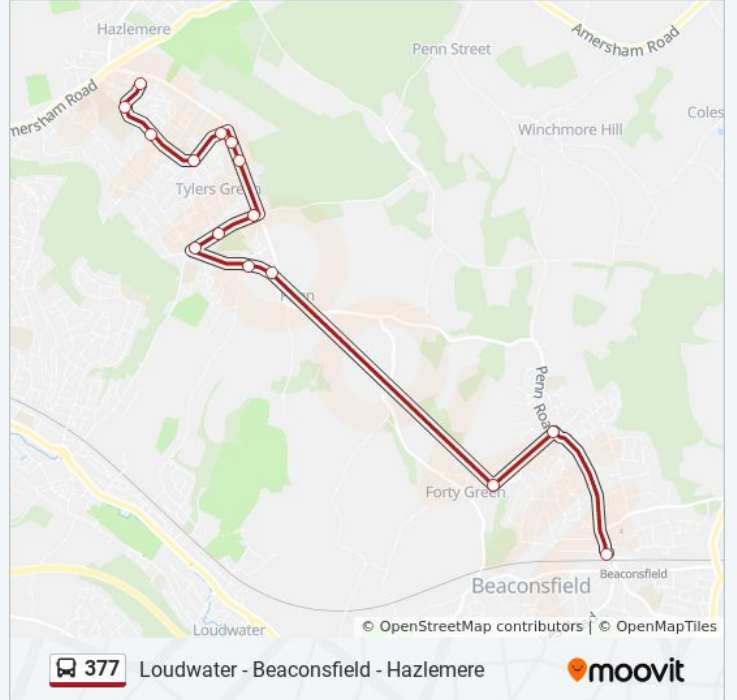

377 bus time schedules and route maps are available in an offline PDF at moovitapp.com. Use the [Moovit App](#) to see live bus times, train schedule or subway schedule, and step-by-step directions for all public transit in London.

[About Moovit](#) • [MaaS Solutions](#) • [Supported Countries](#) • [Mooviter Community](#)

© 2024 Moovit - All Rights Reserved

Check Live Arrival Times