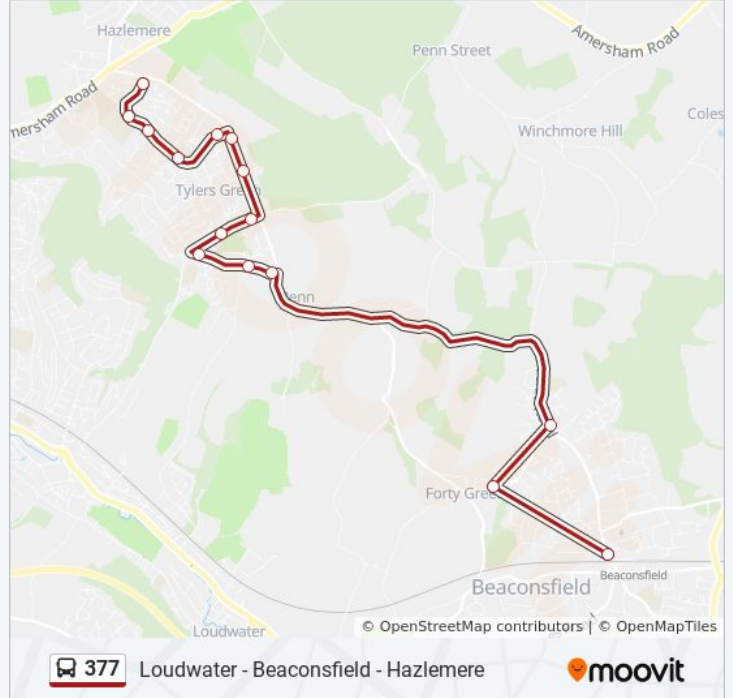

Use the Moovit App to find the closest 377 bus station near you and find out when is the next 377 bus arriving.

Direction: Beaconsfield

15 stops

[VIEW LINE SCHEDULE](#)

- Rose Avenue, Hazlemere
- William Ramsay School, Hazlemere
- Pine Walk, Hazlemere
- Rose Avenue Shops, Hazlemere
- Curzon Avenue, Tylers Green
- Hazlemere Road, Tylers Green
- Coppice Farm Road, Tylers Green
- Potters Cross, Tylers Green
- Hillcroft Road, Penn
- Church Road, Penn
- School Road, Penn
- The Pond, Penn
- The Red Lion Ph, Knotty Green
- Village Centre, Forty Green
- Waitrose, Beaconsfield

377 bus Time Schedule

Beaconsfield Route Timetable:

Sunday	Not Operational
Monday	Not Operational
Tuesday	9:40 AM
Wednesday	Not Operational
Thursday	Not Operational
Friday	9:40 AM
Saturday	Not Operational

377 bus Info

Direction: Beaconsfield

Stops: 15

Trip Duration: 20 min

Line Summary:

Direction: Hazlemere

15 stops

[VIEW LINE SCHEDULE](#)

- Waitrose, Beaconsfield
- The Red Lion Ph, Knotty Green
- Village Centre, Forty Green
- The Pond, Penn
- School Road, Penn
- New Road, Penn
- Hillcroft Road, Penn
- Potters Cross, Tylers Green
- Coppice Farm Road, Tylers Green
- Hazlemere Road, Tylers Green
- Curzon Avenue, Tylers Green
- Rose Avenue Shops, Hazlemere
- Pine Walk, Hazlemere
- William Ramsay School, Hazlemere
- Rose Avenue, Hazlemere