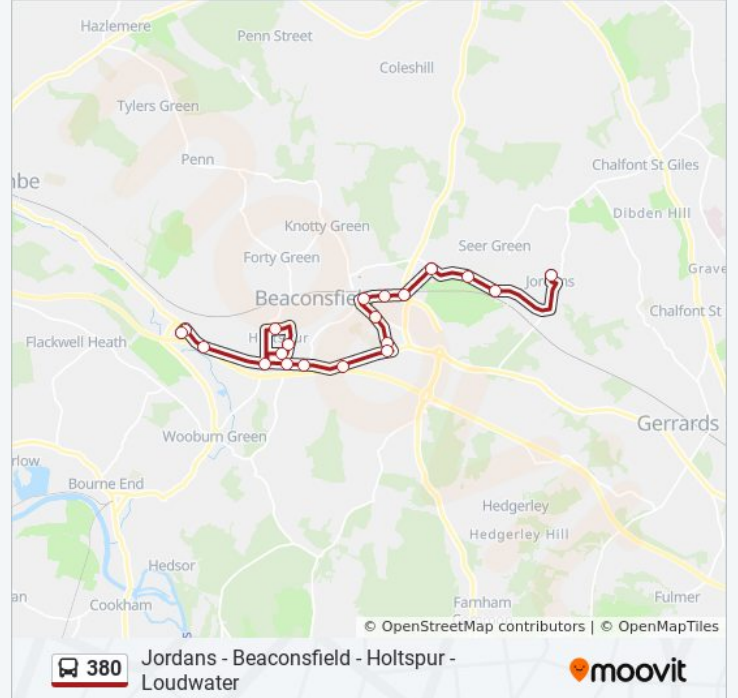

Use the Moovit App to find the closest 380 bus station near you and find out when is the next 380 bus arriving.

Direction: Jordans

22 stops

[VIEW LINE SCHEDULE](#)

- Tesco Store, Loudwater
- Tesco, Loudwater
- Whitehouse Lane, Wooburn Moor
- Mayflower Way, Holtspur
- Chestnut Road, Holtspur
- Cherry Tree Road, Holtspur
- The King's Head Ph, Holtspur
- North Drive, Holtspur
- Burkes Road, Holtspur
- Butlers Court Road, Beaconsfield Old Town
- Aylesbury End, Beaconsfield Old Town
- Candlemas Lane, Beaconsfield
- Post Office, Beaconsfield
- Waitrose, Beaconsfield
- Post Office, Beaconsfield
- Maxwell Road, Beaconsfield
- St Mary's School, Beaconsfield
- Waller Road, Beaconsfield
- Hinton House, Beaconsfield
- Bottom Lane, Seer Green
- Railway Station, Seer Green

Direction: Jordans

Stops: 22

Trip Duration: 23 min

Line Summary:

Green East Road, Jordans

Direction: Loudwater

20 stops

[VIEW LINE SCHEDULE](#)

- Green East Road, Jordans
- Railway Station, Seer Green
- Bottom Lane, Seer Green
- Hinton House, Beaconsfield
- Waller Road, Beaconsfield
- St Mary's School, Beaconsfield
- Maxwell Road, Beaconsfield
- Candlemas Lane, Beaconsfield
- Aylesbury End, Beaconsfield Old Town
- The Saracen's Head Ph, Beaconsfield Old Town
- Butlers Court Road, Beaconsfield Old Town
- Burkes Road, Holtspur
- North Drive, Holtspur
- Cherry Tree Road, Holtspur
- Chestnut Road, Holtspur
- Mayflower Way, Holtspur
- The King's Head Ph, Holtspur
- Whitehouse Lane, Wooburn Moor

Direction: Loudwater

Stops: 20

Trip Duration: 20 min

Line Summary:

Tesco, Loudwater

Tesco Store, Loudwater

380 bus time schedules and route maps are available in an offline PDF at moovitapp.com. Use the [Moovit App](#) to see live bus times, train schedule or subway schedule, and step-by-step directions for all public transit in London.