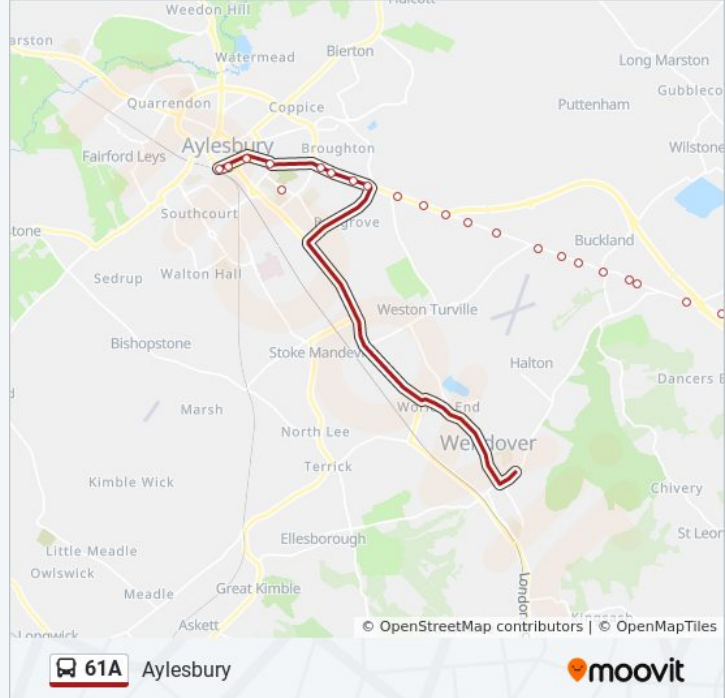

## 61A bus Info

**Direction:** Aylesbury

**Stops:** 44

**Trip Duration:** 28 min

**Line Summary:**

The Crow's Nest Ph, Aston Clinton

Buckland Wharf, Aston Clinton

Hedley Close, Aston Clinton

Holiday Inn, Aylesbury

Bedgrove Lights, Aylesbury

Bedgrove Brook, Aylesbury

Limes Avenue, Aylesbury

The Plough Ph, Aylesbury

Schools Coach Park, Aylesbury

Tring Road Tesco, Aylesbury

Exchange Street, Aylesbury

Morrisons, Aylesbury

Railway Station, Aylesbury

Aylesbury Bus Stn, Aylesbury

**Direction: Cheddington**

40 stops

[VIEW LINE SCHEDULE](#)

Aylesbury Bus Stn, Aylesbury

Schools Coach Park, Aylesbury