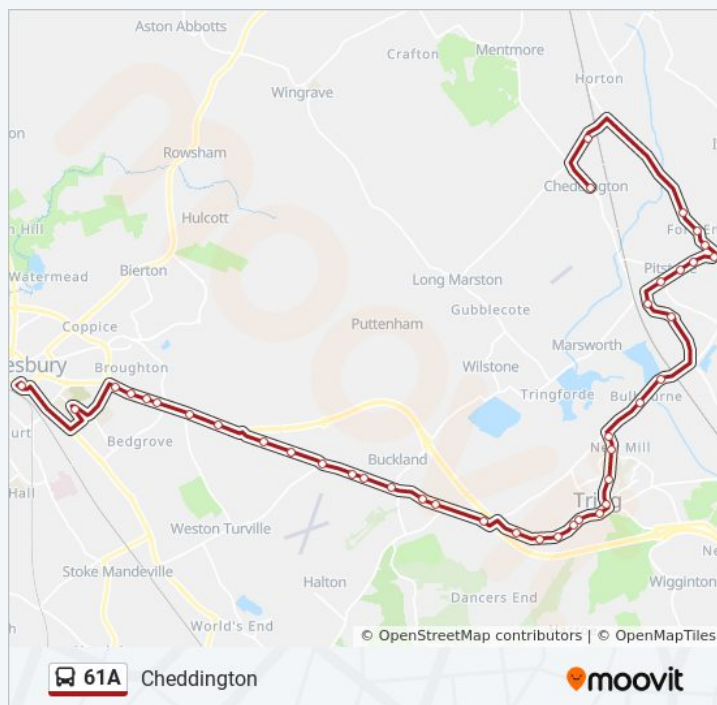

## Direction: Dunstable

75 stops

[VIEW LINE SCHEDULE](#)

Aylesbury Bus Stn, Aylesbury  
Exchange Street, Aylesbury  
Vale Park, Aylesbury  
Tring Road Tesco, Aylesbury  
Tring Road Cemetery, Aylesbury  
Grecian Street, Aylesbury  
The Plough Ph, Aylesbury  
Limes Avenue, Aylesbury  
Bedgrove Brook, Aylesbury  
Bedgrove Lights, Aylesbury  
Queens Mead, Bedgrove  
Ingram Avenue, Bedgrove  
The Yeoman Ph, Bedgrove  
Hampden Hall, Stoke Mandeville  
Castlefields, Stoke Mandeville  
Station Road Turn, Stoke Mandeville  
Marroway Junction, Stoke Mandeville  
Wendover Road, Weston Turville  
Quilters Way, Weston Turville  
Garden Centre, Worlds End  
Castle Park Road, Wendover  
Perry Street, Wendover  
Health Centre, Wendover  
Clock Tower, Wendover  
Tring Road Shops, Wendover  
The Rose & Crown Ph, Wendover  
Veterinary Surgery, Halton  
Trinity Church, Halton  
Main Point, Halton