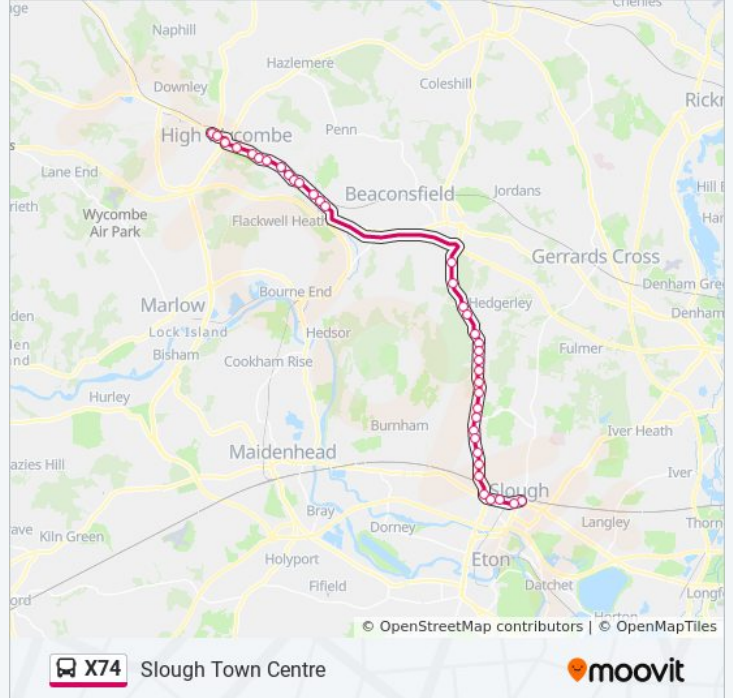

Stops: 24

Trip Duration: 22 min

Line Summary:

[X74 bus Line Map](#)

Harehatch Lane, Farnham Common

Bower Wood, Beaconsfield

Beaconsfield Services

Direction: High Wycombe

Stops: 39

Trip Duration: 48 min

Line Summary:

Rayners Avenue, Loudwater
Hammersley Lane, High Wycombe
The King George V Ph, Wycombe Marsh
Ford Street, Wycombe Marsh
Post Office, Wycombe Marsh
London Road Lidl, High Wycombe
Chestnut Avenue, High Wycombe
Cricket Ground, High Wycombe
Trinity Church, High Wycombe
Town Hall, High Wycombe
High Street, High Wycombe
Oxford Street, High Wycombe
High Wycombe Busstn, High Wycombe

X74 bus Time Schedule

Slough Town Centre Route Timetable:

Sunday	8:20 AM - 6:51 PM
Monday	6:31 AM - 8:45 PM
Tuesday	6:31 AM - 8:45 PM
Wednesday	6:31 AM - 8:45 PM
Thursday	6:31 AM - 8:45 PM
Friday	6:31 AM - 8:45 PM
Saturday	7:20 AM - 7:31 PM

X74 bus Info

Direction: Slough Town Centre

Stops: 38

Trip Duration: 55 min

Line Summary:

Harehatch Lane, Farnham Common
The Yew Tree Ph, Farnham Common
Clare Drive, Hedgerley
Hedgerley Corner, Farnham Common
The Royal Oak Ph, Farnham Common
Templewood Lane, Farnham Common
The Forester's Arms, Farnham Common
Kennedy Close, Farnham Common
Farnham Park Lane, Farnham Royal
Fairfield Lane, Farnham Royal
The Farnham Pump Ph, Farnham Royal
St Anthony's R.C. Church, Britwell
Croft Hill Road, Britwell
Lidl, Britwell
Farnham Road Po, Slough Trading Estate
Buckingham Avenue Centre, Slough Trading Estate
Salt Hill Three Tuns, Slough Trading Estate
Windmill Road, Baylis
Salt Hill Park, Chalvey
Wellington Street Stop W, Slough Town Centre
Wellington Street Stop B, Slough Town Centre
Queensmere Car Park Slough Town Centre (H)