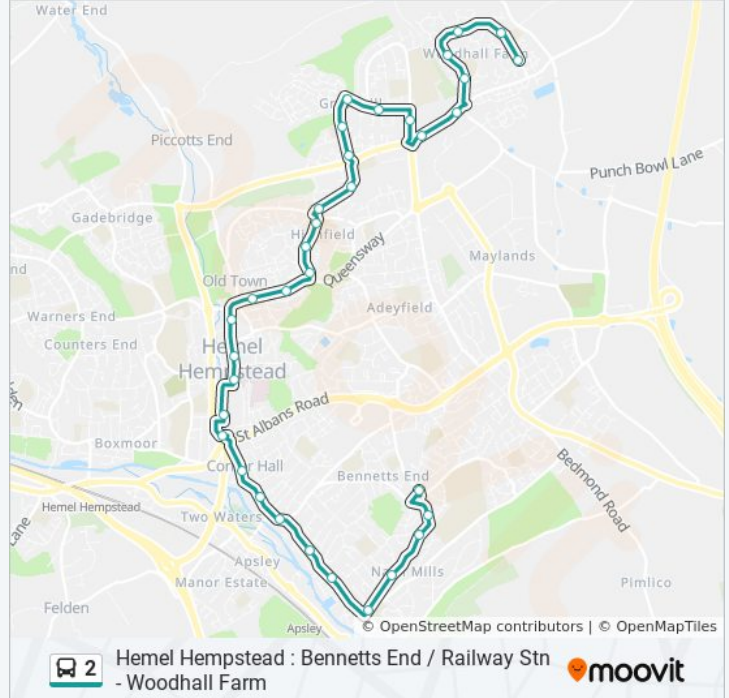

Direction: Bennetts End

34 stops

[VIEW LINE SCHEDULE](#)

- Cuffley Court, Cupid Green
- Coleridge Crescent, Cupid Green
- Dunster Road, Cupid Green
- Denham Close, Cupid Green
- Arkley Road, Cupid Green
- Shenley Road, Cupid Green
- St Agnells Lane, Cupid Green
- Dawley Court, Grovehill
- Basildon Square, Grovehill
- Turnpike Green, Grovehill
- Henry Wells Square, Grovehill
- Crawley Drive, Grovehill
- Wensleydale, Highfield
- Westerdale, Highfield
- Bellgate Shops, Highfield
- Mercers, Highfield
- Queensway, Highfield
- Allandale, Highfield
- Fensomes Alley, Highfield
- West Herts College, Hemel Hempstead
- Combe Street, Hemel Hempstead

2 bus Info

Direction: Bennetts End

Stops: 34

Trip Duration: 36 min

Line Summary:

Marlowes, Hemel Hempstead

Waterhouse Street, Hemel Hempstead

Riverside, Hemel Hempstead

Corner Hall, Two Waters

Seaton Road, Frogmore End

Belswains Lane, Frogmore End

Belmont Road, Bennetts End

Oliver Rise, Bennetts End

Primary School, Nash Mills

Fairacre, Bennetts End

Horselers, Bennetts End

Great Elms Road, Bennetts End

Shops, Bennetts End

Direction: Boxmoor

27 stops

[VIEW LINE SCHEDULE](#)

Cuffley Court, Cupid Green

Coleridge Crescent, Cupid Green

Dunster Road, Cupid Green