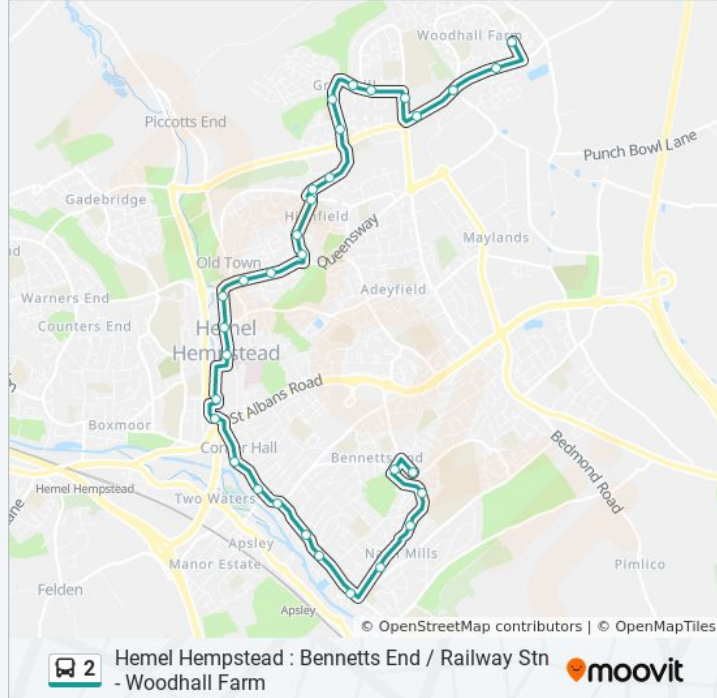

Direction: Bennetts End

34 stops

[VIEW LINE SCHEDULE](#)

- Cuffley Court, Cupid Green
- Coleridge Crescent, Cupid Green
- Dunster Road, Cupid Green
- Denham Close, Cupid Green
- Arkley Road, Cupid Green
- Shenley Road, Cupid Green
- St Agnells Lane, Cupid Green
- Dawley Court, Grovehill
- Basildon Square, Grovehill
- Turnpike Green, Grovehill
- Henry Wells Square, Grovehill
- Crawley Drive, Grovehill
- Wensleydale, Highfield
- Westerdale, Highfield
- Bellgate Shops, Highfield
- Mercers, Highfield
- Queensway, Highfield
- Allandale, Highfield
- Fensomes Alley, Highfield
- West Herts College, Hemel Hempstead
- Combe Street, Hemel Hempstead

2 bus Info

Direction: Cupid Green

Stops: 32

Trip Duration: 34 min

Line Summary:

Queensway, Highfield

Mercers, Highfield

Bellgate Shops, Highfield

Westerdale, Highfield

Wensleydale, Highfield

Crawley Drive, Grovehill

Henry Wells Square, Grovehill

Turnpike Green, Grovehill

Basildon Square, Grovehill

Dawley Court, Grovehill

St Agnells Lane, Cupid Green

Shenley Road, Cupid Green

Half Moon Meadow, Cupid Green

Cuffley Court, Cupid Green

Direction: Hemel Hempstead

22 stops

[VIEW LINE SCHEDULE](#)

Cuffley Court, Cupid Green

Coleridge Crescent, Cupid Green