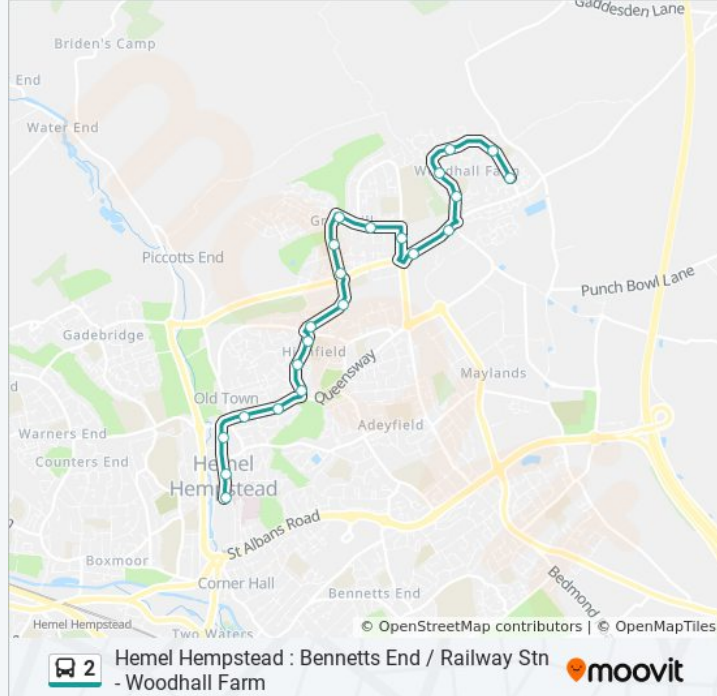

Direction: Bennetts End

34 stops

[VIEW LINE SCHEDULE](#)

- Cuffley Court, Cupid Green
- Coleridge Crescent, Cupid Green
- Dunster Road, Cupid Green
- Denham Close, Cupid Green
- Arkley Road, Cupid Green
- Shenley Road, Cupid Green
- St Agnells Lane, Cupid Green
- Dawley Court, Grovehill
- Basildon Square, Grovehill
- Turnpike Green, Grovehill
- Henry Wells Square, Grovehill
- Crawley Drive, Grovehill
- Wensleydale, Highfield
- Westerdale, Highfield
- Bellgate Shops, Highfield
- Mercers, Highfield
- Queensway, Highfield
- Allandale, Highfield
- Fensomes Alley, Highfield
- West Herts College, Hemel Hempstead
- Combe Street, Hemel Hempstead

Henry Wells Square, Grovehill

Crawley Drive, Grovehill

Wensleydale, Highfield

Westerdale, Highfield

Bellgate Shops, Highfield

2 bus Time Schedule

Hemel Hempstead Route Timetable:

Sunday	Not Operational
Monday	19:10
Tuesday	19:10
Wednesday	19:10
Thursday	19:10
Friday	19:10
Saturday	19:10

2 bus Info

Direction: Hemel Hempstead

Stops: 22

Trip Duration: 18 min

Line Summary:

Mercers, Highfield

Queensway, Highfield

Allandale, Highfield

Fensomes Alley, Highfield

West Herts College, Hemel Hempstead

Combe Street, Hemel Hempstead

Marlowes, Hemel Hempstead

2 bus time schedules and route maps are available in an offline PDF at moovitapp.com. Use the [Moovit App](#) to see live bus times, train schedule or subway schedule, and step-by-step directions for all public transit in London.