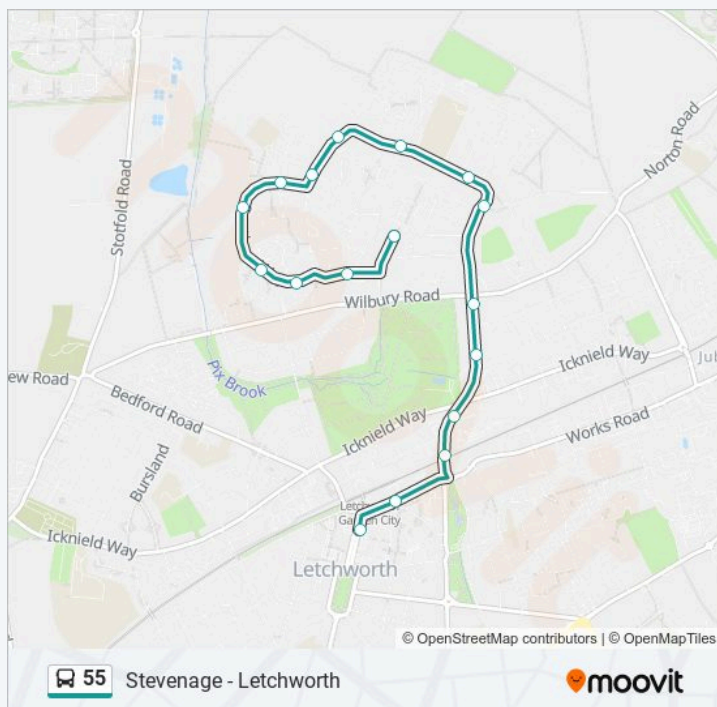

Letchworth Railway Station East, Letchworth

Broadway, Letchworth

**Direction:** Letchworth

**Stops:** 17

**Trip Duration:** 14 min

**Line Summary:**

**Direction: Stevenage**

48 stops

[VIEW LINE SCHEDULE](#)

Southfields, Grange Estate

Spencer Way, Grange Estate

Swift Close, Grange Estate

Jay Close, Grange Estate

Firecrest, Grange Estate

Bittern Way, Grange Estate

Western Close, Grange Estate