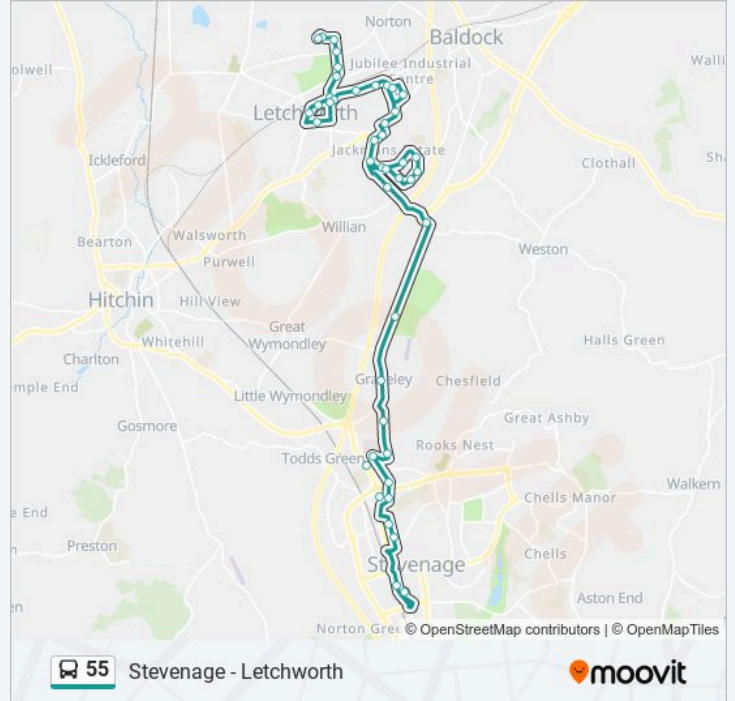

### 55 bus Info

**Direction:** Grange Estate

**Stops:** 42

**Trip Duration:** 52 min

**Line Summary:**

Denby, Letchworth

Bayworth, Letchworth

Jackman's Place, Letchworth

Sixth Avenue, Letchworth

Third Avenue, Letchworth

Sainsbury'S, Letchworth

Fourth Avenue, Letchworth

Dunhams Lane, Letchworth

Arden Press Way, Letchworth

Rushby Mead, Letchworth

Letchworth Railway Station East, Letchworth

Broadway, Letchworth

Gernon Road, Letchworth

Howard Park, Letchworth

Birds Hill, Letchworth

Norton Common, Letchworth

Glebe Road, Letchworth

Eastholm, Letchworth

Linden Green, Grange Estate

Middlefields Court, Grange Estate

Southfields, Grange Estate

**Direction: Letchworth**

17 stops

[VIEW LINE SCHEDULE](#)

Southfields, Grange Estate

Spencer Way, Grange Estate

Swift Close, Grange Estate