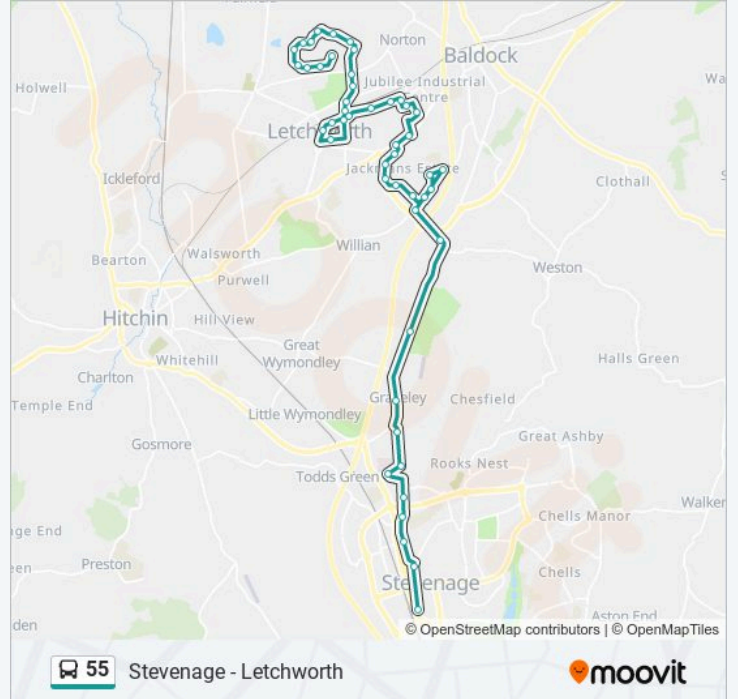

### 55 bus Info

**Direction:** Stevenage

**Stops:** 48

**Trip Duration:** 56 min

**Line Summary:**

Letchworth Railway Station East, Letchworth

Broadway, Letchworth

Gernon Road, Letchworth

Howard Park, Letchworth

Rushby Mead, Letchworth

Arden Press Way, Letchworth

Dunhams Lane, Letchworth

Fourth Avenue, Letchworth

Third Avenue, Letchworth

Sainsbury'S, Letchworth

Leisure Centre, Letchworth

Parkfield, Jackmans Estate

Oakhill, Jackmans Estate

Creamery Court, Jackmans Estate

Lannock Hill, Letchworth

Jack's Hill Caravan Park, Graveley

The Waggon And Horses Ph, Graveley

Graveley Road, Stevenage

Lister Close, Coreys Mill

Lister Hospital, Coreys Mill

Burymead, Coreys Mill

Franklin's Road, Stevenage Old Town

The Mulberry Tree, Stevenage Old Town

Methodist Church, Stevenage Old Town

55 bus time schedules and route maps are available in an offline PDF at [moovitapp.com](https://moovitapp.com). Use the Moovit App to see live bus times, train schedule or subway schedule, and step-by-step directions for all public transit in London.