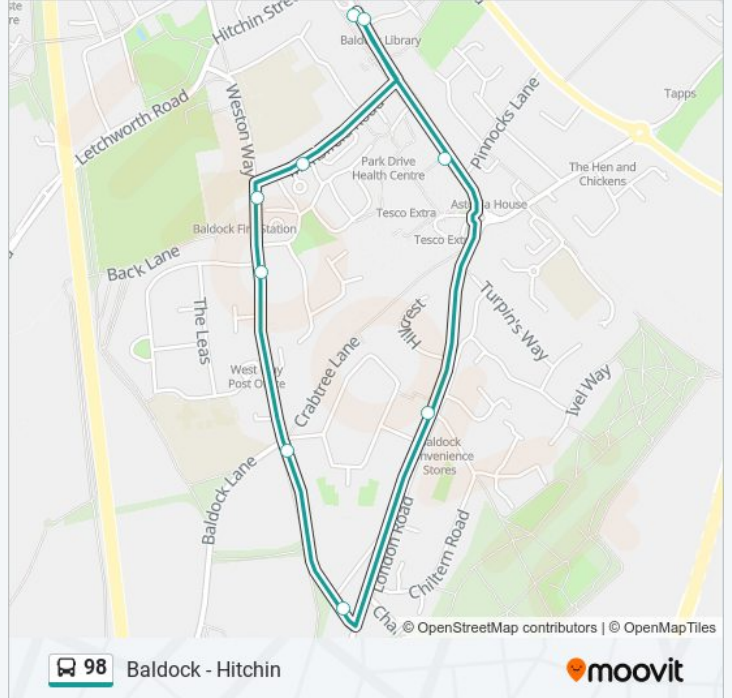

Direction: Baldock

9 stops

[VIEW LINE SCHEDULE](#)

Market Place, Baldock

Park Gardens, Baldock

Mansfield Road, Baldock

Park Drive, Baldock

Willian Way, Baldock

Ashton's Lane, Baldock

Templar Avenue, Baldock

The Boot Ph, Baldock

Market Place, Baldock

98 bus Time Schedule

Baldock Route Timetable:

Day	Time
Sunday	Not Operational
Monday	18:25
Tuesday	18:25
Wednesday	18:25
Thursday	18:25
Friday	18:25
Saturday	15:23

98 bus Info

Direction: Baldock

Stops: 9

Trip Duration: 9 min

Line Summary:

Direction: Hitchin

36 stops

[VIEW LINE SCHEDULE](#)

Direction: Hitchin

Stops: 36

Trip Duration: 45 min

Line Summary:

Rushby Mead, Letchworth

Letchworth Railway Station East, Letchworth

Letchworth Railway Station West, Letchworth

Station Way, Letchworth