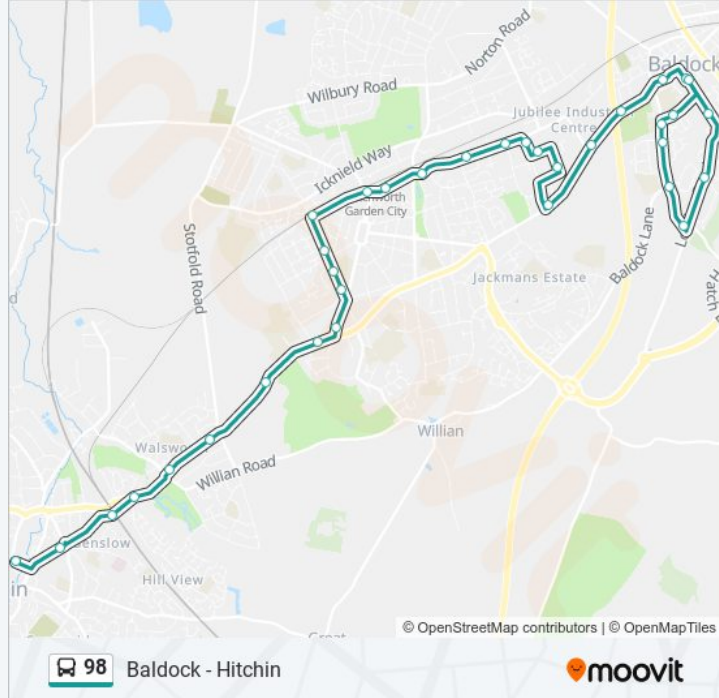

Direction: Baldock

34 stops

[VIEW LINE SCHEDULE](#)

- Hermitage Road, Hitchin
- Verulam Road, Hitchin
- Hitchin Railway Station, Hitchin
- North Herts College, Hitchin
- Walsworth Cross Roads, Hitchin
- Queenswood Drive, Hitchin
- Rosehill Hospital, Letchworth
- Highfield, Letchworth
- Hitchin Road, Letchworth
- Sollershott Roundabout, Letchworth
- Parker Close, Letchworth
- Campers Avenue, Letchworth
- Station Way, Letchworth
- Letchworth Railway Station West, Letchworth
- Letchworth Railway Station East, Letchworth
- Rushby Mead, Letchworth
- Arden Press Way, Letchworth
- Dunhams Lane, Letchworth
- Fourth Avenue, Letchworth
- Third Avenue, Letchworth
- Sainsbury'S, Letchworth
- Leisure Centre, Letchworth

Direction: Baldock

Stops: 34

Trip Duration: 42 min

Line Summary:

Jubilee Road, Letchworth

Hopewell Road, Baldock

The Gardens, Baldock

Market Place, Baldock

Direction: Baldock

9 stops

[VIEW LINE SCHEDULE](#)

Market Place, Baldock

Park Gardens, Baldock

Mansfield Road, Baldock

Park Drive, Baldock

Willian Way, Baldock

Direction: Hitchin

Stops: 36

Trip Duration: 45 min

Line Summary:

Rushby Mead, Letchworth

Letchworth Railway Station East, Letchworth

Letchworth Railway Station West, Letchworth

Station Way, Letchworth