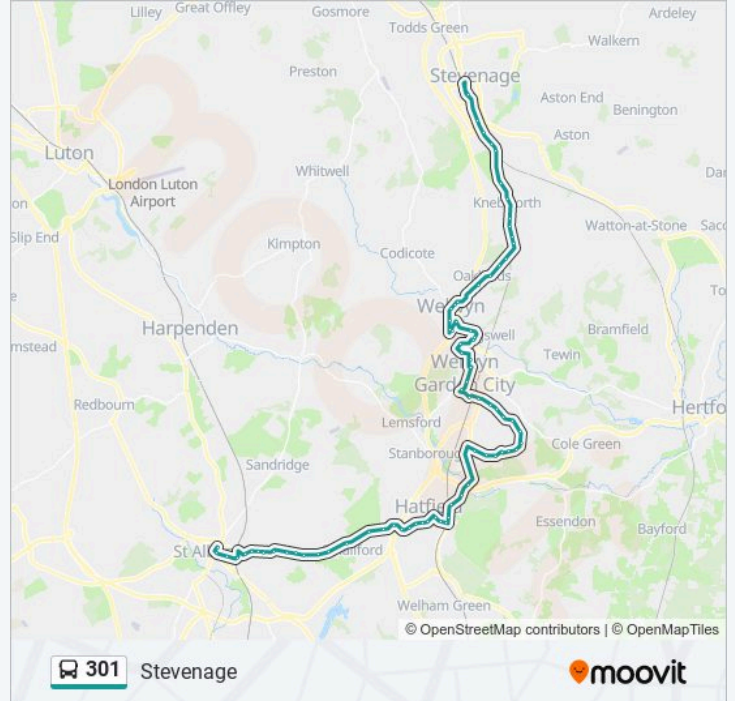

**Direction: St Albans**

78 stops

[VIEW LINE SCHEDULE](#)

Lister Hospital, Coreys Mill  
John Henry Newman School, Coreys Mill  
The Archways Hotel, Stevenage Old Town  
The Mulberry Tree, Stevenage Old Town  
Methodist Church, Stevenage Old Town

Pentley Park, Welwyn Garden City

Great Dell, Digswell Park

Shoplands, Digswell Park

Oakdale, Digswell Park

Monks Walk School, Digswell Park

Digswell Park Road, Digswell Park

Pumping Station, Digswell Park

Sherrardswood School, Digswell Park