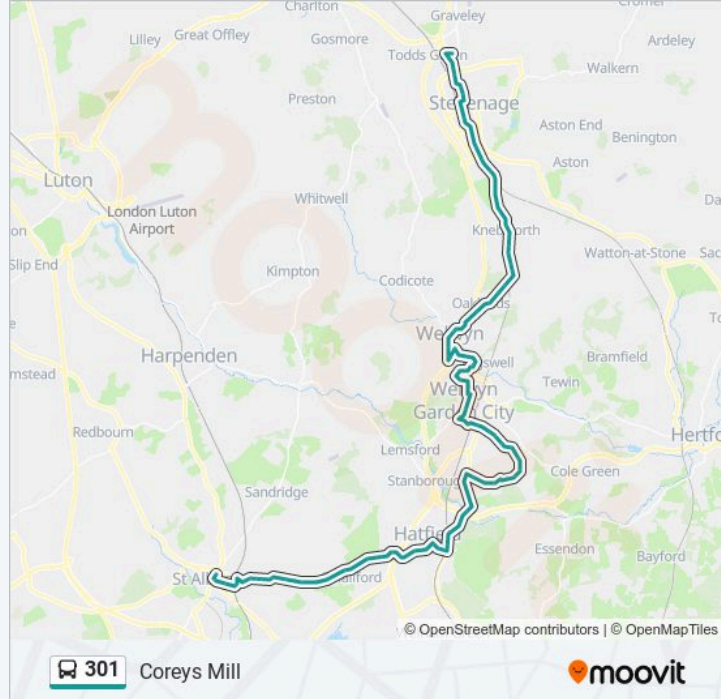

Great Dell, Digswell Park

Shoplands, Digswell Park

Oakdale, Digswell Park

Monks Walk School, Digswell Park

Digswell Park Road, Digswell Park

Pumping Station, Digswell Park

Sherrardswood School, Digswell Park

**Direction: St Albans**

78 stops

[VIEW LINE SCHEDULE](#)

Lister Hospital, Coreys Mill  
John Henry Newman School, Coreys Mill  
The Archways Hotel, Stevenage Old Town  
The Mulberry Tree, Stevenage Old Town  
Methodist Church, Stevenage Old Town