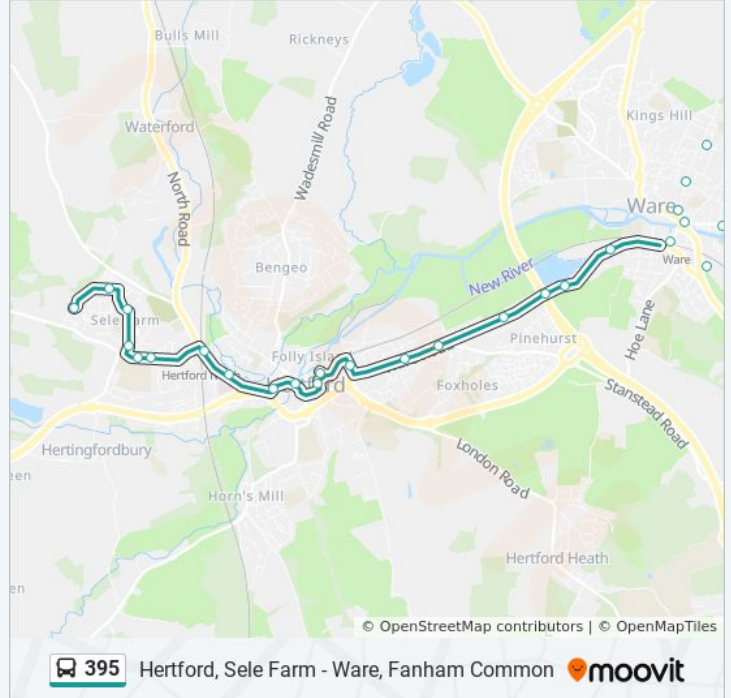

Pumping Station, Chadwell

Hertford Regional College, Ware

The Snug, Ware

King Edwards Road, Ware

Sandeman Gardens, Ware

Fanhams Road, Ware

The Jolly Bargeman Ph, Ware

Winton Road, Ware

Kings Road, Hertford

Foxholes Avenue, Hertford

Hamels Drive, Pinehurst

Divot Place, Pinehurst

Martins Drive, Pinehurst

Badgers Close, Pinehurst

Jasmine Drive, Pinehurst

Roebuck Close, Pinehurst

Sunday	Not Operational
Monday	18:50 - 19:20
Tuesday	18:50 - 19:20
Wednesday	18:50 - 19:20
Thursday	18:50 - 19:20
Friday	18:50 - 19:20
Saturday	18:19 - 18:49

395 bus Info

Direction: Ware

Stops: 28

Trip Duration: 25 min

Line Summary:

Fanhams Road, Ware

The Jolly Bargeman Ph, Ware

Winton Road, Ware

Musley Lane, Ware

The Angel Ph, Ware

Bowling Road, Ware

Marsh Lane, Ware