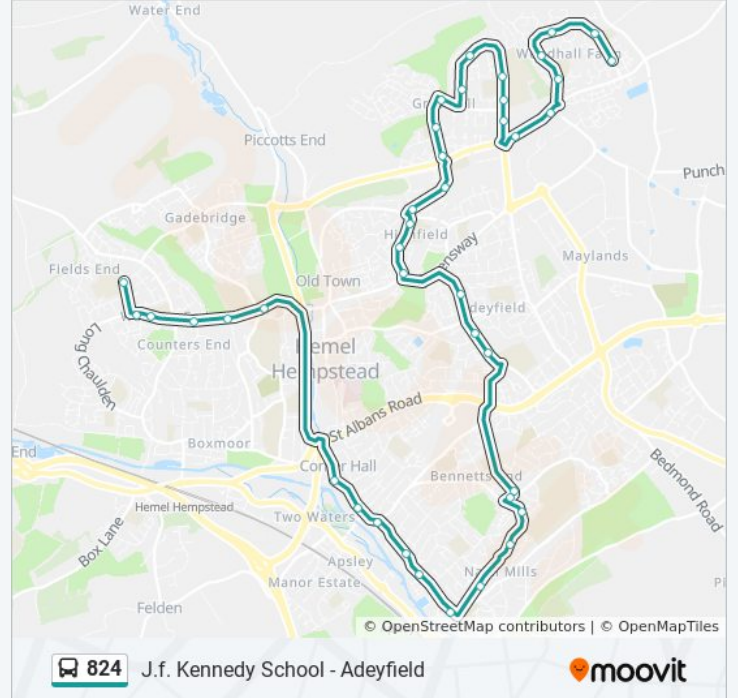

**Direction: Cupid Green**

36 stops

[VIEW LINE SCHEDULE](#)

- John F Kennedy School Grounds, Warners End
- Stoneycroft Shops, Warners End
- Gravel Lane, Warners End
- The Cavendish School, Hammerfield
- Gadebridge Road, Hammerfield
- Corner Hall, Two Waters
- Seaton Road, Frogmore End
- Belswains Lane, Frogmore End
- Belmont Road, Bennetts End
- Oliver Rise, Bennetts End
- Primary School, Nash Mills
- Fairacre, Bennetts End
- Horselers, Bennetts End
- Great Elms Road, Bennetts End
- Shops, Bennetts End
- Belsize Road, Bennetts End
- School, Adeyfield
- Queensway, Highfield
- Mercers, Highfield
- Bellgate Shops, Highfield
- Westerdale, Highfield
- Wensleydale, Highfield

**Stops:** 36

**Trip Duration:** 50 min

**Line Summary:**

Crawley Drive, Grovehill

Henry Wells Square, Grovehill

Turnpike Green, Grovehill

Avon Square, Grovehill

Thames Avenue, Grovehill

Cuffley Court, Cupid Green

**Direction: Warners End**

40 stops

[VIEW LINE SCHEDULE](#)

Cuffley Court, Cupid Green

Coleridge Crescent, Cupid Green

Dunster Road, Cupid Green

Denham Close, Cupid Green

Gadebridge Road, Hammerfield

The Cavendish School, Hammerfield

Gravel Lane, Warners End

Stoneycroft Shops, Warners End

Hollybush Lane, Warners End

John F Kennedy School Grounds, Warners End

824 bus time schedules and route maps are available in an offline PDF at [moovitapp.com](https://moovitapp.com). Use the [Moovit App](#) to see live bus times, train schedule or subway schedule, and step-by-step directions for all public transit in London.