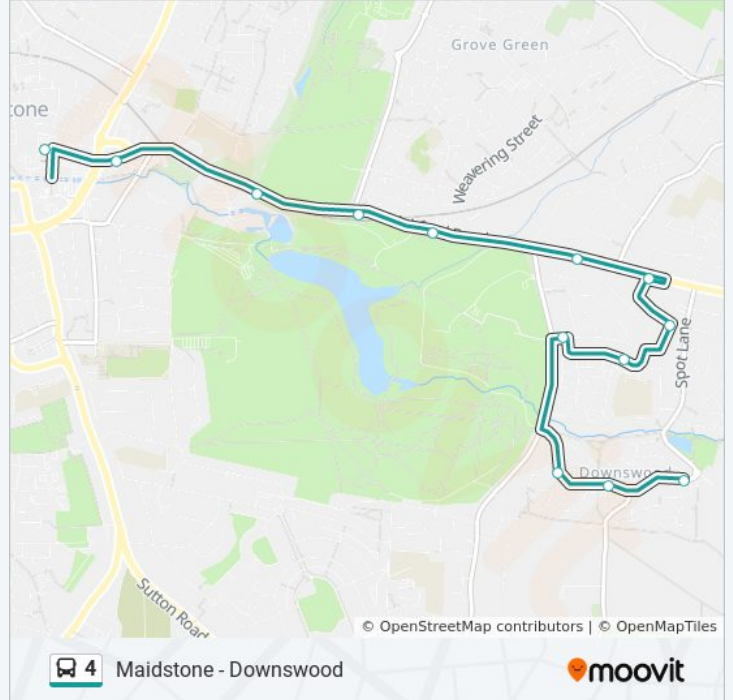

4 bus Info

Direction: Downswood

Stops: 14

Trip Duration: 16 min

Line Summary:

Direction: Maidstone

13 stops

[VIEW LINE SCHEDULE](#)

- Pennine Way, Downswood
- Horton Downs, Downswood
- Foxden Drive, Downswood
- Lambourne Road, Madginford
- Egremont Road Shops, Madginford
- Royston Road, Madginford
- The Rose, Bearsted
- The Landway, Bearsted
- Weaving Street, Maidstone
- New Cut Road, Maidstone
- Turkey Mill, Maidstone
- Haynes, Maidstone
- Chequers Bus Station, Maidstone

4 bus Time Schedule

Maidstone Route Timetable:

Sunday	Not Operational
Monday	9:13 AM - 6:08 PM
Tuesday	9:13 AM - 6:08 PM
Wednesday	9:13 AM - 6:08 PM
Thursday	9:13 AM - 6:08 PM
Friday	9:13 AM - 6:08 PM
Saturday	9:13 AM - 5:13 PM

4 bus Info

Direction: Maidstone

Stops: 13

Trip Duration: 17 min

Line Summary:

4 bus time schedules and route maps are available in an offline PDF at moovitapp.com. Use the [Moovit App](#) to see live bus times, train schedule or subway schedule, and step-by-step directions for all public transit in London.