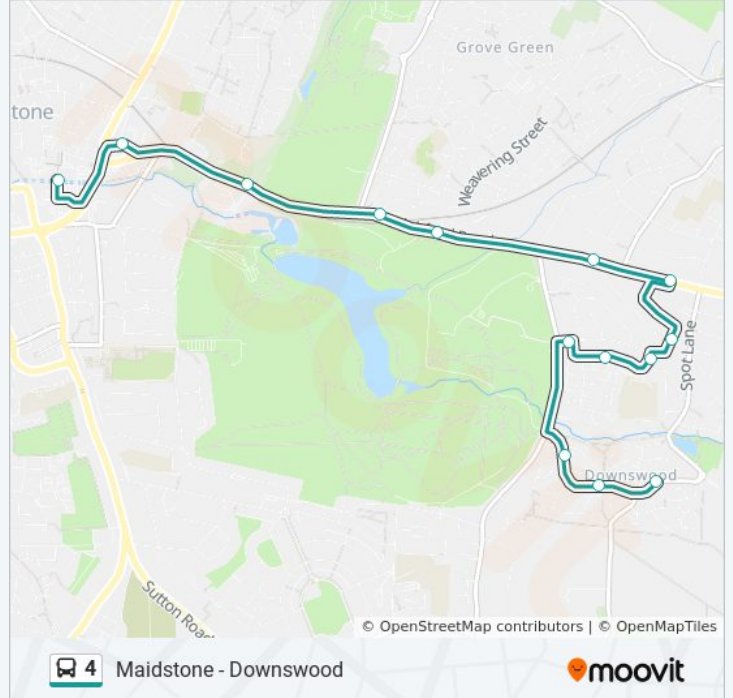

Use the Moovit App to find the closest 4 bus station near you and find out when is the next 4 bus arriving.

Direction: Downswood

14 stops

[VIEW LINE SCHEDULE](#)

Chequers Bus Station, Maidstone

Haynes, Maidstone

Lambourne Road, Madginford

Foxden Drive, Downswood

Horton Downs, Downswood

Gorham Drive, Downswood

4 bus Time Schedule

Downswood Route Timetable:

Sunday	Not Operational
Monday	9:52 AM - 5:45 PM
Tuesday	9:52 AM - 5:45 PM
Wednesday	9:52 AM - 5:45 PM
Thursday	9:52 AM - 5:45 PM
Friday	9:52 AM - 5:45 PM
Saturday	8:52 AM - 4:52 PM

4 bus Info

Direction: Downswood

Stops: 14

Trip Duration: 16 min

Line Summary:

Direction: Maidstone

13 stops

[VIEW LINE SCHEDULE](#)