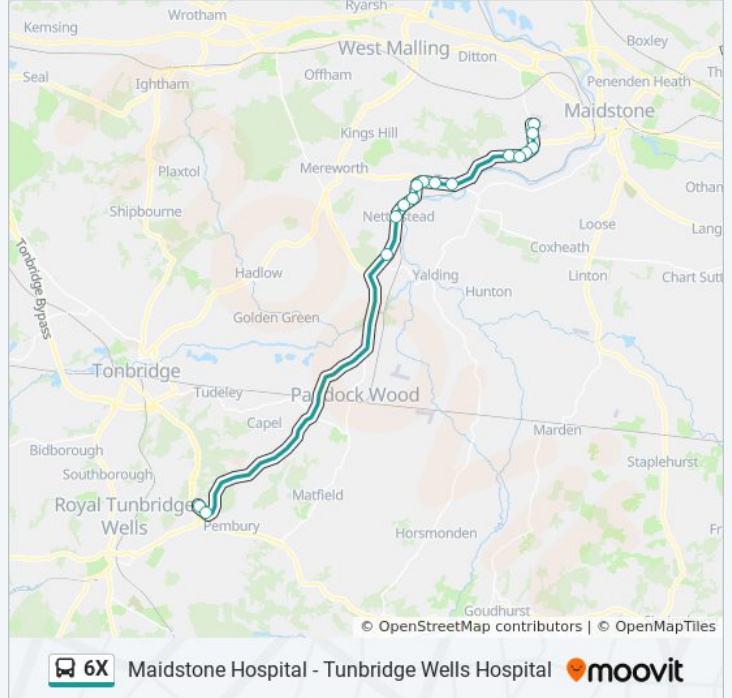

Use the Moovit App to find the closest 6X bus station near you and find out when is the next 6X bus arriving.

Direction: Barming Heath

16 stops

[VIEW LINE SCHEDULE](#)

- Tunbridge Wells Hospital, Pembury
- Mercure Hotel, Pembury
- The Hop Pole, Nettlestead Green
- Gibbs Hill, Nettlestead
- Village Hall, Nettlestead
- Railway Station, Watringbury
- Glebe Meadow, Watringbury
- The Watringbury, Watringbury
- Valley Court, Teston
- The Street, Teston
- The Bull, Barming
- Glebe Lane, Barming
- Beverley Road, Barming
- Fountain Lane, Barming
- Oakapple Lane, Barming Heath
- Maidstone Hospital, Barming Heath

6X bus Time Schedule

Barming Heath Route Timetable:

Sunday	6:50 AM - 9:30 PM
Monday	6:50 AM - 9:30 PM
Tuesday	6:50 AM - 9:30 PM
Wednesday	6:50 AM - 9:30 PM
Thursday	6:50 AM - 9:30 PM
Friday	6:50 AM - 9:30 PM
Saturday	6:50 AM - 9:30 PM

6X bus Info

Direction: Barming Heath

Stops: 16

Trip Duration: 30 min

Line Summary:

Direction: Pembury

31 stops

[VIEW LINE SCHEDULE](#)

6X bus Info

Direction: Pembury

Stops: 31

Trip Duration: 30 min

Line Summary:

Beverley Road, Barming

Glebe Lane, Barming

The Bull, Barming