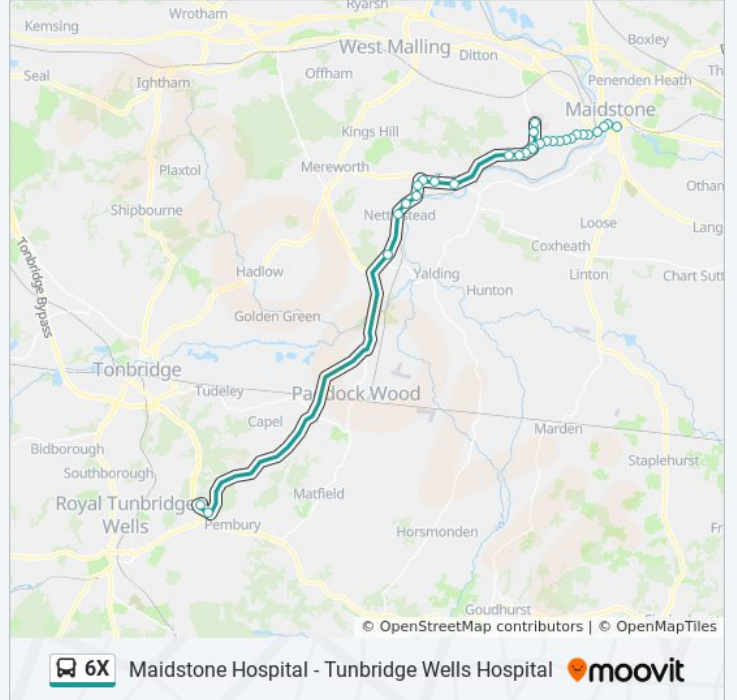

Use the Moovit App to find the closest 6X bus station near you and find out when is the next 6X bus arriving.

Direction: Barming Heath

16 stops

[VIEW LINE SCHEDULE](#)

- Tunbridge Wells Hospital, Pembury
- Mercure Hotel, Pembury
- The Hop Pole, Nettlestead Green
- Gibbs Hill, Nettlestead
- Village Hall, Nettlestead
- Railway Station, Watringbury
- Glebe Meadow, Watringbury
- The Watringbury, Watringbury
- Valley Court, Teston
- The Street, Teston
- The Bull, Barming
- Glebe Lane, Barming
- Beverley Road, Barming
- Fountain Lane, Barming
- Oakapple Lane, Barming Heath
- Maidstone Hospital, Barming Heath

6X bus Info

Direction: Pembury

Stops: 31

Trip Duration: 30 min

Line Summary:

Beverley Road, Barming

Glebe Lane, Barming

The Bull, Barming

The Street, Teston

Valley Court, Teston

The Wateringbury, Wateringbury

Glebe Meadow, Wateringbury

Railway Station, Wateringbury

Village Hall, Nettlestead

Gibbs Hill, Nettlestead

The Hop Pole, Nettlestead Green

Mercure Hotel, Pembury

Tunbridge Wells Hospital, Pembury

6X bus time schedules and route maps are available in an offline PDF at moovitapp.com. Use the [Moovit App](#) to see live bus times, train schedule or subway schedule, and step-by-step directions for all public transit in London.