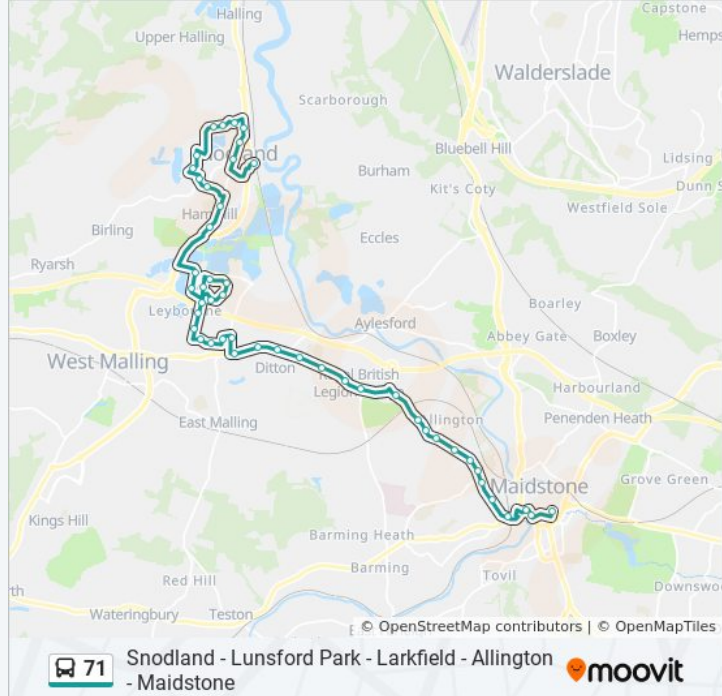

Ditton Corner, Ditton

Ta Centre, Ditton

Teapot Lane, Aylesford

Retail Park, Aylesford

Preston Hall, Aylesford

Coldharbour Roundabout, Aylesford

Sir Thomas Wyatt, Allington

Allington Way, Allington

Conway Road, Allington

Grace Avenue, Allington

Buckland Lane, Allington

London Road Retail Park, Allington

Somerfield Hospital, Maidstone

Bower Mount Road, Maidstone

Rocky Hill, Maidstone

The Cannon, Maidstone

Mill Street, Maidstone

Chequers Bus Station, Maidstone

Direction: Snodland

48 stops

[VIEW LINE SCHEDULE](#)

71 bus Time Schedule

Snodland Route Timetable:

Sunday