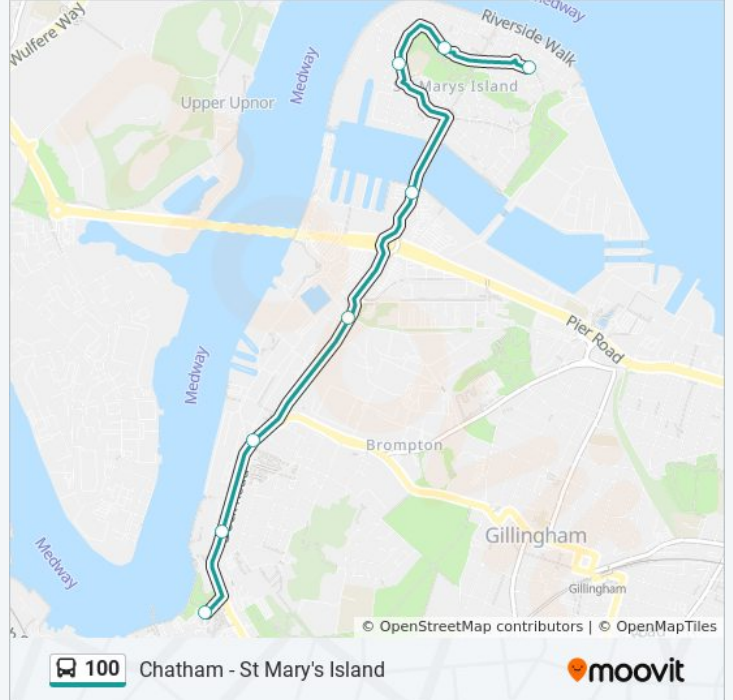

100 bus time schedules and route maps are available in an offline PDF at moovitapp.com. Use the [Moovit App](#) to see live bus times, train schedule or subway schedule, and step-by-step directions for all public transit in London.

[About Moovit](#) • [MaaS Solutions](#) • [Supported Countries](#) • [Mooviter Community](#)

© 2024 Moovit - All Rights Reserved

Check Live Arrival Times