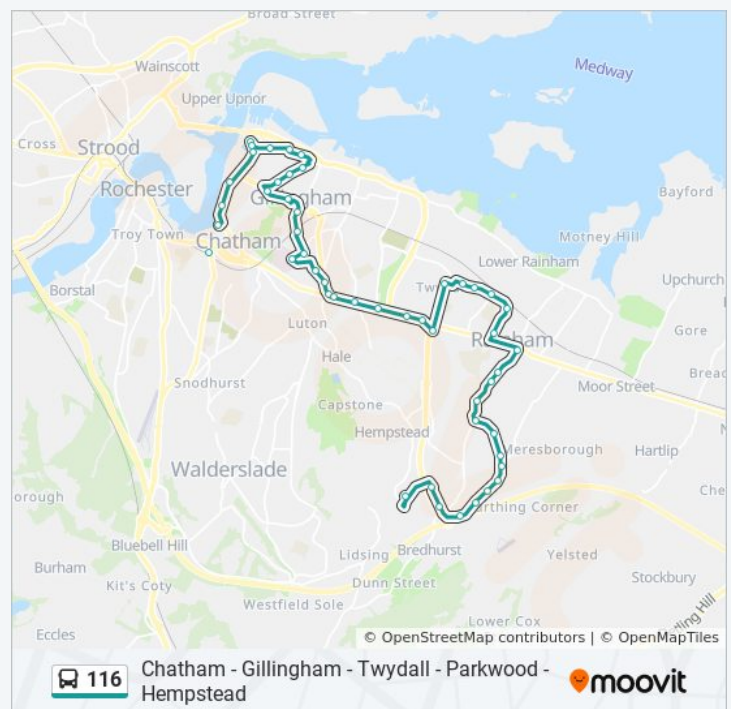

Wingham Close, Twydall

Beechings Green, Twydall

Hempstead Route Timetable:

Sunday	Not Operational
Monday	7:25 AM - 6:17 PM
Tuesday	7:25 AM - 6:17 PM
Wednesday	7:25 AM - 6:17 PM
Thursday	7:25 AM - 6:17 PM
Friday	7:25 AM - 6:17 PM
Saturday	7:40 AM - 4:40 PM

116 bus Info

Direction: Hempstead

Stops: 49

Trip Duration: 61 min

Line Summary:

Truro Close, Twydall

Ely Close, Twydall

Danson Way, Twydall