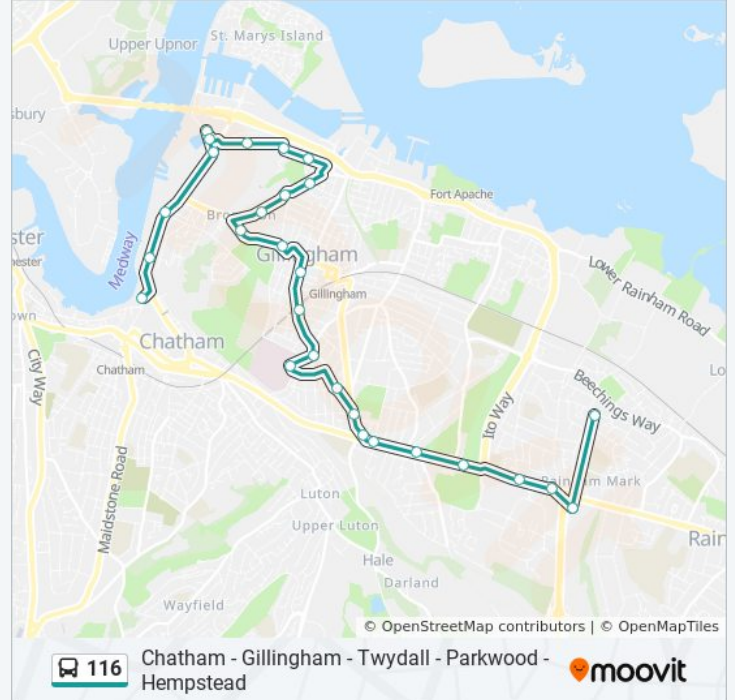

Direction: Chatham

49 stops

[VIEW LINE SCHEDULE](#)

- Hempstead Valley Shopping Centre, Hempstead
- Kenyon Walk, Wigmore
- Fowler Close, Wigmore
- Deanwood Drive Bottom, Parkwood
- Hawbeck Road, Parkwood
- St Augustine School, Parkwood
- Nares Road, Parkwood
- Lovelace Close, Parkwood
- Shopping Centre, Parkwood
- Campleshon Road, Parkwood
- Deanwood Drive Top, Parkwood
- Lyndhurst Avenue, Rainham
- Highfield Road, Rainham
- Broadview Shops, Rainham
- Manor Farm, Rainham
- Roberts Road, Rainham
- Danson Way, Twydall
- Monmouth Close, Twydall
- Beechings Green, Twydall
- Wingham Close, Twydall
- Shops, Twydall

Jezreels, Gillingham

Barnsole Road, Darland

Woodlands Road South End, Darland

Featherby Road South, Gillingham

Eastcourt Lane, Gillingham

Tesco, Rainham

Shops, Twydall

116 bus time schedules and route maps are available in an offline PDF at moovitapp.com. Use the [Moovit App](#) to see live bus times, train schedule or subway schedule, and step-by-step directions for all public transit in London.