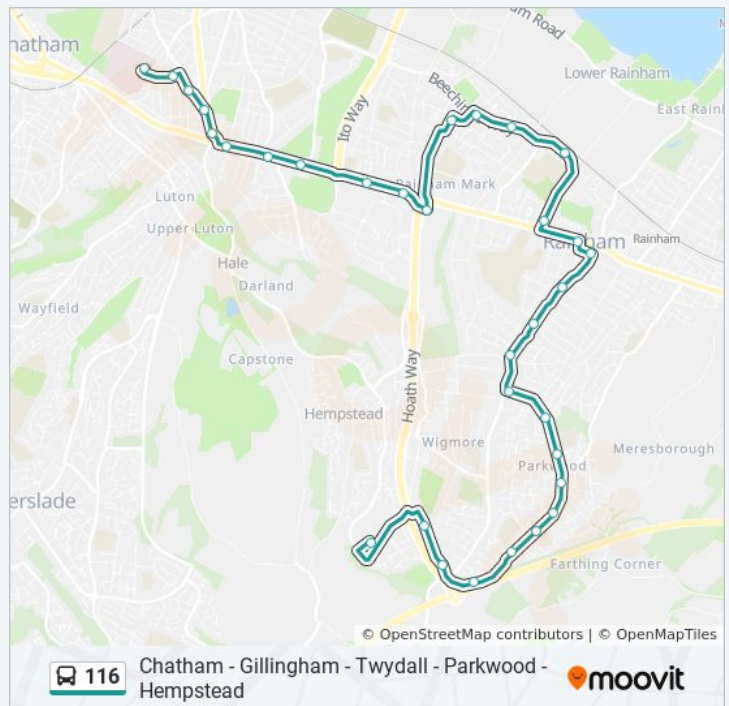

Kenyon Walk, Wigmore
Fowler Close, Wigmore
Deanwood Drive Bottom, Parkwood
Hawbeck Road, Parkwood
St Augustine School, Parkwood
Nares Road, Parkwood
Lovelace Close, Parkwood
Shopping Centre, Parkwood
Campleshon Road, Parkwood
Deanwood Drive Top, Parkwood
Lyndhurst Avenue, Rainham
Highfield Road, Rainham
Broadview Shops, Rainham
Manor Farm, Rainham
Roberts Road, Rainham
Danson Way, Twydall
Monmouth Close, Twydall
Beechings Green, Twydall
Wingham Close, Twydall
Shops, Twydall
Tesco, Rainham
Eastcourt Lane, Gillingham
Featherby Road South, Gillingham
Woodlands Road South End, Darland
Barnsole Road, Darland
Jezreels, Gillingham
Jezreels Canterbury Street, Gillingham
Gillingham Park, Gillingham
Byron Primary School, Gillingham
Montgomery Road, Gillingham
Medway Maritime Hospital, Gillingham

Tuesday	6:01 PM
Wednesday	6:01 PM
Thursday	6:01 PM
Friday	6:01 PM
Saturday	5:51 PM

116 bus Info

Direction: Gillingham
Stops: 32
Trip Duration: 39 min
Line Summary:

Direction: Hempstead

116 bus Time Schedule