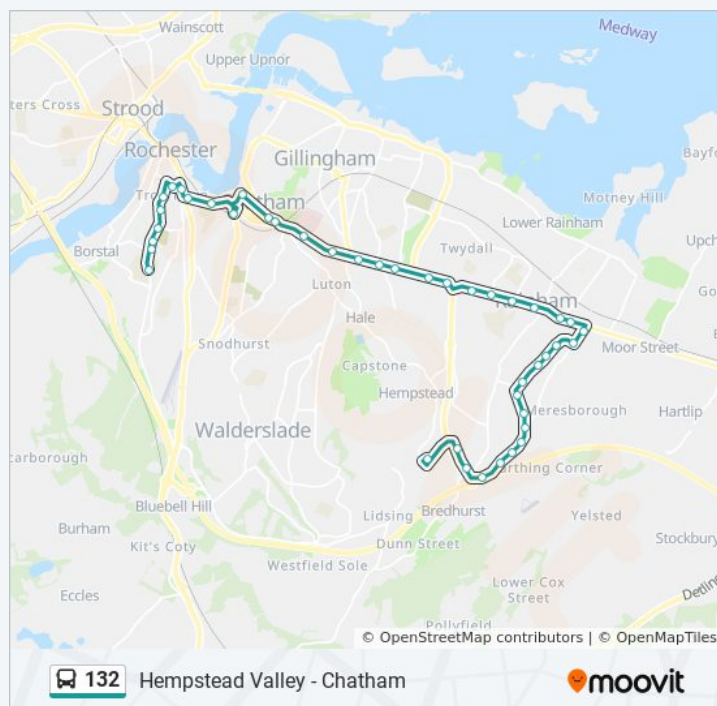

43 stops

[VIEW LINE SCHEDULE](#)

Hempstead Valley Shopping Centre, Hempstead

Kenyon Walk, Wigmore

Fowler Close, Wigmore

Deanwood Drive Bottom, Parkwood

Hawbeck Road, Parkwood

St Augustine School, Parkwood

Eastcourt Lane, Gillingham

Featherby Road South, Gillingham

Woodlands Road South End, Darland

Barnsole Road, Darland

Jezreels, Gillingham

St Augustines Church, Gillingham

Windmill Road, Chatham

Institute Road, Chatham

High Street Gala Bingo, Chatham

Rochester Route Timetable:

Sunday	Not Operational
Monday	7:01 AM
Tuesday	7:01 AM
Wednesday	7:01 AM
Thursday	7:01 AM
Friday	7:01 AM
Saturday	Not Operational

132 bus Info

Direction: Rochester

Stops: 43

Trip Duration: 71 min

Line Summary:

Waterfront Bus Station

Chatham Railway Station, Chatham

St Bart's Hospital, Chatham

Jacksons Fields, Rochester

Star Hill, Rochester