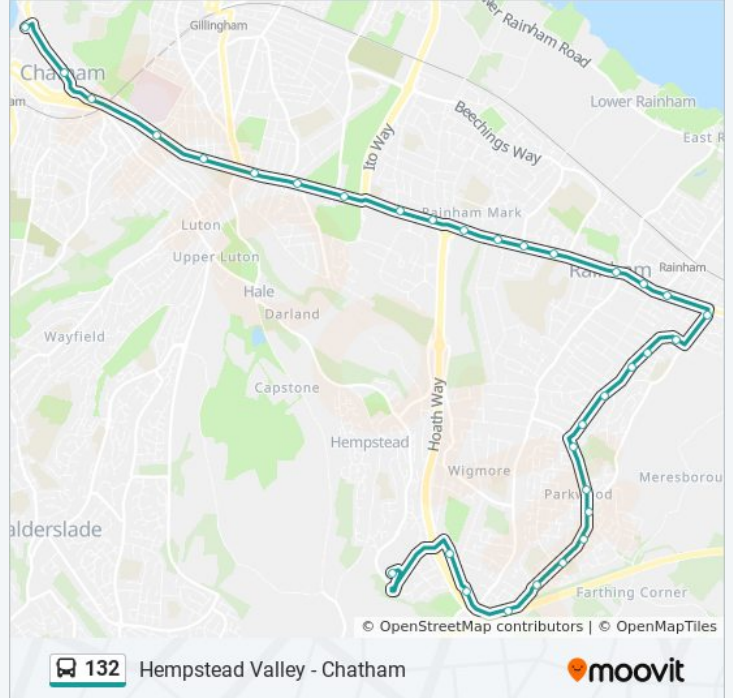

Direction: Hempstead

45 stops

[VIEW LINE SCHEDULE](#)

Grammar Schools, Rochester
 Breton Road, Rochester
 Warden Road, Rochester
 St Margaret's Cemetery, Rochester
 Watts Avenue, Rochester
 East Row, Rochester
 Star Hill, Rochester
 Jacksons Fields, Rochester
 St Bart's Hospital, Chatham
 Chatham Railway Station, Chatham
 Waterfront Bus Station, Chatham
 The Brook Iceland, Chatham
 Institute Road, Chatham
 Windmill Road, Chatham

132 bus Info

Direction: Hempstead
Stops: 45
Trip Duration: 40 min
Line Summary:

St Augustines Church, Gillingham
 Gillingham Park, Gillingham
 Jezreels Canterbury Street, Gillingham
 Jezreels, Gillingham
 Barnsole Road, Darland
 Woodlands Road South End, Darland
 Featherby Road South, Gillingham
 Eastcourt Lane, Gillingham
 Tesco, Rainham
 Caldew Avenue, Rainham
 Pump Lane, Rainham
 Bloors Lane, Rainham
 Roberts Road, Rainham
 Holding Street, Rainham
 White Horse, Rainham
 Mierscourt Close, Rainham
 Lonsdale Drive End, Rainham
 Herbert Road, Rainham
 Arthur Road, Rainham
 Ploughmans Way West, Rainham
 Tanker Hill, Parkwood
 Campleshon Road, Parkwood
 Shopping Centre, Parkwood
 Lovelace Close, Parkwood
 Nares Road, Parkwood
 St Augustine School, Parkwood
 Hawbeck Road, Parkwood
 Deanwood Drive Bottom, Parkwood
 Fowler Close, Wigmore
 Kenyon Walk, Wigmore
 Hempstead Valley Shopping Centre, Hempstead

43 stops

[VIEW LINE SCHEDULE](#)

Hempstead Valley Shopping Centre, Hempstead

Kenyon Walk, Wigmore

Fowler Close, Wigmore

Deanwood Drive Bottom, Parkwood

Hawbeck Road, Parkwood

St Augustine School, Parkwood