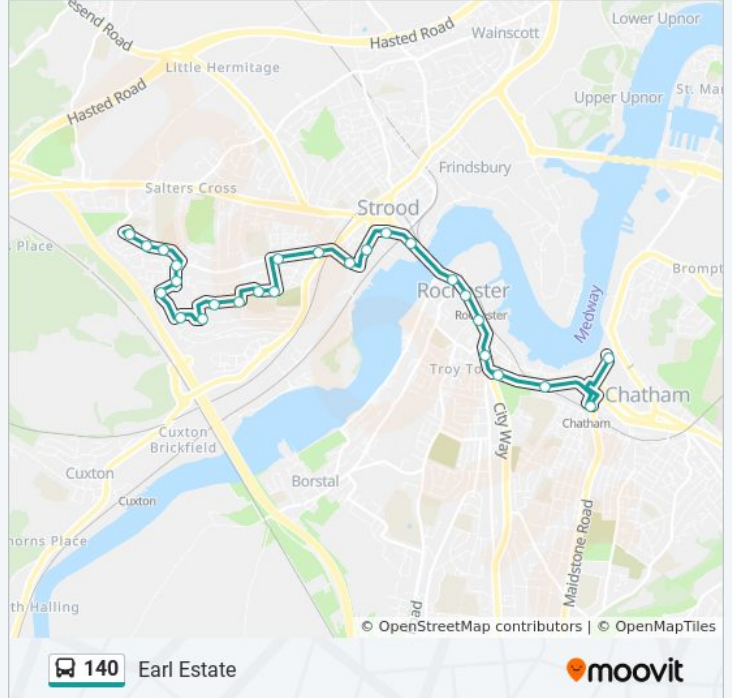

140 bus Info

Direction: Chatham

Stops: 24

Trip Duration: 24 min

Line Summary:

Chatham Railway Station, Chatham

Waterfront Bus Station

Direction: Earl Estate

26 stops

[VIEW LINE SCHEDULE](#)

Waterfront Bus Station (A4)

Chatham Railway Station, Chatham

St Bart's Hospital, Chatham

Jacksons Fields, Rochester

Star Hill, Rochester

Rochester Community Hub, Rochester

Maple Road Top, Marlowe Park

Cedar Children's Academy, Marlowe Park

Holly Road, Marlowe Park

Lilac Crescent, Marlowe Park

140 bus Time Schedule

Earl Estate Route Timetable:

Sunday	8:45 AM - 5:15 PM
Monday	6:22 AM - 11:27 PM
Tuesday	6:22 AM - 11:27 PM
Wednesday	6:22 AM - 11:27 PM
Thursday	6:22 AM - 11:27 PM
Friday	6:22 AM - 11:27 PM
Saturday	6:37 AM - 10:27 PM

140 bus Info

Direction: Earl Estate

Stops: 26

Trip Duration: 27 min

Line Summary:

Glamford Road, Marlowe Park
Medical Centre, Marlowe Park
Chelmsford Road, Marlowe Park
Southwark Road, Marlowe Park
Bligh Way, Marlowe Park
Scholars Rise, Earl Estate
Albatross Avenue, Earl Estate
Bligh Way Shops, Earl Estate