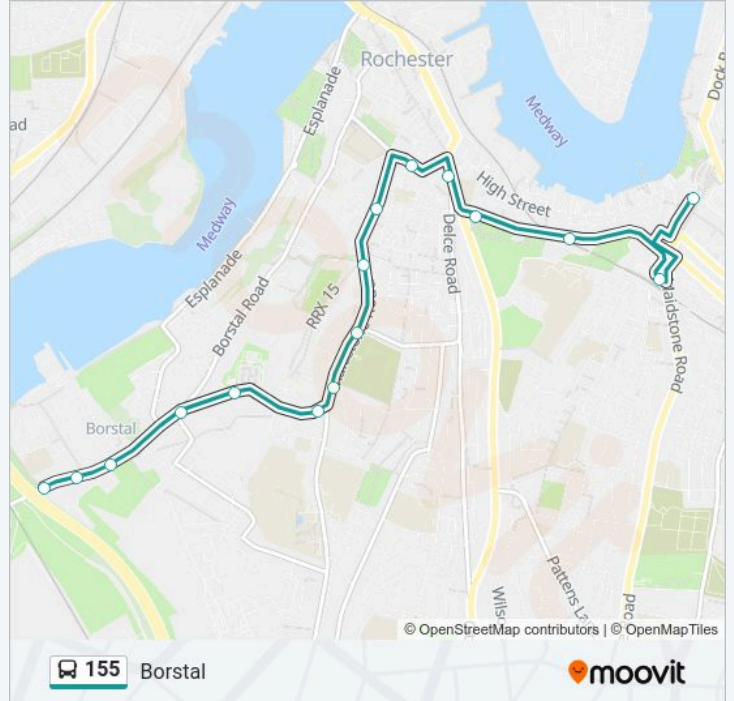

155

Borstal

Get The App

The 155 bus line (Borstal) has 2 routes. For regular weekdays, their operation hours are:

(1) Borstal: 07:13 - 17:23(2) Chatham: 07:34 - 17:46

Use the Moovit App to find the closest 155 bus station near you and find out when is the next 155 bus arriving.

Direction: Borstal

16 stops

[VIEW LINE SCHEDULE](#)

Waterfront Bus Station
Chatham Railway Station, Chatham
St Bart's Hospital, Chatham
Jacksons Fields, Rochester
Star Hill, Rochester
East Row, Rochester
Watts Avenue, Rochester
Longley Road, Rochester
St Margaret's Cemetery, Rochester
Warden Road, Rochester
Priestfields, Rochester
Foord Almshouses, Borstal
Cookham Hill, Borstal
The White Horse, Borstal
Silver Hill, Borstal
Village Surgery, Borstal

155 bus Time Schedule

Borstal Route Timetable:

Sunday	09:00 - 17:00
Monday	07:13 - 17:23
Tuesday	07:13 - 17:23
Wednesday	07:13 - 17:23
Thursday	07:13 - 17:23
Friday	07:13 - 17:23
Saturday	10:03 - 17:03

155 bus Info

Direction: Borstal

Stops: 16

Trip Duration: 16 min

Line Summary:

Direction: Chatham

14 stops

[VIEW LINE SCHEDULE](#)

- Village Surgery, Borstal
- Silver Hill, Borstal
- The White Horse, Borstal
- Cookham Hill, Borstal
- Foord Almshouses, Borstal
- Warden Road, Rochester
- St Margaret's Cemetery, Rochester
- Watts Avenue, Rochester
- East Row, Rochester
- Star Hill, Rochester
- Jacksons Fields, Rochester
- St Bart's Hospital, Chatham
- Railway Station New Cut, Chatham
- Waterfront Bus Station