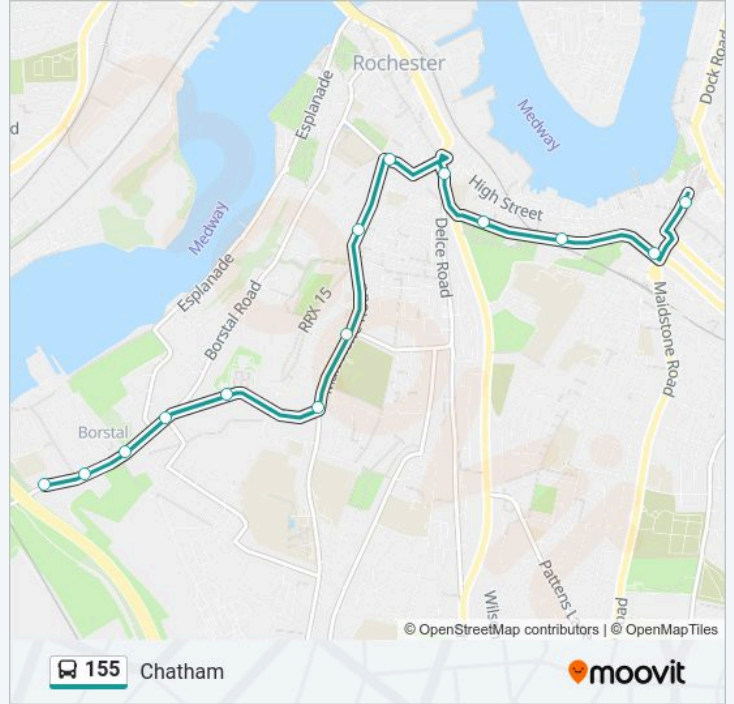

155

Borstal

Get The App

The 155 bus line (Borstal) has 2 routes. For regular weekdays, their operation hours are:

(1) Borstal: 07:13 - 17:23(2) Chatham: 07:34 - 17:46

Use the Moovit App to find the closest 155 bus station near you and find out when is the next 155 bus arriving.

Direction: Borstal

16 stops

[VIEW LINE SCHEDULE](#)

Waterfront Bus Station
Chatham Railway Station, Chatham
St Bart's Hospital, Chatham
Jacksons Fields, Rochester
Star Hill, Rochester
East Row, Rochester
Watts Avenue, Rochester
Longley Road, Rochester
St Margaret's Cemetery, Rochester
Warden Road, Rochester
Priestfields, Rochester
Foord Almshouses, Borstal
Cookham Hill, Borstal
The White Horse, Borstal
Silver Hill, Borstal
Village Surgery, Borstal

Direction: Borstal

Stops: 16

Trip Duration: 16 min

Line Summary:

Direction: Chatham

14 stops

[VIEW LINE SCHEDULE](#)

- Village Surgery, Borstal
- Silver Hill, Borstal
- The White Horse, Borstal
- Cookham Hill, Borstal
- Foord Almshouses, Borstal
- Warden Road, Rochester
- St Margaret's Cemetery, Rochester
- Watts Avenue, Rochester
- East Row, Rochester
- Star Hill, Rochester
- Jacksons Fields, Rochester
- St Bart's Hospital, Chatham
- Railway Station New Cut, Chatham
- Waterfront Bus Station

Direction: Chatham

Stops: 14

Trip Duration: 16 min

Line Summary:

155 bus time schedules and route maps are available in an offline PDF at moovitapp.com. Use the Moovit App to see live bus times, train schedule or subway schedule, and step-by-step directions for all public transit in London.