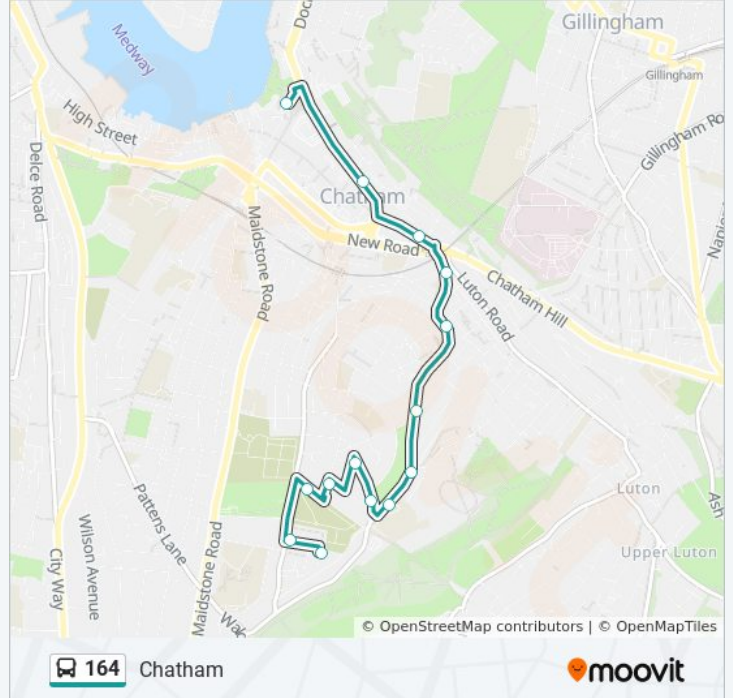

Direction: Chatham

14 stops

[VIEW LINE SCHEDULE](#)

Waterfront Bus Station (A6)
The Brook Iceland, Chatham
Institute Road, Chatham
Newnham Street, Chatham
St Paul's Church, Luton
Glencoe Road, White Road Estate
Shipwrights Avenue, White Road Estate
The Victory Academy, White Road Estate
Ansell Avenue, White Road Estate
Great South Avenue, White Road Estate
Whyman Avenue, White Road Estate
Underdown Avenue, White Road Estate
Palmerston Road, Chatham
Chatham Grove, Chatham

164 bus Info

Direction: Chatham

Stops: 14

Trip Duration: 10 min

Line Summary:

Direction: Chatham

15 stops

[VIEW LINE SCHEDULE](#)