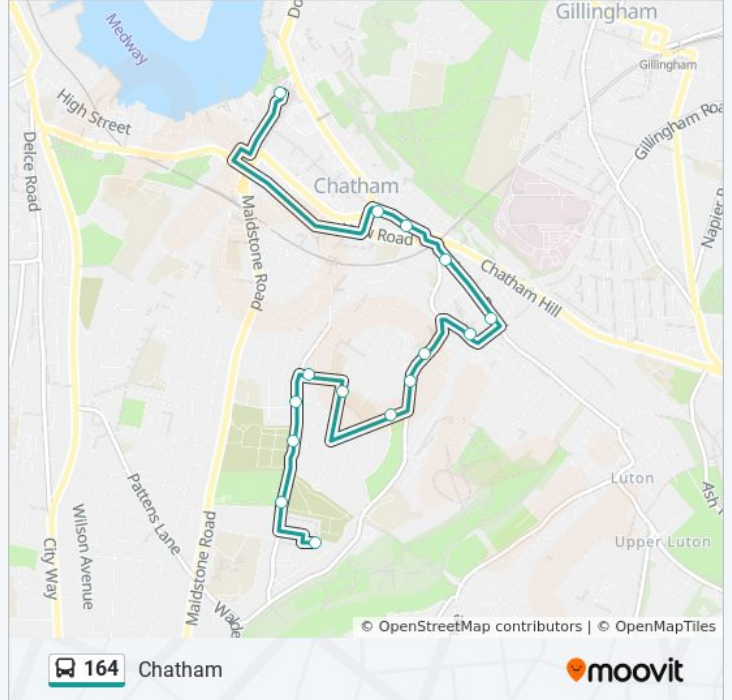

- Chatham Grove, Chatham
- Bournville Avenue, Chatham
- Freeman Gardens, White Road Estate
- Gerald Avenue, White Road Estate
- Buller Road, White Road Estate
- White Road, White Road Estate
- Haig Avenue, White Road Estate
- Glencoe Road, White Road Estate
- Magpie Hall Road, Chatham
- Listmas Road, Luton
- Castle Road, Luton
- Bank Street, Luton
- Institute Road, Chatham
- High Street Gala Bingo, Chatham
- Waterfront Bus Station (A6)

164 bus Time Schedule

Chatham Route Timetable:

Sunday	9:32 AM - 5:32 PM
Monday	7:02 AM - 6:22 PM
Tuesday	7:02 AM - 6:22 PM
Wednesday	7:02 AM - 6:22 PM
Thursday	7:02 AM - 6:22 PM
Friday	7:02 AM - 6:22 PM
Saturday	7:42 AM - 6:22 PM

164 bus Info

Direction: Chatham

Stops: 15

Trip Duration: 19 min

Line Summary:

164 bus time schedules and route maps are available in an offline PDF at moovitapp.com. Use the [Moovit App](#) to see live bus times, train schedule or subway schedule, and step-by-step directions for all public transit in London.