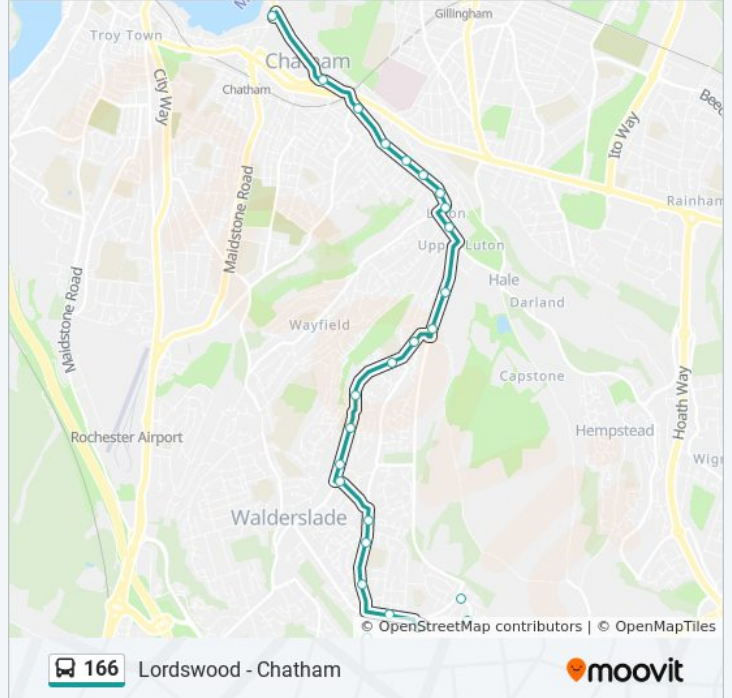

166 bus Info

Direction: Chatham

Stops: 29

Trip Duration: 30 min

Line Summary:

Albany Road, Luton

Castle Road, Luton

Bank Street, Luton

166 bus Info

Direction: Lordswood

Stops: 31

Trip Duration: 22 min

Line Summary:

Lordswood School, Lordswood

Lynton Drive, Lordswood

Achilles Road, Lordswood

The Kestrel Shopping Centre, Lordswood

Abinger Drive, Lordswood

Mayford Road, Lordswood

Arundel Close, Lordswood

Birch Drive, Walderslade

Timber Tops, Walderslade

Autumn Glade, Walderslade

Golden Wood Close, Walderslade

Copper Tree Walk, Lordswood

Lordswood Close, Lordswood

166 bus time schedules and route maps are available in an offline PDF at moovitapp.com. Use the [Moovit App](#) to see live bus times, train schedule or subway schedule, and step-by-step directions for all public transit in London.