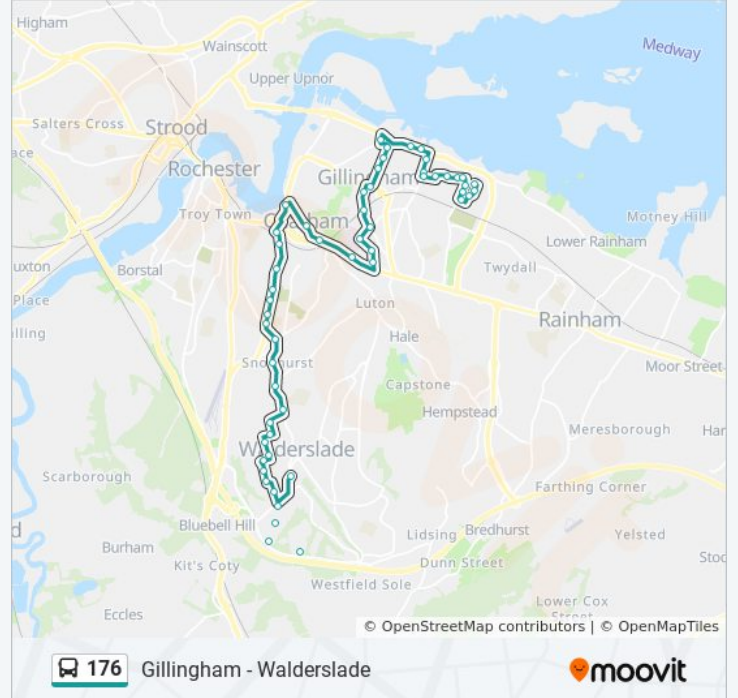

King Edward Road, Gillingham

Dial Road, Gillingham

Hewitt Close, Gillingham

Woodlands Road, Gillingham

Hazlemere Drive, Gillingham

Tangmere Close, Gillingham

Buttermere Close, Gillingham

Coniston Close, Gillingham

Plantation Road, Gillingham

Direction: Walderslade

51 stops

[VIEW LINE SCHEDULE](#)

Plantation Road, Gillingham

Hewitt Close, Gillingham

King Edward Road, Gillingham

Castlemaine Avenue, Gillingham