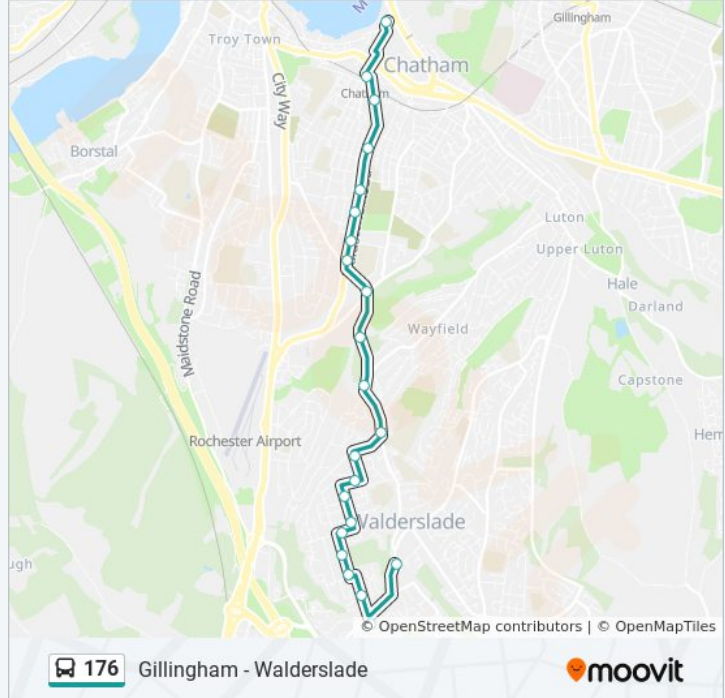

Oaks Dene, Walderslade

Catkin Close, Walderslade

Tunbury Avenue, Walderslade

Village Centre, Walderslade

Longhurst Drive, Walderslade

Victoria Road, Walderslade

Amanda Close, Weeds Wood

York Avenue, Weeds Wood

176 bus Info

Direction: Chatham

Stops: 25

Trip Duration: 22 min

Line Summary:

Letchworth Avenue, Chatham

Football Ground, Chatham

Cemetery, Chatham

Gladstone Road, Chatham

Westmount Avenue, Chatham

Chatham Railway Station, Chatham

Waterfront Bus Station

Direction: Gillingham

54 stops

[VIEW LINE SCHEDULE](#)

Alexandra Hospital, Walderslade