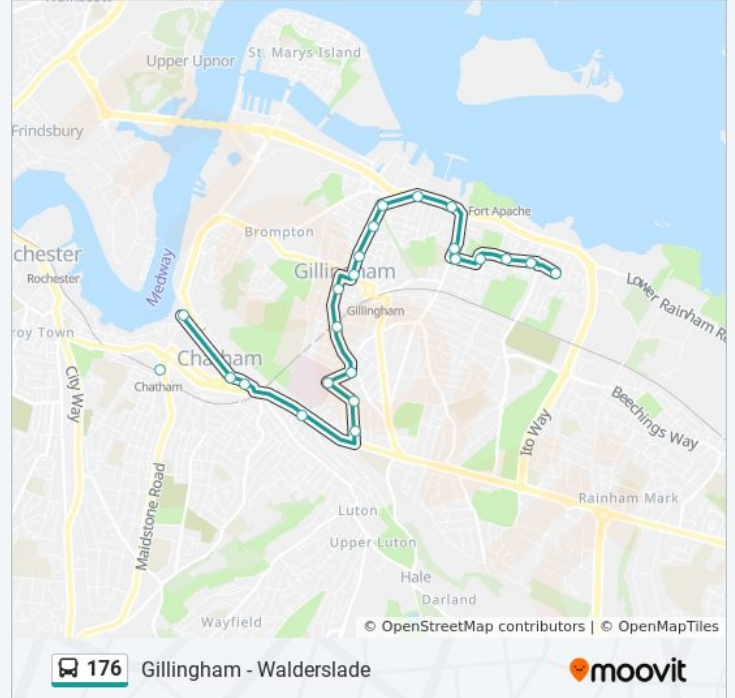

 176

Gillingham - Chatham - Walderslade

[Get The App](#)

The 176 bus line (Gillingham - Chatham - Walderslade) has 4 routes. For regular weekdays, their operation hours are: (1) Chatham: 7:10 AM - 5:53 PM(2) Chatham: 8:24 AM - 7:00 PM(3) Gillingham: 5:53 AM - 7:09 PM(4) Walderslade: 6:58 AM - 6:36 PM

Use the Moovit App to find the closest 176 bus station near you and find out when is the next 176 bus arriving.

Direction: Chatham
 23 stops
[VIEW LINE SCHEDULE](#)

176 bus Time Schedule
 Chatham Route Timetable:

176 bus Info
Direction: Chatham
Stops: 23
Trip Duration: 31 min
Line Summary:

Chatham Railway Station, Chatham

Waterfront Bus Station (A2)

Direction: Chatham

25 stops

[VIEW LINE SCHEDULE](#)

Alexandra Hospital, Walderslade

Oaks Dene, Walderslade

Catkin Close, Walderslade

Tunbury Avenue, Walderslade

Village Centre, Walderslade

Longhurst Drive, Walderslade

Victoria Road, Walderslade

Amanda Close, Weeds Wood

York Avenue, Weeds Wood