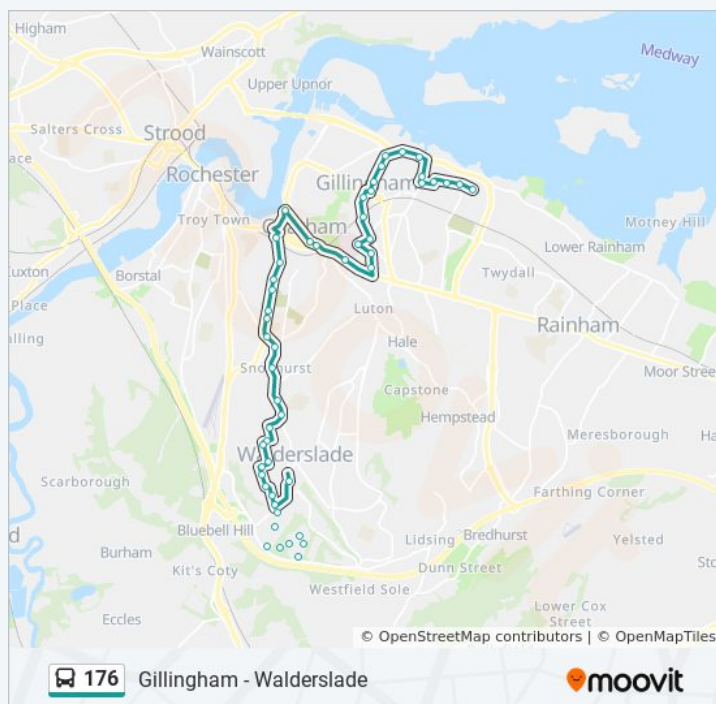

Oaks Dene, Walderslade

Catkin Close, Walderslade

Tunbury Avenue, Walderslade

Village Centre, Walderslade

Longhurst Drive, Walderslade

Victoria Road, Walderslade

Amanda Close, Weeds Wood

York Avenue, Weeds Wood

Sunday	9:16 AM - 5:44 PM
Monday	6:58 AM - 6:36 PM
Tuesday	6:58 AM - 6:36 PM
Wednesday	6:58 AM - 6:36 PM
Thursday	6:58 AM - 6:36 PM
Friday	6:58 AM - 6:36 PM
Saturday	6:47 AM - 6:17 PM

176 bus Info

Direction: Walderslade

Stops: 51

Trip Duration: 60 min

Line Summary:

Football Ground, Chatham
Letchworth Avenue, Chatham
Huntsmans Corner, Chatham
Magpie Hall Road Top, Chatham
Snodhurst Bottom, Walderslade
Snodhurst Avenue, Walderslade
Poachers Pocket, Walderslade
Silverweed Road, Weeds Wood
Sorrell Road, Weeds Wood
Pimpernel Way, Weeds Wood
Larkspur Road, Weeds Wood
York Avenue, Weeds Wood
Amanda Close, Weeds Wood
Victoria Road, Walderslade
Longhurst Drive, Walderslade
Foresters Close, Walderslade
Village Centre, Walderslade
Tunbury Avenue, Walderslade
Catkin Close, Walderslade
Oaks Dene, Walderslade
Podkin Wood, Walderslade
Spenlow Drive, Walderslade
Galena Close, Walderslade
Celestine Close, Walderslade
Alexandra Hospital, Walderslade