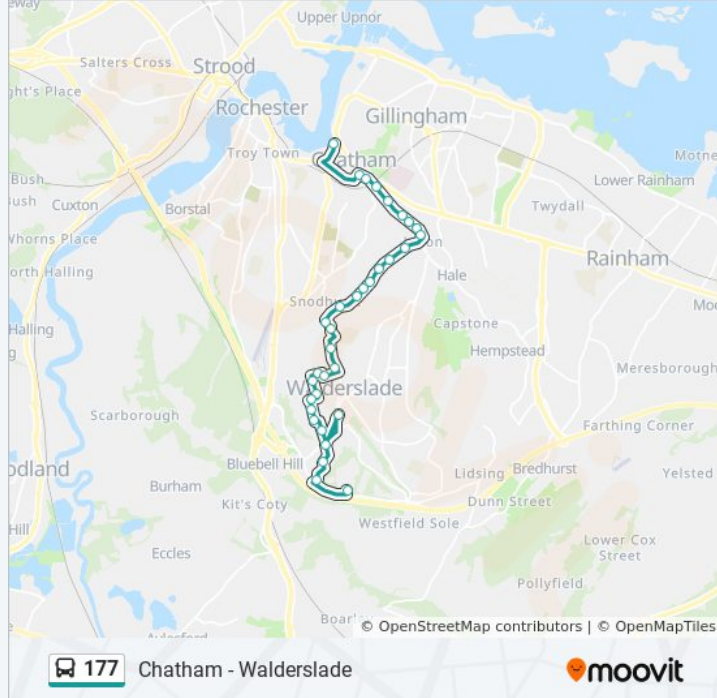

Direction: Chatham

33 stops

[VIEW LINE SCHEDULE](#)

- Alexandra Hospital, Walderslade
- Oaks Dene, Walderslade
- Catkin Close, Walderslade
- Tunbury Avenue, Walderslade
- Village Centre, Walderslade
- Longhurst Drive, Walderslade
- Victoria Road, Walderslade
- Amanda Close, Weeds Wood
- York Avenue, Weeds Wood
- Larkspur Road, Weeds Wood
- Pimpernel Way, Weeds Wood
- Sorrell Road, Weeds Wood
- Weeds Wood Road, Weeds Wood
- Weeds Wood Road Junction, Walderslade
- Poachers Pocket, Walderslade
- Tobruk Way, Wayfield
- Burma Way Bottom, Wayfield
- Cherbourg Crescent, Wayfield
- Shops, Wayfield
- Tedder Avenue, Wayfield
- Stalin Avenue, Wayfield
- Spar, Wayfield

177 bus Info

Direction: Chatham
Stops: 33
Trip Duration: 29 min
Line Summary:

Street End Road, Wayfield

Mill Lane, Wayfield

Hen And Chickens, Luton

Upper Luton Road, Luton

Luton Junior School, Luton

Albany Road, Luton

Castle Road, Luton

Bank Street, Luton

Institute Road, Chatham

High Street Gala Bingo, Chatham

Waterfront Bus Station

Direction: Gillingham

62 stops

[VIEW LINE SCHEDULE](#)

Alexandra Hospital, Walderslade

Oaks Dene, Walderslade

Catkin Close, Walderslade

Tunbury Avenue, Walderslade

Village Centre, Walderslade

Longhurst Drive, Walderslade

Victoria Road, Walderslade

Amanda Close, Weeds Wood