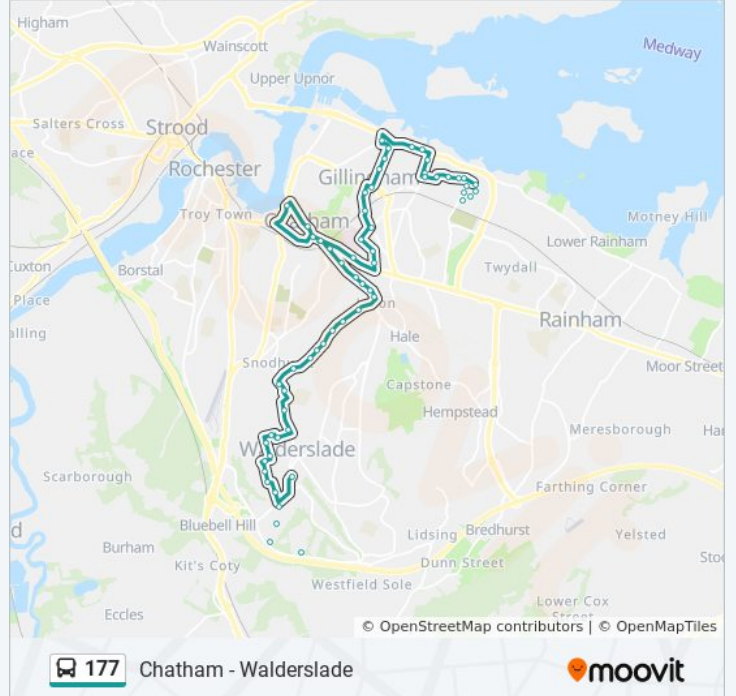

177 bus Info

Direction: Gillingham

Stops: 62

Trip Duration: 54 min

Line Summary:

Shops, Wayfield

Tedder Avenue, Wayfield

Stalin Avenue, Wayfield

Nasir Mosque, Gillingham

Gillingham Gate, Gillingham

Milner Road, Gillingham

The Strand, Gillingham

Church Street Shops, Gillingham

Gillingham Green, Gillingham

Elm Road, Gillingham

Castlemaine Avenue, Gillingham

King Edward Road, Gillingham

Dial Road, Gillingham

Hewitt Close, Gillingham

Woodlands Road, Gillingham

Hazlemere Drive, Gillingham

Tangmere Close, Gillingham

Buttermere Close, Gillingham

Coniston Close, Gillingham

Plantation Road, Gillingham

Direction: Walderslade

61 stops

[VIEW LINE SCHEDULE](#)

Plantation Road, Gillingham

Hewitt Close, Gillingham

King Edward Road, Gillingham

Castlemaine Avenue, Gillingham