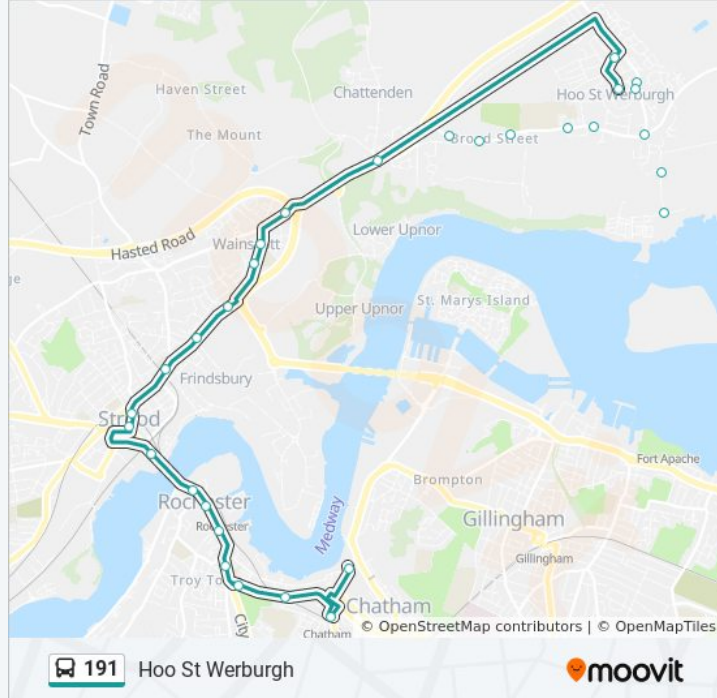

191 bus Info

Direction: Chatham

Stops: 50

Trip Duration: 37 min

Line Summary:

Ratcliffe Highway, Sharnal Street

Fourwents Road, Hoo St Werburgh

Kingshill Drive, Hoo St Werburgh

Direction: Hoo St Werburgh

30 stops

[VIEW LINE SCHEDULE](#)

Waterfront Bus Station (A4)

Chatham Railway Station, Chatham

St Bart's Hospital, Chatham

Jacksons Fields, Rochester

Star Hill, Rochester

191 bus Info

Direction: Hoo St Werburgh

Stops: 30

Trip Duration: 33 min

Line Summary:

Swimming Pool, Hoo St Werburgh

St Werburgh Crescent, Hoo St Werburgh

Main Road, Hoo St Werburgh

The Five Bells, Hoo St Werburgh

Kingsnorth Close, Hoo St Werburgh

Kingshill Drive, Hoo St Werburgh

Wylie Road, Hoo St Werburgh

Lower Bells Lane, Hoo St Werburgh

Church Farm Close, Hoo St Werburgh

Marina, Hoo St Werburgh