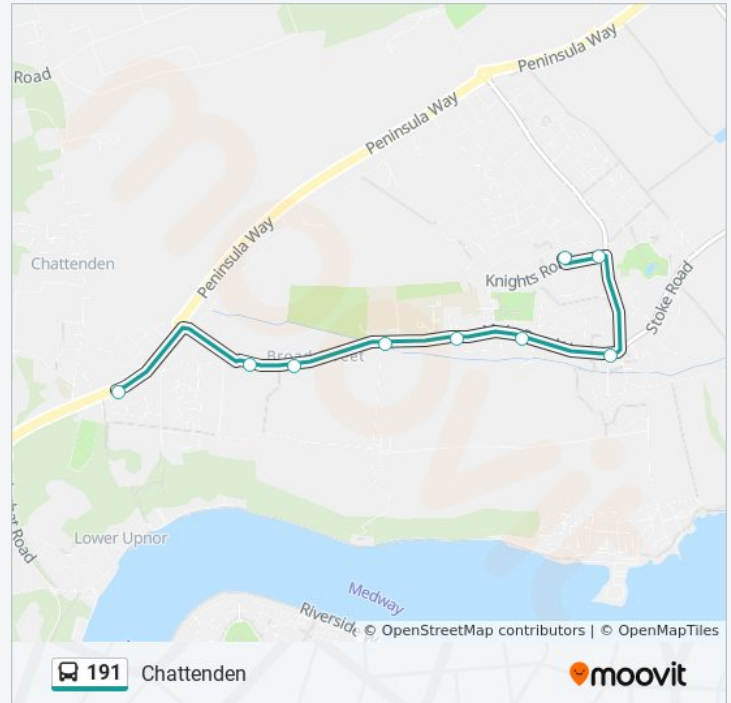

St Bart's Hospital, Chatham

Railway Station New Cut, Chatham

Waterfront Bus Station

Direction: Chattenden

9 stops

[VIEW LINE SCHEDULE](#)

191 bus Time Schedule

Chattenden Route Timetable:

Monday	11:48 PM
Tuesday	11:48 PM
Wednesday	11:48 PM
Thursday	11:48 PM
Friday	11:48 PM
Saturday	11:48 PM

191 bus Info

Direction: Chattenden

Stops: 9

Trip Duration: 6 min

Line Summary:

Direction: Grain

49 stops

[VIEW LINE SCHEDULE](#)

Waterfront Bus Station (A4)
 Chatham Railway Station, Chatham
 St Bart's Hospital, Chatham
 Jacksons Fields, Rochester
 Star Hill, Rochester
 Rochester Community Hub, Rochester
 Railway Station, Rochester

The Five Bells, Hoo St Werburgh

Kingsnorth Close, Hoo St Werburgh

Kingshill Drive, Hoo St Werburgh

Wylie Road, Hoo St Werburgh

Lower Bells Lane, Hoo St Werburgh

Church Farm Close, Hoo St Werburgh

Marina, Hoo St Werburgh