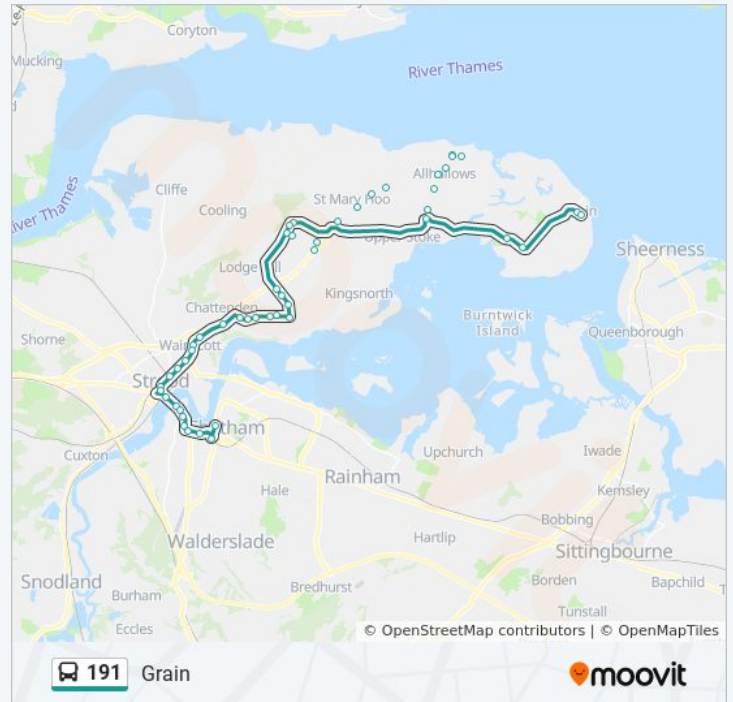

Kingsmead Caravan Park, Allhallows

Holiday Village, Allhallows

191 bus Info

Direction: Grain

Stops: 49

Trip Duration: 65 min

Line Summary:

St David's Road, Allhallows

All Saints Church, Allhallows

The Chimnies, Allhallows

Button Drive, Lower Stoke

The Nags Head, Lower Stoke

Grain Crossing, Isle Of Grain

Power Station, Thamesport

Chapel Road Shops, Grain

Lapwing Road, Grain

Direction: Hoo St Werburgh

30 stops

[VIEW LINE SCHEDULE](#)

Waterfront Bus Station (A4)

Chatham Railway Station, Chatham

St Bart's Hospital, Chatham

Jacksons Fields, Rochester

Star Hill, Rochester