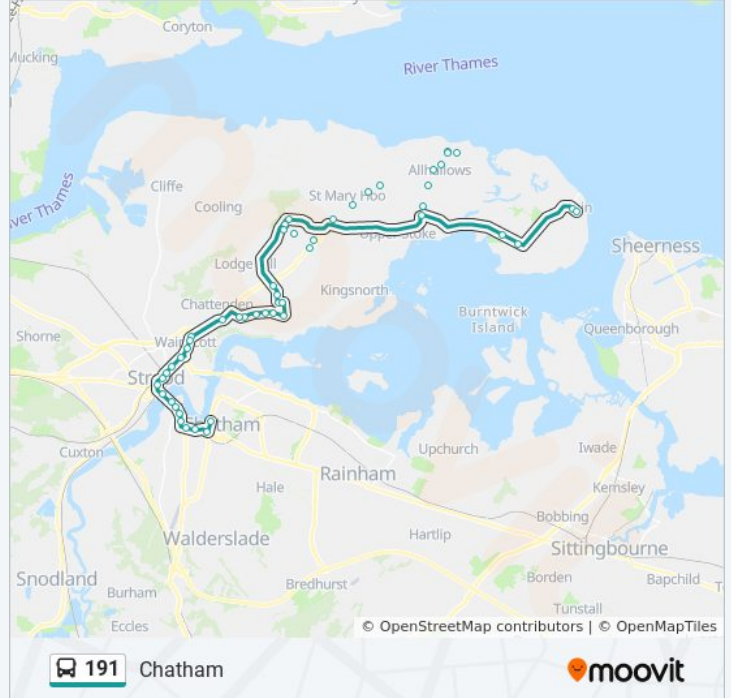

Wylie Road, Hoo St Werburgh

Lower Bells Lane, Hoo St Werburgh

The Five Bells, Hoo St Werburgh

Main Road, Hoo St Werburgh

St Werburgh Crescent, Hoo St Werburgh

The Hundred Of Hoo Academy, Hoo St Werburgh

Broad Street, Hoo St Werburgh

Station Road, Frindsbury Extra

St Mary's Road, Strood

Canal Road, Strood

Rochester Guildhall Museum, Rochester

Railway Station, Rochester

Rochester Community Hub, Rochester

Star Hill, Rochester

Jacksons Fields, Rochester

St Bart's Hospital, Chatham

Railway Station New Cut, Chatham

Waterfront Bus Station

Direction: Chattenden

9 stops

[VIEW LINE SCHEDULE](#)

191 bus Time Schedule

Chattenden Route Timetable:

The Five Bells, Hoo St Werburgh

Kingsnorth Close, Hoo St Werburgh

Kingshill Drive, Hoo St Werburgh

Wylie Road, Hoo St Werburgh

Lower Bells Lane, Hoo St Werburgh

Church Farm Close, Hoo St Werburgh

Marina, Hoo St Werburgh