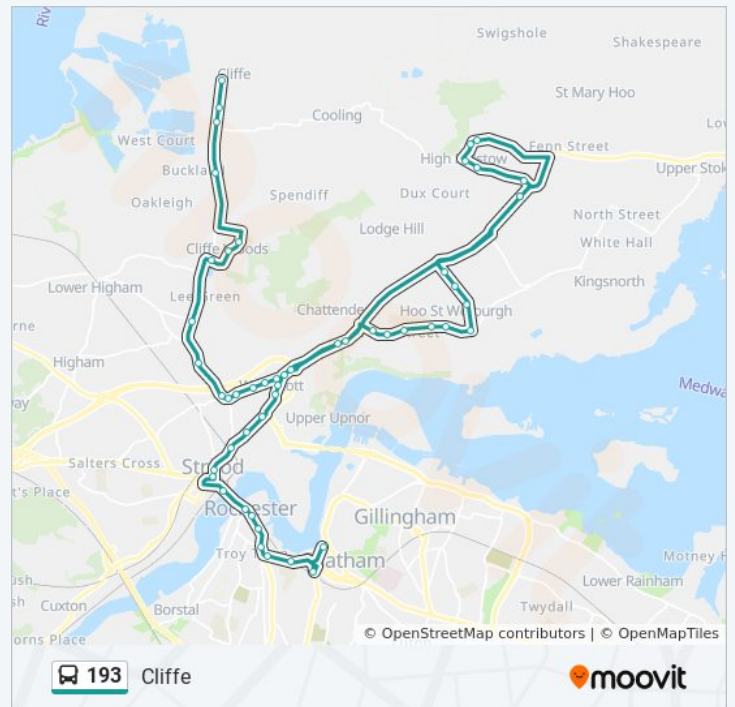

Direction: Cliffe

51 stops

[VIEW LINE SCHEDULE](#)

- Waterfront Bus Station (A4)
- Chatham Railway Station, Chatham
- St Bart's Hospital, Chatham
- Jacksons Fields, Rochester
- Star Hill, Rochester
- Rochester Community Hub, Rochester
- Railway Station, Rochester
- Rochester Guildhall Museum, Rochester
- Canal Road, Strood
- Post Office, Strood
- St Mary's Road, Strood
- English Martyrs Church, Frindsbury Extra
- Bingham Road, Frindsbury Extra
- The Sans Pareil, Wainscott
- Gill Avenue, Wainscott
- Wainscott Walk, Wainscott
- Liberty Park, Wainscott
- Chattenden Lane, Chattenden
- Main Road, Chattenden
- Broad Street, Hoo St Werburgh
- Swimming Pool, Hoo St Werburgh
- St Werburgh Crescent, Hoo St Werburgh
- Main Road, Hoo St Werburgh
- The Five Bells, Hoo St Werburgh
- Kingsnorth Close, Hoo St Werburgh
- Bell's Lane, Hoo St Werburgh
- Fourwents Road, Hoo St Werburgh
- Ratcliffe Highway, Sharnal Street
- Christmas Lane, Sharnal Street
- Half Moon Way, High Halstow

193 bus Time Schedule

Cliffe Route Timetable:

Sunday	8:45 AM - 6:45 PM
Monday	Not Operational
Tuesday	Not Operational
Wednesday	Not Operational
Thursday	Not Operational
Friday	Not Operational
Saturday	Not Operational

193 bus Info

Direction: Cliffe

Stops: 51

Trip Duration: 61 min

Line Summary:

Hill Farm Close, High Halstow
Harrison Drive, High Halstow
Longfield Avenue, High Halstow
Ratcliffe Highway, Sharnal Street
Broadwood Road, Chattenden
Liberty Park, Wainscott
Higham Road, Wainscott
Greenfields Close, Wainscott
Jarrett Avenue, Wainscott
Hollywood Lane Middle, Wainscott
Cooling Road, Frindsbury
Hawkenbury Rise, Frindsbury
Dillywood Lane, Wainscott
Mockbeggar Farm, Higham
View Road, Cliffe Woods
Woodside Green, Cliffe Woods
Primary School, Cliffe Woods
Cliffe the Station, Cooling Street
Norwood Close, Cliffe
Village Club, Cliffe
The Six Bells, Cliffe