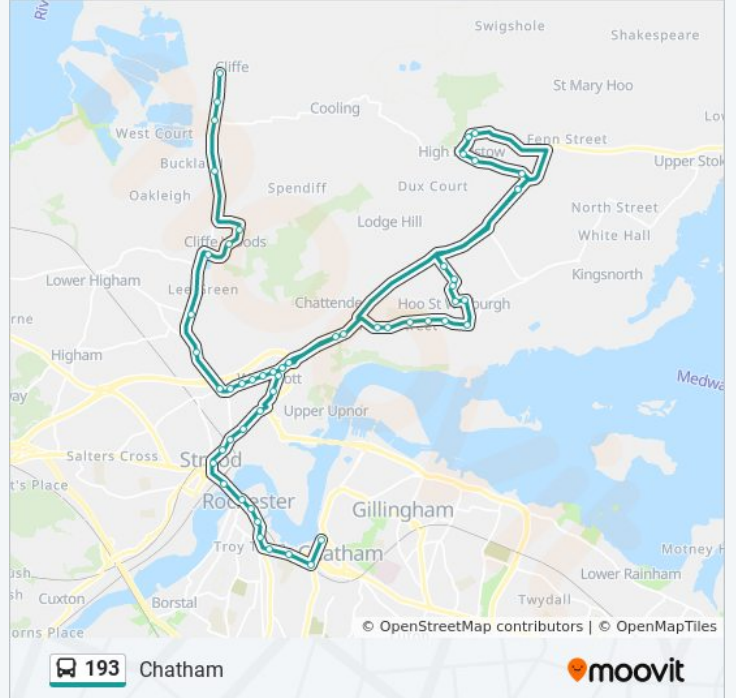

193 bus Info

Direction: Chatham

Stops: 53

Trip Duration: 48 min

Line Summary:

Longfield Avenue, High Halstow
 Ratcliffe Highway, Sharnal Street
 Fourwents Road, Hoo St Werburgh
 Bell's Lane, Hoo St Werburgh
 Kingshill Drive, Hoo St Werburgh
 Wylie Road, Hoo St Werburgh
 Lower Bells Lane, Hoo St Werburgh
 The Five Bells, Hoo St Werburgh
 Main Road, Hoo St Werburgh
 St Werburgh Crescent, Hoo St Werburgh
 The Hundred Of Hoo Academy, Hoo St Werburgh
 Broad Street, Hoo St Werburgh
 Main Road, Chattenden
 Broadwood Road, Chattenden
 Liberty Park, Wainscott
 Wainscott Walk, Wainscott
 Gill Avenue, Wainscott
 The Sans Pareil, Wainscott
 Bingham Road, Frindsbury Extra
 English Martyrs Church, Frindsbury Extra
 Station Road, Frindsbury Extra
 St Mary's Road, Strood
 Canal Road, Strood
 Rochester Guildhall Museum, Rochester
 Railway Station, Rochester
 Rochester Community Hub, Rochester
 Star Hill, Rochester
 Jacksons Fields, Rochester
 St Bart's Hospital, Chatham
 Railway Station New Cut, Chatham
 Waterfront Bus Station (A4)