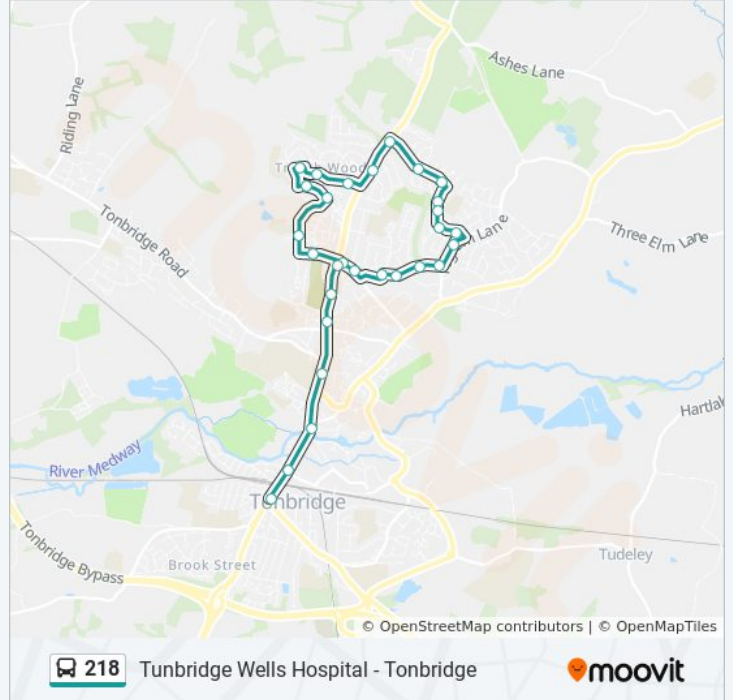

Use the Moovit App to find the closest 218 bus station near you and find out when is the next 218 bus arriving.

Direction: Cage Green

13 stops

[VIEW LINE SCHEDULE](#)

Tunbridge Wells Hospital, Pembury

Vauxhall Lane, Vauxhall

Trip Duration: 34 min

Line Summary:

Greenfrith Drive, Trench Wood

Trench Road, Trench Wood

Tyne Road, Trench Wood

Derwent Road, Trench Wood

Pinnacles, Cage Green

Greyhound House, Cage Green

Darwin Drive, Higham Wood

Whistler Road, Trench Wood

218 bus Time Schedule

Tonbridge Route Timetable:

Sunday	Not Operational
Monday	6:57 AM - 7:04 PM
Tuesday	6:57 AM - 7:04 PM
Wednesday	6:57 AM - 7:04 PM
Thursday	6:57 AM - 7:04 PM
Friday	6:57 AM - 7:04 PM
Saturday	7:05 AM - 6:05 PM

218 bus Info

Direction: Tonbridge

Stops: 29

Trip Duration: 25 min

Line Summary:

Denbeigh Drive, Trench Wood
York Parade, Trench Wood
Bishops Oak Ride, Trench Wood
Heather Walk, Trench Wood
Greenfrith Drive, Trench Wood
Trench Road, Trench Wood
Tyne Road, Trench Wood
Derwent Road, Trench Wood
Pinnacles, Cage Green
Greyhound House, Cage Green
Uridge Road, Cage Green
Tonbridge School, Tonbridge
Castle, Tonbridge
High Street, Tonbridge
Quarry Hill Parade, Tonbridge