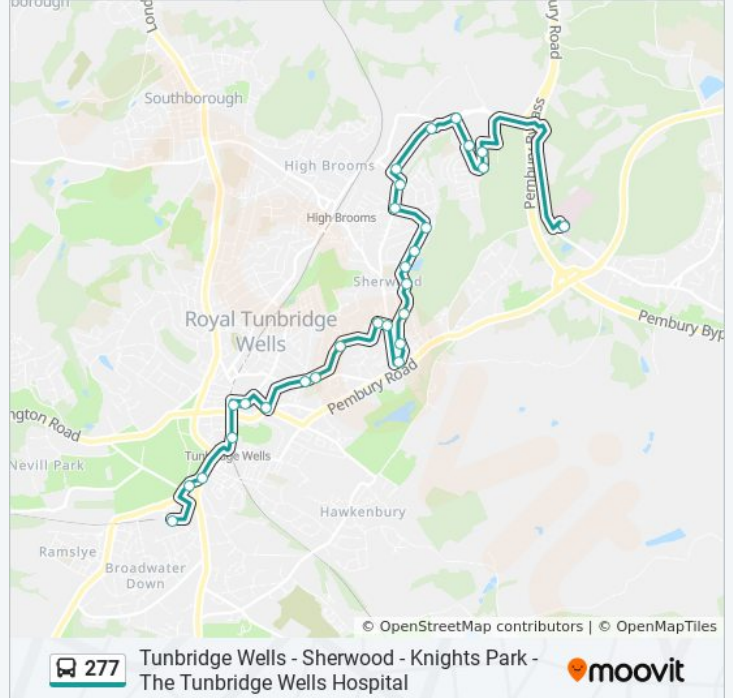

**277 bus Info**

**Direction:** Showfields

**Stops:** 28

**Trip Duration:** 33 min

**Line Summary:**

Hilbert Road, Tunbridge Wells  
 Ferndale, Tunbridge Wells  
 St James Church, Tunbridge Wells  
 Calverley Road, Tunbridge Wells  
 Monson Road, Tunbridge Wells  
 War Memorial, Tunbridge Wells  
 Railway Station, Tunbridge Wells  
 Chapel Place, Tunbridge Wells  
 The Pantiles, Tunbridge Wells  
 Old West Station Sainsbury'S, Showfields

### Direction: Tunbridge Wells

25 stops

[VIEW LINE SCHEDULE](#)

Tunbridge Wells Hospital, Pembury  
 Knights Park Cinema, Knights Wood  
 Knights Park Bowlplex, Knights Wood  
 Knights Park, Knights Wood  
 Kingstanding Way, North Farm  
 Colebrook Industrial Estate, North Farm  
 Lamberts Road, North Farm  
 Apple Tree Lane, Sherwood  
 Caley Road, Sherwood  
 Green Way, Sherwood  
 Community Centre, Sherwood  
 Friars Way, Sherwood  
 Medical Centre, Sherwood  
 Coneyburrow Road, Sherwood  
 Fairmile Road, Sherwood  
 Squirrel Way, Sherwood  
 The Beeches, Sherwood  
 Woodview, Tunbridge Wells

### 277 bus Info

**Direction:** Tunbridge Wells

**Stops:** 25

**Trip Duration:** 27 min

**Line Summary:**

Hilbert Road, Tunbridge Wells

Ferndale, Tunbridge Wells

St James Church, Tunbridge Wells