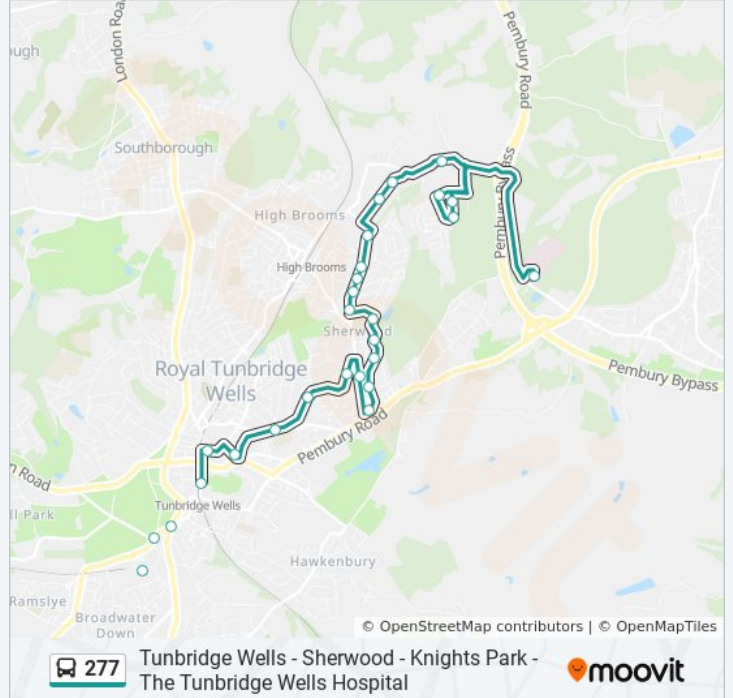

Liptraps Lane, Sherwood

Oast Close, Sherwood

Wiltshire Way, Sherwood

Apple Tree Lane, Sherwood

Stag Road, North Farm

**277 bus Time Schedule**

Pembury Route Timetable:

Sunday	09:17 - 17:17
Monday	06:18 - 22:15
Tuesday	06:18 - 22:15
Wednesday	06:18 - 22:15
Thursday	06:18 - 22:15
Friday	06:18 - 22:15
Saturday	09:11 - 22:15

**277 bus Info**

**Direction:** Pembury

**Stops:** 27

**Trip Duration:** 27 min

**Line Summary:**

Colebrook Industrial Estate, North Farm  
 Kingstanding Way, North Farm  
 Knights Park Cinema, Knights Wood  
 Knights Park Bowlplex, Knights Wood  
 Knights Park, Knights Wood  
 Tunbridge Wells Hospital, Pembury

**Direction: Showfields**

28 stops

[VIEW LINE SCHEDULE](#)

Tunbridge Wells Hospital, Pembury  
 Knights Park Cinema, Knights Wood  
 Knights Park Bowlplex, Knights Wood  
 Knights Park, Knights Wood  
 Kingstanding Way, North Farm  
 Colebrook Industrial Estate, North Farm  
 Lamberts Road, North Farm  
 Apple Tree Lane, Sherwood  
 Caley Road, Sherwood  
 Green Way, Sherwood  
 Community Centre, Sherwood  
 Friars Way, Sherwood  
 Medical Centre, Sherwood  
 Coneyburrow Road, Sherwood  
 Fairmile Road, Sherwood  
 Squirrel Way, Sherwood  
 The Beeches, Sherwood  
 Woodview, Tunbridge Wells

**277 bus Info**

**Direction:** Showfields

**Stops:** 28

**Trip Duration:** 33 min

**Line Summary:**

Hilbert Road, Tunbridge Wells  
 Ferndale, Tunbridge Wells  
 St James Church, Tunbridge Wells  
 Calverley Road, Tunbridge Wells  
 Monson Road, Tunbridge Wells  
 War Memorial, Tunbridge Wells  
 Railway Station, Tunbridge Wells  
 Chapel Place, Tunbridge Wells  
 The Pantiles, Tunbridge Wells  
 Old West Station Sainsbury'S, Showfields