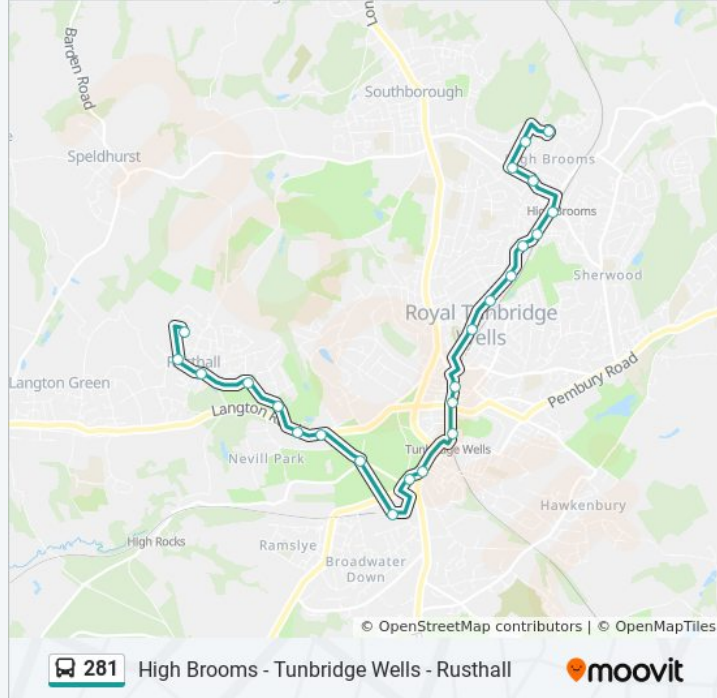

Silverdale Road, High Brooms

Silverdale Lane, High Brooms

Queen's Road, High Brooms

Grosvenor Bridge, High Brooms

Park Road, Tunbridge Wells

Royal Victoria Place, Tunbridge Wells

War Memorial, Tunbridge Wells

Rusthall Route Timetable:

Sunday	8:54 AM - 6:35 PM
Monday	6:51 AM - 10:07 PM
Tuesday	6:51 AM - 10:07 PM
Wednesday	6:51 AM - 10:07 PM
Thursday	6:51 AM - 10:07 PM
Friday	6:51 AM - 10:07 PM
Saturday	7:15 AM - 10:37 PM

281 bus Info

Direction: Rusthall

Stops: 24

Trip Duration: 32 min

Line Summary:

Rusthall Road, Tunbridge Wells

Harmony Street, Rusthall

Rusthall Grange, Rusthall

Rusthall High Street, Rusthall

Southwood Road, Rusthall

Parsonage Close, Rusthall

281 bus time schedules and route maps are available in an offline PDF at moovitapp.com. Use the [Moovit App](#) to see live bus times, train schedule or subway schedule, and step-by-step directions for all public transit in London.