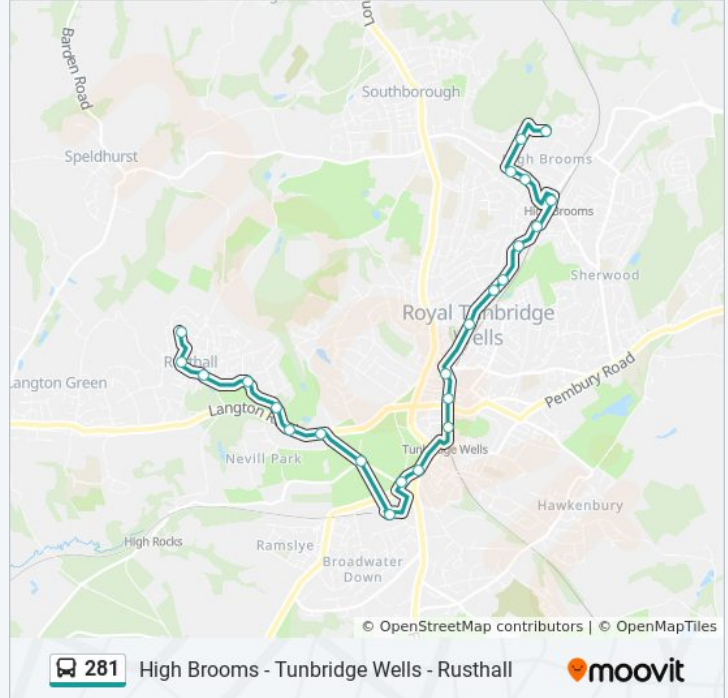

Use the Moovit App to find the closest 281 bus station near you and find out when is the next 281 bus arriving.

Direction: High Brooms

24 stops

[VIEW LINE SCHEDULE](#)

- Parsonage Close, Rusthall
- Erskine Park Road, Rusthall
- Rusthall High Street, Rusthall
- Rusthall Grange, Rusthall
- Harmony Street, Rusthall
- Rusthall Road, Tunbridge Wells
- The Spa Hotel, Tunbridge Wells
- Major York's Road, Tunbridge Wells
- Old West Station Sainsbury'S, Showfields
- The Pantiles, Tunbridge Wells
- Chapel Place, Tunbridge Wells
- Railway Station, Tunbridge Wells
- War Memorial, Tunbridge Wells
- Grosvenor Road, Tunbridge Wells
- Park Road, Tunbridge Wells
- Grosvenor Bridge, High Brooms
- Queen's Road, High Brooms
- Silverdale Lane, High Brooms
- Silverdale Road, High Brooms
- High Brooms Railway Station, High Brooms
- High Brooms Post Office, High Brooms

281 bus Info

Direction: High Brooms

Stops: 24

Trip Duration: 30 min

Line Summary:

Powder Mill Lane, High Brooms

Brokes Way, High Brooms

Barnetts Way, High Brooms

Direction: Rusthall

24 stops

[VIEW LINE SCHEDULE](#)

Barnetts Way, High Brooms

Brokes Way, High Brooms

Powder Mill Lane, High Brooms

High Brooms Post Office, High Brooms

High Brooms Railway Station, High Brooms

Silverdale Road, High Brooms

Silverdale Lane, High Brooms

Queen's Road, High Brooms

Grosvenor Bridge, High Brooms

Park Road, Tunbridge Wells

Royal Victoria Place, Tunbridge Wells

War Memorial, Tunbridge Wells