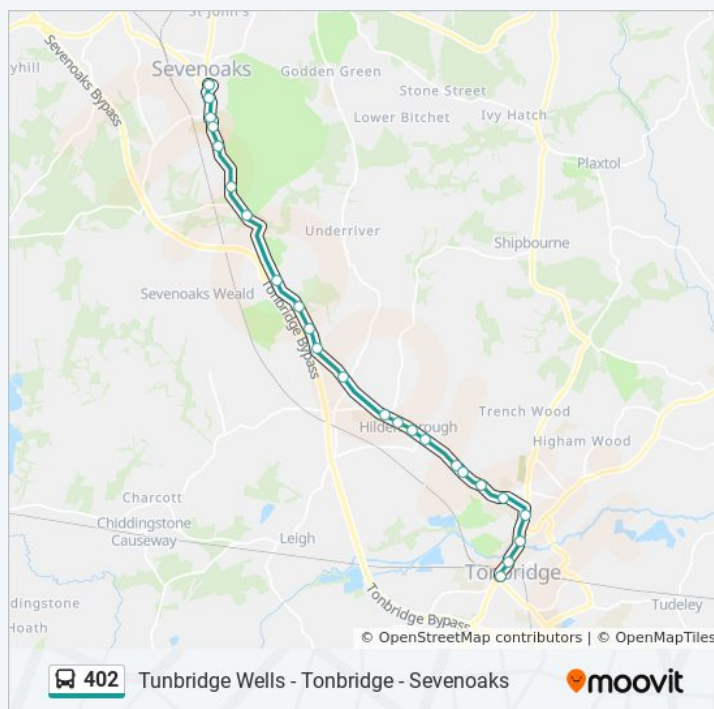

Line Summary:

Direction: Tunbridge Wells

62 stops

[VIEW LINE SCHEDULE](#)

- Knole Academy, Sevenoaks
- Council Offices, St Johns
- St John's Road, Bat & Ball

402 bus Time Schedule

Tunbridge Wells Route Timetable: