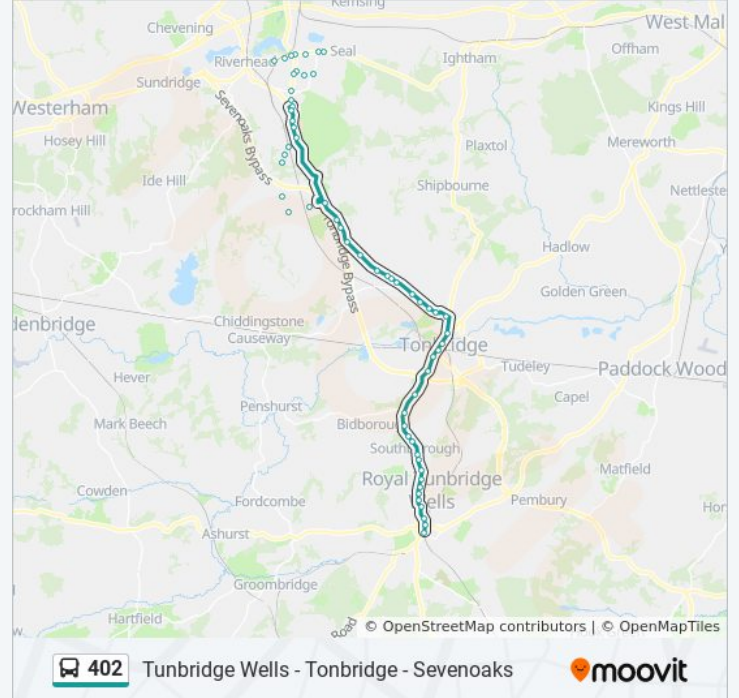

Dry Hill Road, Tonbridge

Dry Hill Park Road, Tonbridge

High Hilden Close, Hilden Park

Hilden Manor, Hilden Park

Bp Garage, Hilden Park

The Flying Dutchman, Hildenborough

Coldharbour Lane, Hildenborough

The Half Moon, Hildenborough

Church, Hildenborough

Watt's Cross, Hildenborough

The Cock Horse, Hildenborough

Oakridge Farm, Hildenborough

Bank Lane, Hildenborough

Morleys Roundabout, Sevenoaks Weald

Morley's Road, Sevenoaks Weald

Weald Forge, Sevenoaks Weald

Hubbard's Hill, Sevenoaks Weald

Windmill Road, Sevenoaks

Ashgrove Road, Sevenoaks

Garth Road, Sevenoaks

Turners Nursery, Sevenoaks

Solefields Road, Sevenoaks

Sevenoaks School, Sevenoaks

The Chequers, Sevenoaks

Bus Station, Sevenoaks

Lower High Street, Sevenoaks

The Vine, Sevenoaks

St John's Hill, St Johns

St John's Church, St Johns

Bayham Road, Sevenoaks

Serpentine Road, Sevenoaks

Trinity School, Greatness

Seal Cemetery, Greatness