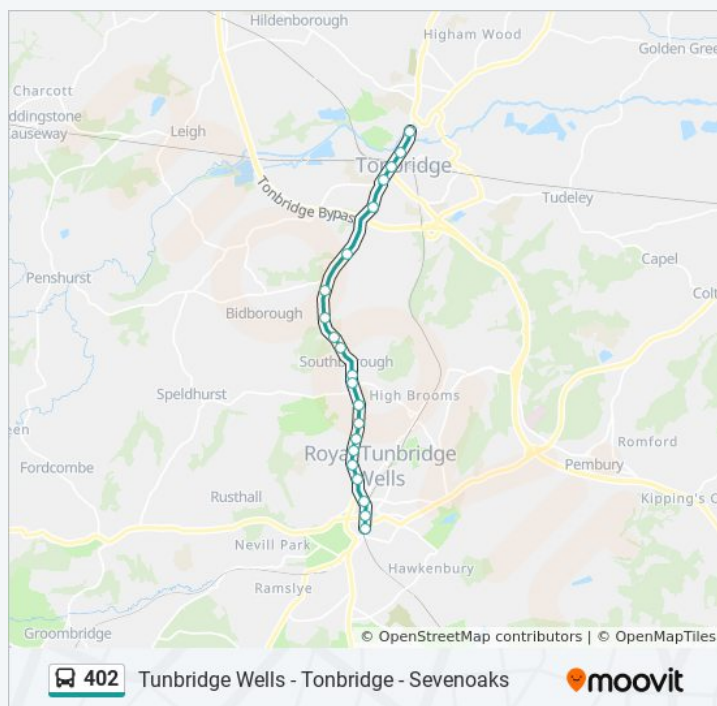

Library, Southborough

Hythe Close, Southborough

Sheffield Road, Southborough

The Fountain, Southborough

Birchwood Avenue, Southborough

Bidborough Corner, Southborough

Hangmans Hill, Southborough

Baltic Road, Tonbridge

Springwell Road, Tonbridge

Quarry Hill Parade, Tonbridge

High Street, Tonbridge

Castle, Tonbridge

402 bus Time Schedule

Tonbridge Route Timetable:

Sunday	Not Operational
Monday	2:55 PM
Tuesday	2:55 PM
Wednesday	2:55 PM
Thursday	2:55 PM
Friday	2:55 PM
Saturday	Not Operational

402 bus Info

Direction: Tonbridge

Stops: 21

Trip Duration: 32 min

Line Summary:

402 Tunbridge Wells - Tonbridge - Sevenoaks moovit

Direction: Tonbridge

402 bus Time Schedule

24 stops

[VIEW LINE SCHEDULE](#)

- Bus Station, Sevenoaks
- The Chequers, Sevenoaks
- Sevenoaks School, Sevenoaks
- Solefields Road, Sevenoaks
- Turners Nursery, Sevenoaks
- The White Hart, Sevenoaks
- Julians Hill, Sevenoaks
- Morleys Roundabout, Sevenoaks Weald
- Bank Lane, Hildenborough
- Oakridge Farm, Hildenborough
- The Cock Horse, Hildenborough
- Watt's Cross, Hildenborough
- Church, Hildenborough
- The Half Moon, Hildenborough
- Coldharbour Lane, Hildenborough
- The Flying Dutchman, Hildenborough
- Hilden Avenue, Hilden Park
- Hilden Manor, Hilden Park
- High Hilden Close, Hilden Park
- Dry Hill Park Road, Tonbridge
- Tonbridge School, Tonbridge
- Castle, Tonbridge
- High Street, Tonbridge
- Quarry Hill Parade, Tonbridge