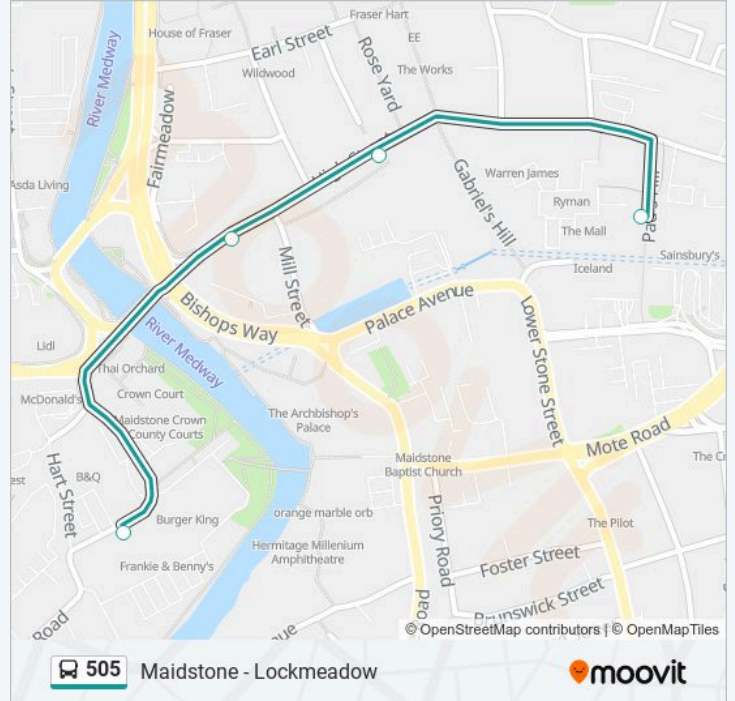

505

Maidstone - Lockmeadow

Get The App

The 505 bus line (Maidstone - Lockmeadow) has 2 routes. For regular weekdays, their operation hours are:

(1) Maidstone: 09:30 - 13:30(2) Maidstone: 09:36 - 13:36

Use the Moovit App to find the closest 505 bus station near you and find out when is the next 505 bus arriving.

Direction: Maidstone

4 stops

[VIEW LINE SCHEDULE](#)

Chequers Bus Station, Maidstone

Royal Star Arcade, Maidstone

The Cannon, Maidstone

Lockmeadow, Maidstone

505 bus Time Schedule

Direction: Maidstone

Stops: 4

Trip Duration: 6 min

Line Summary:

Direction: Maidstone

6 stops

[VIEW LINE SCHEDULE](#)

Lockmeadow, Maidstone

505 bus Info

Direction: Maidstone

Stops: 6

Trip Duration: 6 min

Line Summary:

505 bus time schedules and route maps are available in an offline PDF at moovitapp.com. Use the Moovit App to see live bus times, train schedule or subway schedule, and step-by-step directions for all public transit in London.