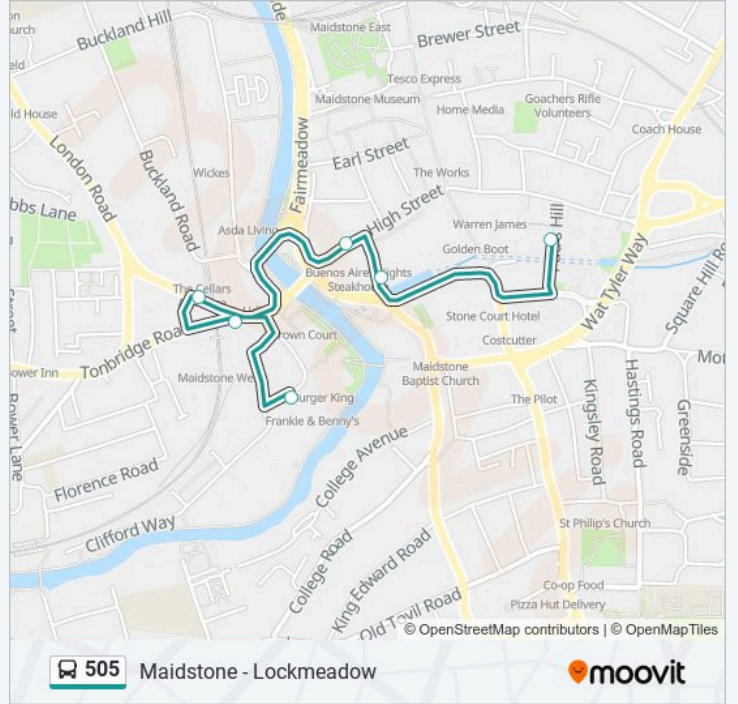

Direction: Maidstone

4 stops

[VIEW LINE SCHEDULE](#)

Chequers Bus Station, Maidstone

Royal Star Arcade, Maidstone

The Cannon, Maidstone

Lockmeadow, Maidstone

505 bus Time Schedule

Direction: Maidstone

Stops: 4

Trip Duration: 6 min

Line Summary:

Direction: Maidstone

6 stops

[VIEW LINE SCHEDULE](#)

Lockmeadow, Maidstone

Maidstone West Railway Station, Maidstone

Rocky Hill, Maidstone

The Cannon, Maidstone

Mill Street, Maidstone

Chequers Bus Station, Maidstone

505 bus Time Schedule

Maidstone Route Timetable:

Sunday	Not Operational
Monday	Not Operational
Tuesday	09:36 - 13:36
Wednesday	Not Operational
Thursday	Not Operational
Friday	Not Operational
Saturday	Not Operational

505 bus Info

Direction: Maidstone

Stops: 6

Trip Duration: 6 min

Line Summary:

505 bus time schedules and route maps are available in an offline PDF at moovitapp.com. Use the Moovit App to see live bus times, train schedule or subway schedule, and step-by-step directions for all public transit in London.