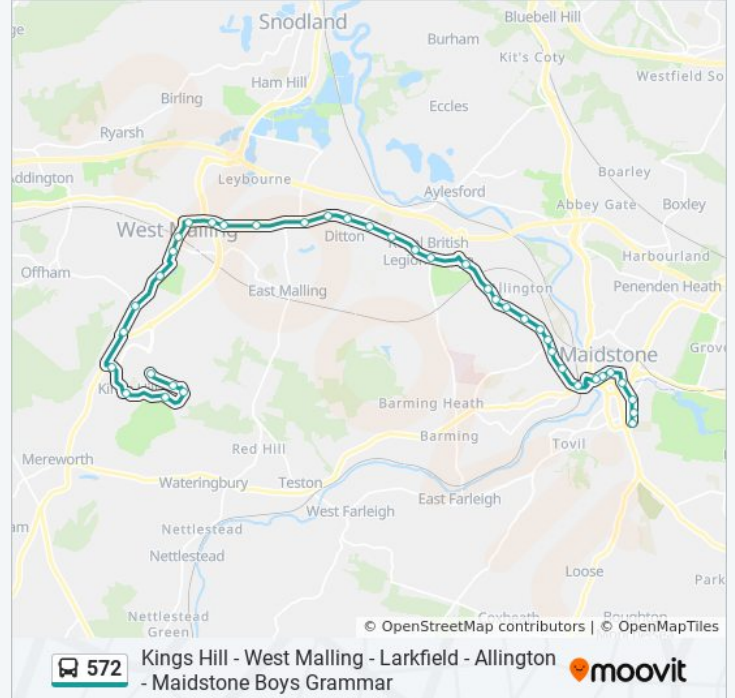

## Direction: Maidstone

38 stops

[VIEW LINE SCHEDULE](#)

Asda, Kings Hill  
Baxter Way, Kings Hill  
Bovarde Avenue, Kings Hill  
Melrose Avenue, Kings Hill  
Forest Way, Kings Hill  
Gibson Drive, Kings Hill  
King Hill, West Malling  
Teston Road, St Leonards Street  
Manor Park Country Park, St Leonards Street  
High Street, West Malling  
Town Hill, West Malling  
Town Hill Roundabout, West Malling  
Leybourne Turning West, Leybourne  
Leybourne Turning East, Leybourne  
Lunsford Lane Turning, Larkfield  
Wealden Hall, Larkfield  
Bell Lane, Ditton  
Ditton Corner, Ditton  
Ta Centre, Ditton  
Teapot Lane, Aylesford  
Retail Park, Aylesford  
Preston Hall, Aylesford

## 572 bus Info

**Direction:** Maidstone

**Stops:** 38

**Trip Duration:** 81 min

**Line Summary:**

Coldharbour Roundabout, Aylesford

Sir Thomas Wyatt, Allington

Allington Way, Allington

Conway Road, Allington

Grace Avenue, Allington

Buckland Lane, Allington

London Road Retail Park, Allington

Somerfield Hospital, Maidstone

Bower Mount Road, Maidstone

Rocky Hill, Maidstone

The Cannon, Maidstone

Royal Star Arcade, Maidstone

King Street, Maidstone

Chequers Bus Station, Maidstone

Crompton Gardens, Maidstone

Waterloo Street, Maidstone

572 bus time schedules and route maps are available in an offline PDF at [moovitapp.com](https://moovitapp.com). Use the [Moovit App](#) to see live bus times, train schedule or subway schedule, and step-by-step directions for all public transit in London.