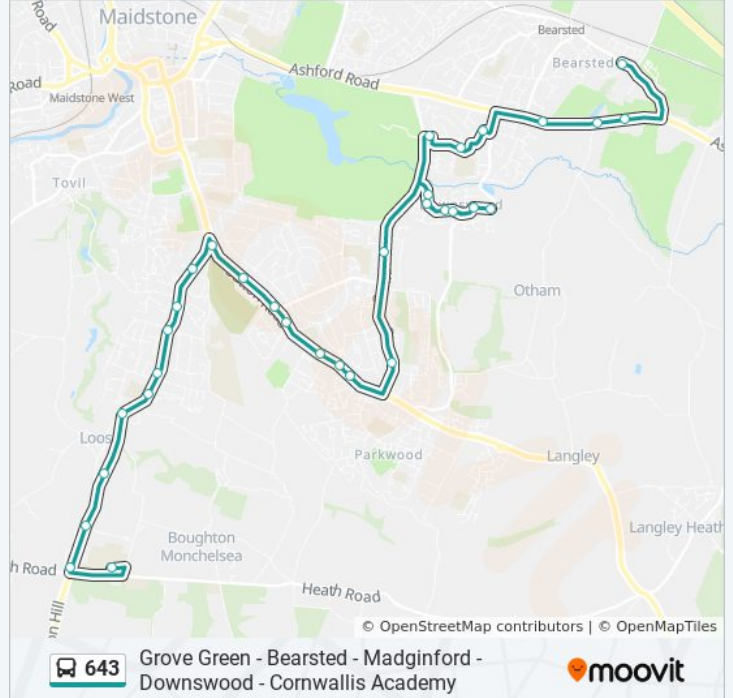

- Cornwallis Academy, Linton
- Mangravet Avenue, Shepway
- Grove Road, Shepway
- Sutton Road Police Hq, Shepway
- Sutton Road Morrisons, Shepway
- Sutton Woods, Shepway
- Willington Street Post Office, Senacre Wood
- Greenfields, Shepway
- Foxden Drive, Downswood
- Horton Downs, Downswood
- Gorham Drive, Downswood
- Pennine Way, Downswood
- Horton Downs, Downswood
- Foxden Drive, Downswood
- Lambourne Road, Madginford
- Egremont Road Shops, Madginford
- Royston Road, Madginford
- The Yeoman, Bearsted
- Otham Lane, Bearsted
- Tudor Park Hotel, Bearsted
- Cross Keys, Bearsted

643 bus Time Schedule

Bearsted Route Timetable:

Sunday	Not Operational
Monday	3:08 PM
Tuesday	3:08 PM
Wednesday	3:08 PM
Thursday	3:08 PM
Friday	3:08 PM
Saturday	Not Operational

643 bus Info

Direction: Bearsted

Stops: 21

Trip Duration: 47 min

Line Summary:

Direction: Linton

49 stops

[VIEW LINE SCHEDULE](#)

- Tesco, Grove Green
- Threshers Drive, Grove Green
- St John's School, Grove Green
- Wagoners Close, Grove Green
- Harvesters Way, Grove Green
- New Cut Road, Maidstone
- Weaving Street, Maidstone
- The Landway, Bearsted
- Plantation Lane, Bearsted
- Spurway, Bearsted
- Sandy Lane, Bearsted
- Railway Station, Bearsted
- Bearsted Green, Bearsted
- Mallings Lane, Bearsted
- Tudor Park Hotel, Bearsted
- Otham Lane, Bearsted
- The Yeoman, Bearsted
- Royston Road, Madginford

Stops: 49

Trip Duration: 63 min

Line Summary:

Egremont Road Shops, Madginford

Merton Road, Madginford

Lambourne Road, Madginford

Foxden Drive, Downswood

Horton Downs, Downswood