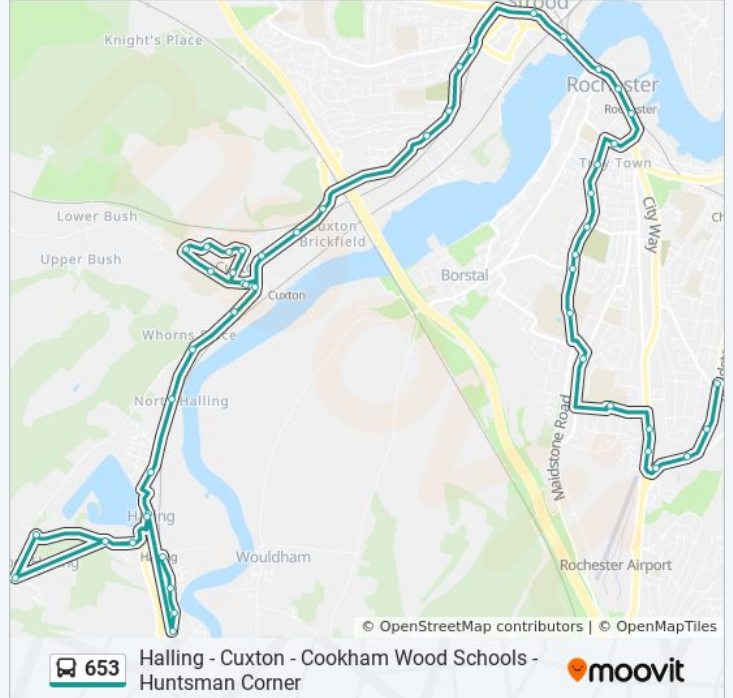

**Stops:** 49

**Trip Duration:** 81 min

**Line Summary:**

- Junior School, Cuxton
- Scout Hut, Cuxton
- Sundridge Hill Bottom, Cuxton
- Ranscombe Farm, Sundridge Hill
- Ballard Business Park, Medway Valley Park
- Poplar Road, Strood
- Hawthorn Road, Strood
- Darnley Arch, Strood
- High Street, Strood
- Canal Road, Strood
- Rochester Guildhall Museum, Rochester
- Railway Station, Rochester
- Rochester Community Hub, Rochester
- East Row, Rochester
- Watts Avenue, Rochester
- Longley Road, Rochester
- St Margaret's Cemetery, Rochester
- Warden Road, Rochester
- Priestfields, Rochester
- Grammar Schools, Rochester
- Hawser Road, Rochester
- Primary Academy, Warren Wood
- Cloisterham Road, Rochester
- Jiniwin Road, Rochester
- Horsted Way, Rochester
- The Ridgeway, Chatham
- Wallace Road, Chatham
- Huntsmans Corner, Chatham

**Direction: Halling**

55 stops

[VIEW LINE SCHEDULE](#)

Grammar Schools, Rochester

**653 bus Time Schedule**

Halling Route Timetable:

Sunday	Not Operational
Monday	3:25 PM

Hawser Road, Rochester

### 653 bus Info

**Direction:** Halling

**Stops:** 55

**Trip Duration:** 74 min

**Line Summary:**

James Road, Cuxton

Reginald Avenue, Cuxton

Whiteleaves Rise, Cuxton