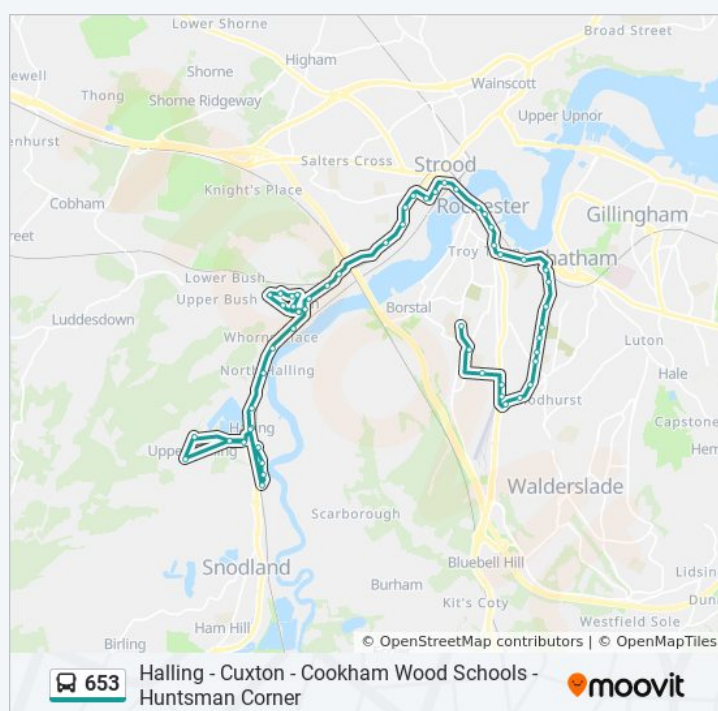

### 653 bus Info

**Direction:** Halling

**Stops:** 55

**Trip Duration:** 74 min

**Line Summary:**

James Road, Cuxton

Reginald Avenue, Cuxton

Whiteleaves Rise, Cuxton