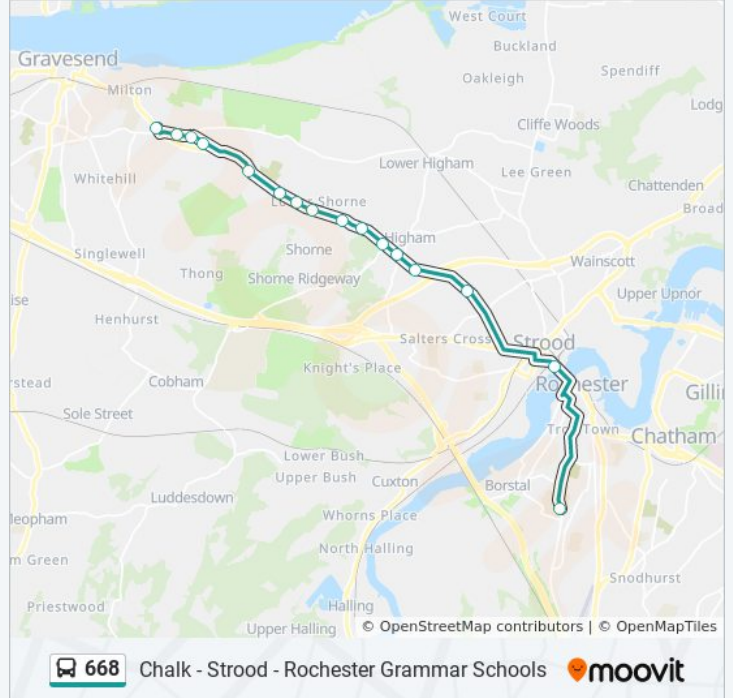

 668

Gravesend - Rochester Grammar Schools

Get The App

The 668 bus line (Gravesend - Rochester Grammar Schools) has 2 routes. For regular weekdays, their operation hours are:

(1) Denton: 3:35 PM(2) Rochester: 7:25 AM

Use the Moovit App to find the closest 668 bus station near you and find out when is the next 668 bus arriving.

Direction: Denton

17 stops

[VIEW LINE SCHEDULE](#)

Grammar Schools, Rochester
Canal Road, Strood
Dillywood Lane, Frindsbury
Copperfield Crescent, Gadshill
Forge Lane, Higham
Pear Tree Lane, Higham
The Manor House, Higham
The Copperfield, Shorne
Shorne Crossroads, Shorne
Fairways, Shorne
Gravesend Road, Shorne
Thames View Crematorium, Shorne
Church, Chalk
Havisham Road, Chalk
Vicarage Lane, Chalk
Osney Way, Chalk
Lion Garage, Denton

668 bus Time Schedule

Denton Route Timetable:

Sunday	Not Operational
Monday	3:35 PM
Tuesday	3:35 PM
Wednesday	3:35 PM
Thursday	3:35 PM
Friday	3:35 PM
Saturday	Not Operational

668 bus Info

Direction: Denton

Stops: 17

Trip Duration: 37 min

Line Summary:

Direction: Rochester

18 stops

[VIEW LINE SCHEDULE](#)

- North Kent College, Chalk
- Osney Way, Chalk
- Vicarage Lane, Chalk
- Havisham Road, Chalk
- Chalk Road, Chalk
- Church, Chalk
- Thames View Crematorium, Shorne
- Gravesend Road, Shorne
- Fairways, Shorne
- Shorne Crossroads, Shorne
- The Copperfield, Shorne
- The Manor House, Higham
- Hollytree Drive, Higham
- Forge Lane, Higham
- Copperfield Crescent, Gadshill
- Dillywood Lane, Frindsbury
- Canal Road, Strood
- Grammar Schools, Rochester