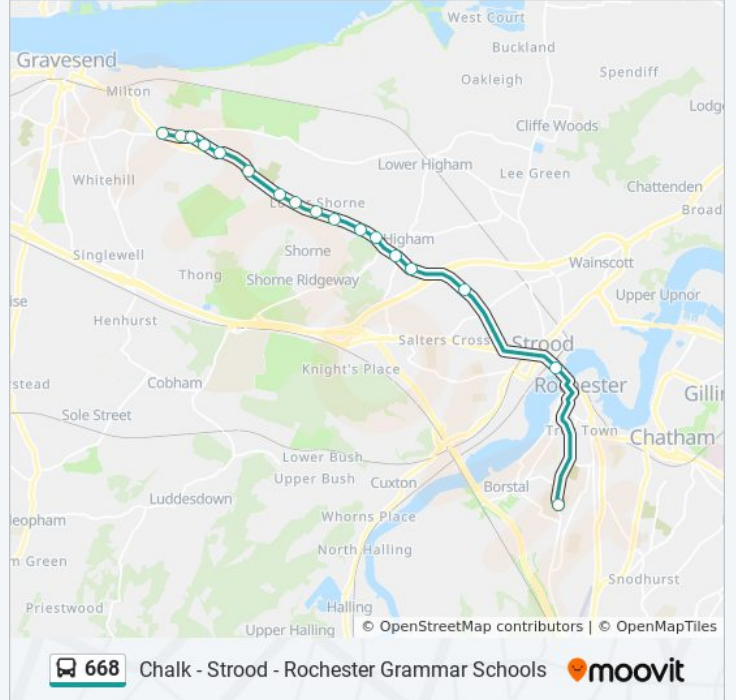

668 bus time schedules and route maps are available in an offline PDF at moovitapp.com. Use the [Moovit App](#) to see live bus times, train schedule or subway schedule, and step-by-step directions for all public transit in London.

[About Moovit](#) • [MaaS Solutions](#) • [Supported Countries](#) • [Mooviter Community](#)

© 2024 Moovit - All Rights Reserved

Check Live Arrival Times