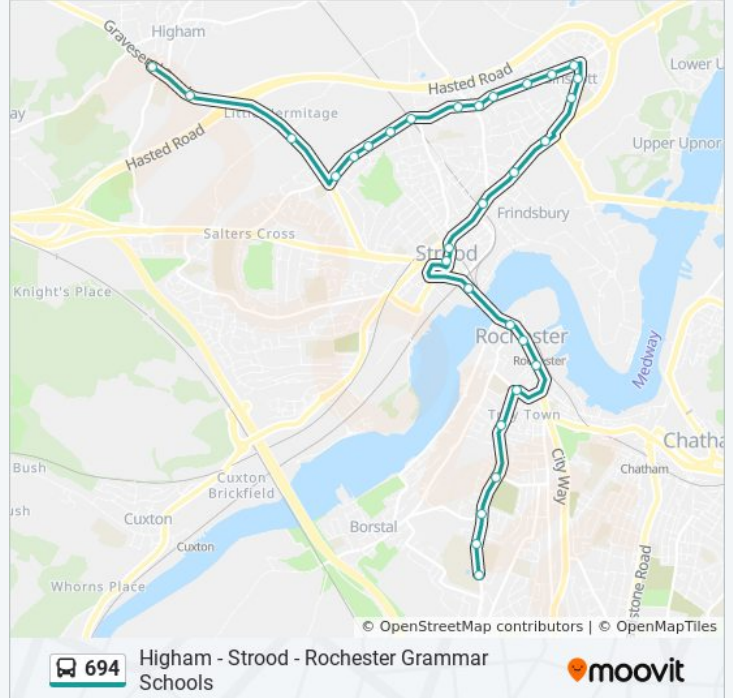

Use the Moovit App to find the closest 694 bus station near you and find out when is the next 694 bus arriving.

**Direction: Higham**

31 stops

[VIEW LINE SCHEDULE](#)

- Grammar Schools, Rochester
- Breton Road, Rochester
- Warden Road, Rochester
- St Margaret's Cemetery, Rochester
- Watts Avenue, Rochester
- East Row, Rochester
- Rochester Community Hub, Rochester
- Railway Station, Rochester
- Rochester Guildhall Museum, Rochester
- Canal Road, Strood
- Post Office, Strood
- St Mary's Road, Strood
- English Martyrs Church, Frindsbury Extra
- Bingham Road, Frindsbury Extra
- The Sans Pareil, Wainscott
- Gill Avenue, Wainscott
- Wainscott Walk, Wainscott
- Higham Road, Wainscott
- Greenfields Close, Wainscott
- Jarrett Avenue, Wainscott
- Hollywood Lane Middle, Wainscott

**Stops:** 31

**Trip Duration:** 38 min

**Line Summary:**

Cooling Road, Frindsbury

Lower Rochester Road, Frindsbury

Stonehorse Lane, Frindsbury

Lynette Avenue, Frindsbury

Hyperion Drive, Frindsbury

Farm Hill Avenue, Frindsbury

Harlech Close, Frindsbury

Dillywood Lane, Frindsbury

Copperfield Crescent, Gadshill

Forge Lane, Higham

### Direction: Rochester

32 stops

[VIEW LINE SCHEDULE](#)

Forge Lane, Higham

Copperfield Crescent, Gadshill

Dillywood Lane, Frindsbury

Harlech Close, Frindsbury

Farm Hill Avenue, Frindsbury