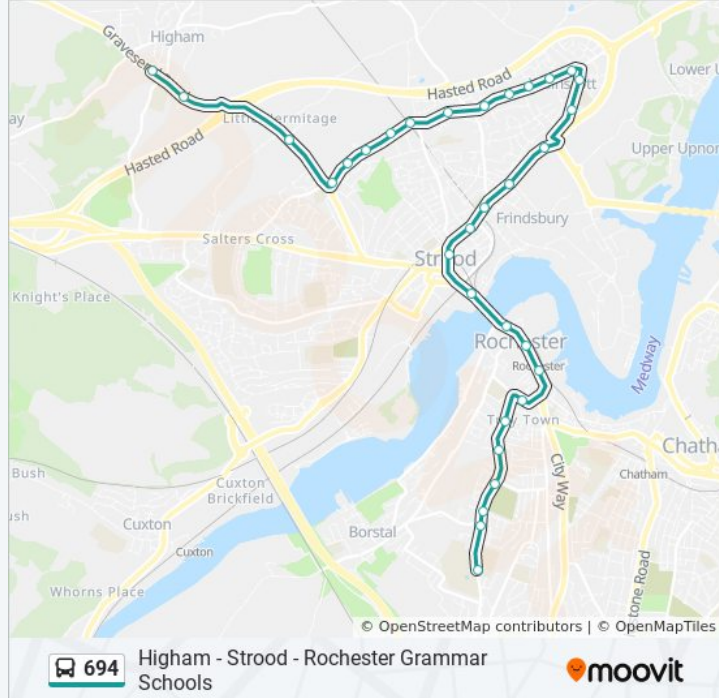

**Stops:** 31

**Trip Duration:** 38 min

**Line Summary:**

Cooling Road, Frindsbury

Lower Rochester Road, Frindsbury

Stonehorse Lane, Frindsbury

Lynette Avenue, Frindsbury

Hyperion Drive, Frindsbury

### 694 bus Info

**Direction:** Rochester

**Stops:** 32

**Trip Duration:** 48 min

**Line Summary:**

English Martyrs Church, Frindsbury Extra

Station Road, Frindsbury Extra

St Mary's Road, Strood

Canal Road, Strood

Rochester Guildhall Museum, Rochester

Railway Station, Rochester

Rochester Community Hub, Rochester

East Row, Rochester

Watts Avenue, Rochester

Longley Road, Rochester

St Margaret's Cemetery, Rochester

Warden Road, Rochester

Priestfields, Rochester

Grammar Schools, Rochester

694 bus time schedules and route maps are available in an offline PDF at [moovitapp.com](https://moovitapp.com). Use the [Moovit App](#) to see live bus times, train schedule or subway schedule, and step-by-step directions for all public transit in London.