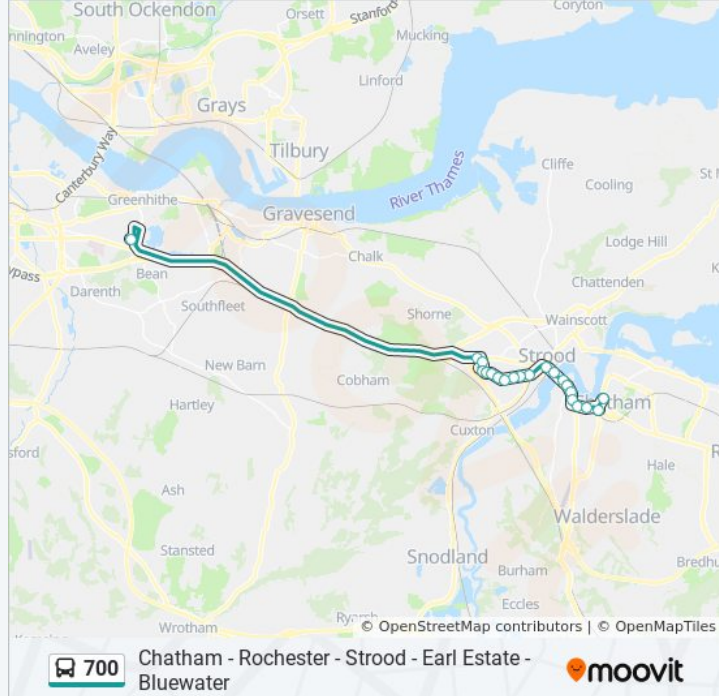

Use the Moovit App to find the closest 700 bus station near you and find out when is the next 700 bus arriving.

Direction: Bluewater

23 stops

[VIEW LINE SCHEDULE](#)

Waterfront Bus Station (A4)
Chatham Railway Station, Chatham
St Bart's Hospital, Chatham
Jacksons Fields, Rochester
Star Hill, Rochester
Rochester Community Hub, Rochester
Railway Station, Rochester
Rochester Guildhall Museum, Rochester
Canal Road, Strood
Matalan, Strood
Morrisons, Strood
Priory Road, Strood
Darnley Arch, Strood
Maple Road Bottom, Earl Estate
Elaine Avenue, Earl Estate
Columbine Road, Earl Estate
Fulmar Road, Earl Estate
Scholars Rise, Earl Estate
Albatross Avenue, Earl Estate
Bligh Way Shops, Earl Estate
Stangate Road, Earl Estate

700 bus Info

Direction: Bluewater

Stops: 23

Trip Duration: 41 min

Line Summary:

Old Watling Street, Strood

Bus Station, Bluewater

Direction: Chatham

21 stops

[VIEW LINE SCHEDULE](#)

Bus Station, Bluewater

Old Watling Street, Strood

Stangate Road, Earl Estate

Bligh Way Shops, Earl Estate

Albatross Avenue, Earl Estate

Scholars Rise, Earl Estate

700 bus Info

Direction: Chatham

Stops: 21

Trip Duration: 38 min

Line Summary:

St Bart's Hospital, Chatham

Railway Station New Cut, Chatham

Waterfront Bus Station, Chatham