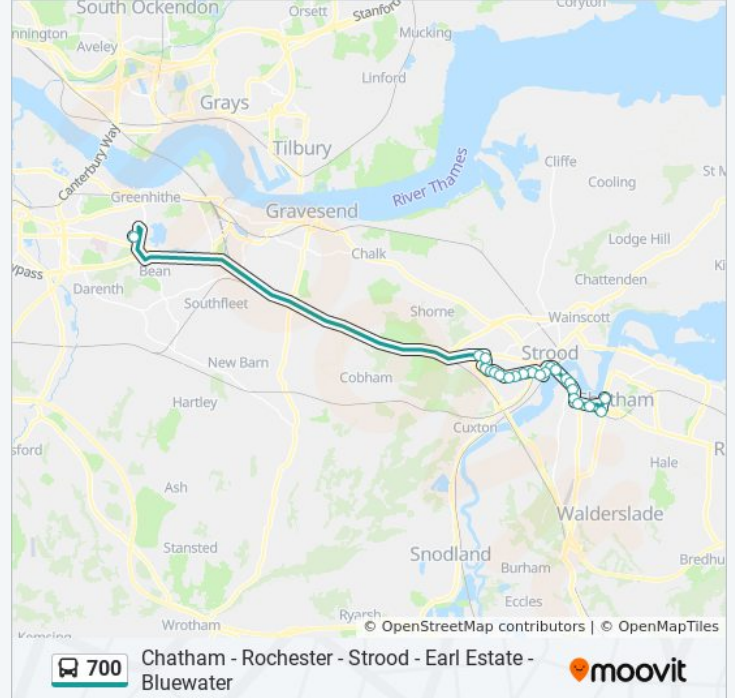

Use the Moovit App to find the closest 700 bus station near you and find out when is the next 700 bus arriving.

Direction: Bluewater

23 stops

[VIEW LINE SCHEDULE](#)

Waterfront Bus Station (A4)
Chatham Railway Station, Chatham
St Bart's Hospital, Chatham
Jacksons Fields, Rochester
Star Hill, Rochester
Rochester Community Hub, Rochester
Railway Station, Rochester
Rochester Guildhall Museum, Rochester
Canal Road, Strood
Matalan, Strood
Morrisons, Strood
Priory Road, Strood
Darnley Arch, Strood
Maple Road Bottom, Earl Estate
Elaine Avenue, Earl Estate
Columbine Road, Earl Estate
Fulmar Road, Earl Estate
Scholars Rise, Earl Estate
Albatross Avenue, Earl Estate
Bligh Way Shops, Earl Estate
Stangate Road, Earl Estate

700 bus Info

Direction: Bluewater

Stops: 23

Trip Duration: 41 min

Line Summary:

Old Watling Street, Strood

Bus Station, Bluewater

Direction: Chatham

21 stops

[VIEW LINE SCHEDULE](#)

Bus Station, Bluewater

Old Watling Street, Strood

Stangate Road, Earl Estate

Bligh Way Shops, Earl Estate

Albatross Avenue, Earl Estate

Scholars Rise, Earl Estate

700 bus Info

Direction: Chatham

Stops: 21

Trip Duration: 38 min

Line Summary:

St Bart's Hospital, Chatham

Railway Station New Cut, Chatham

Waterfront Bus Station, Chatham