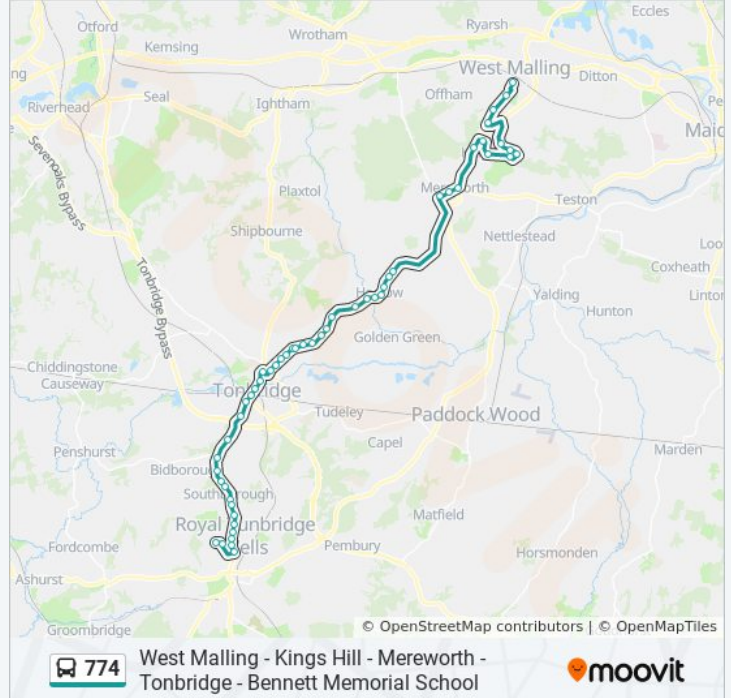

Bordyke, Tonbridge

Mitre Court, Tonbridge

Cannon Lane, Tonbridge

Yardley Park Road, Cage Green

The Ridgeway, Higham Wood

Higham Lane, Higham Wood

Old Hadlow Road, Higham Wood

Orchard Drive, Higham Wood

Estridge Way, Higham Wood

Great Fish Hall, Higham Wood

Three Elm Lane, Higham Wood

Brown Jug Corner, Higham Wood

Ashes Lane, Hadlow

College, Hadlow

The Maltings, Hadlow

Hadlow Square, Hadlow

Great Elms, Hadlow

Cemetery Lane, Hadlow

Lonewood Way, Hadlow

School, Mereworth

Filling Station, Mereworth

Village Hall, Mereworth

Typhoon Road, Kings Hill

Gibson Drive, Kings Hill

Forest Way, Kings Hill

Melrose Avenue, Kings Hill

Bovarde Avenue, Kings Hill

Baxter Way, Kings Hill

Asda, Kings Hill

King Hill, West Malling

Teston Road, St Leonards Street

Manor Park Country Park, St Leonards Street

High Street, West Malling