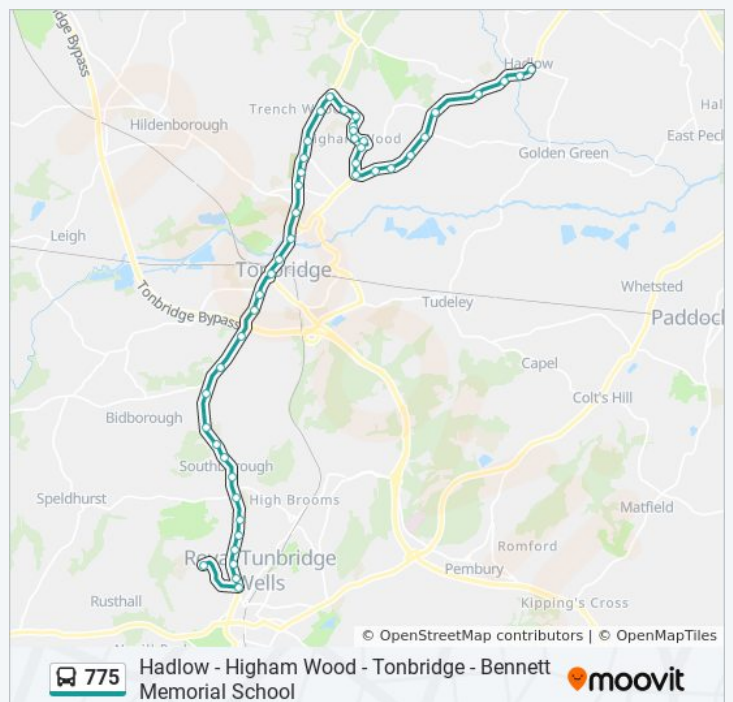

Darwin Drive, Higham Wood

Whistler Road, Trench Wood

Denbeigh Drive, Trench Wood

Cage Green Road, Cage Green

Pinnacles, Cage Green

Greyhound House, Cage Green

Uridge Road, Cage Green

Tonbridge School, Tonbridge

775 bus Time Schedule

Tunbridge Wells Route Timetable:

Sunday	Not Operational
Monday	7:18 AM
Tuesday	7:18 AM
Wednesday	7:18 AM
Thursday	7:18 AM
Friday	7:18 AM
Saturday	Not Operational

775 bus Info

Direction: Tunbridge Wells

Stops: 45

Trip Duration: 65 min

Line Summary:

Castle, Tonbridge

High Street, Tonbridge

Quarry Hill Parade, Tonbridge

Springwell Road, Tonbridge

Baltic Road, Tonbridge

Mabledon, Tonbridge

Hangmans Hill, Southborough

Bidborough Corner, Southborough

Birchwood Avenue, Southborough

The Fountain, Southborough

Sheffield Road, Southborough

Hythe Close, Southborough

Library, Southborough