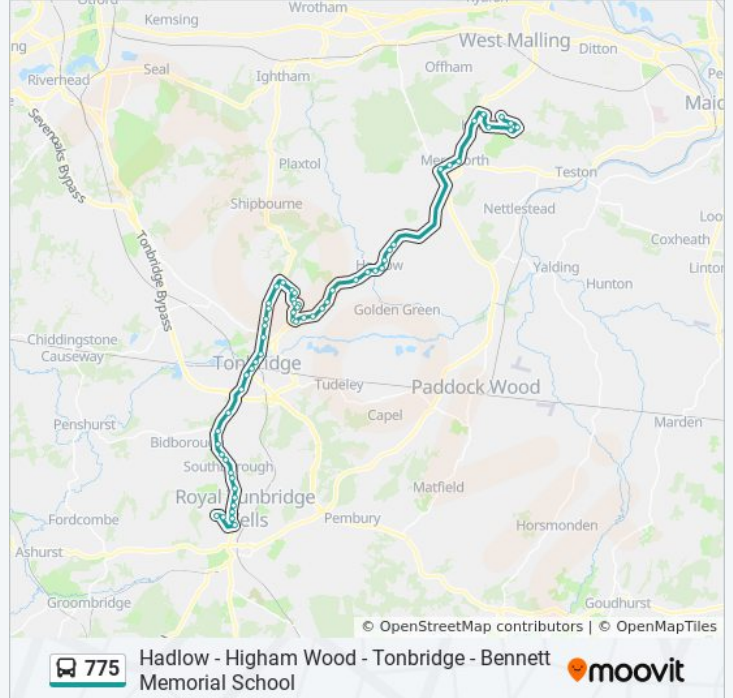

Hythe Close, Southborough

Sheffield Road, Southborough

The Fountain, Southborough

Birchwood Avenue, Southborough

Bidborough Corner, Southborough

Hangmans Hill, Southborough

Baltic Road, Tonbridge

Springwell Road, Tonbridge

775 bus Info

Direction: Kings Hill

Stops: 58

Trip Duration: 79 min

Line Summary:

Uridge Road, Cage Green
Greyhound House, Cage Green
Pinnacles, Cage Green
Cage Green Road, Cage Green
Denbeigh Drive, Trench Wood
Cavendish Close, Higham Wood
Reynolds Close, Higham Wood
Lawrence Road, Higham Wood
Turner Road, Higham Wood
Hunt Road, Higham Wood
Methodist Church, Higham Wood
Martin Hardie Way, Higham Wood
Romney Way, Higham Wood
Tilebarn Corner, Higham Wood
Old Hadlow Road, Higham Wood
Orchard Drive, Higham Wood
Estridge Way, Higham Wood
Great Fish Hall, Higham Wood
Three Elm Lane, Higham Wood
Brown Jug Corner, Higham Wood
Ashes Lane, Hadlow
College, Hadlow
The Maltings, Hadlow
Hadlow Square, Hadlow
Great Elms, Hadlow
Cemetery Lane, Hadlow
Lonewood Way, Hadlow
School, Mereworth
Filling Station, Mereworth
Village Hall, Mereworth
Typhoon Road, Kings Hill
Gibson Drive, Kings Hill
Forest Way, Kings Hill

Melrose Avenue, Kings Hill

Bovarde Avenue, Kings Hill

Baxter Way, Kings Hill

Asda, Kings Hill

Direction: Tunbridge Wells

45 stops

[VIEW LINE SCHEDULE](#)

Hadlow Square, Hadlow

Stops: 45

Trip Duration: 65 min

Line Summary:

Castle, Tonbridge

High Street, Tonbridge

Quarry Hill Parade, Tonbridge

Springwell Road, Tonbridge

Baltic Road, Tonbridge